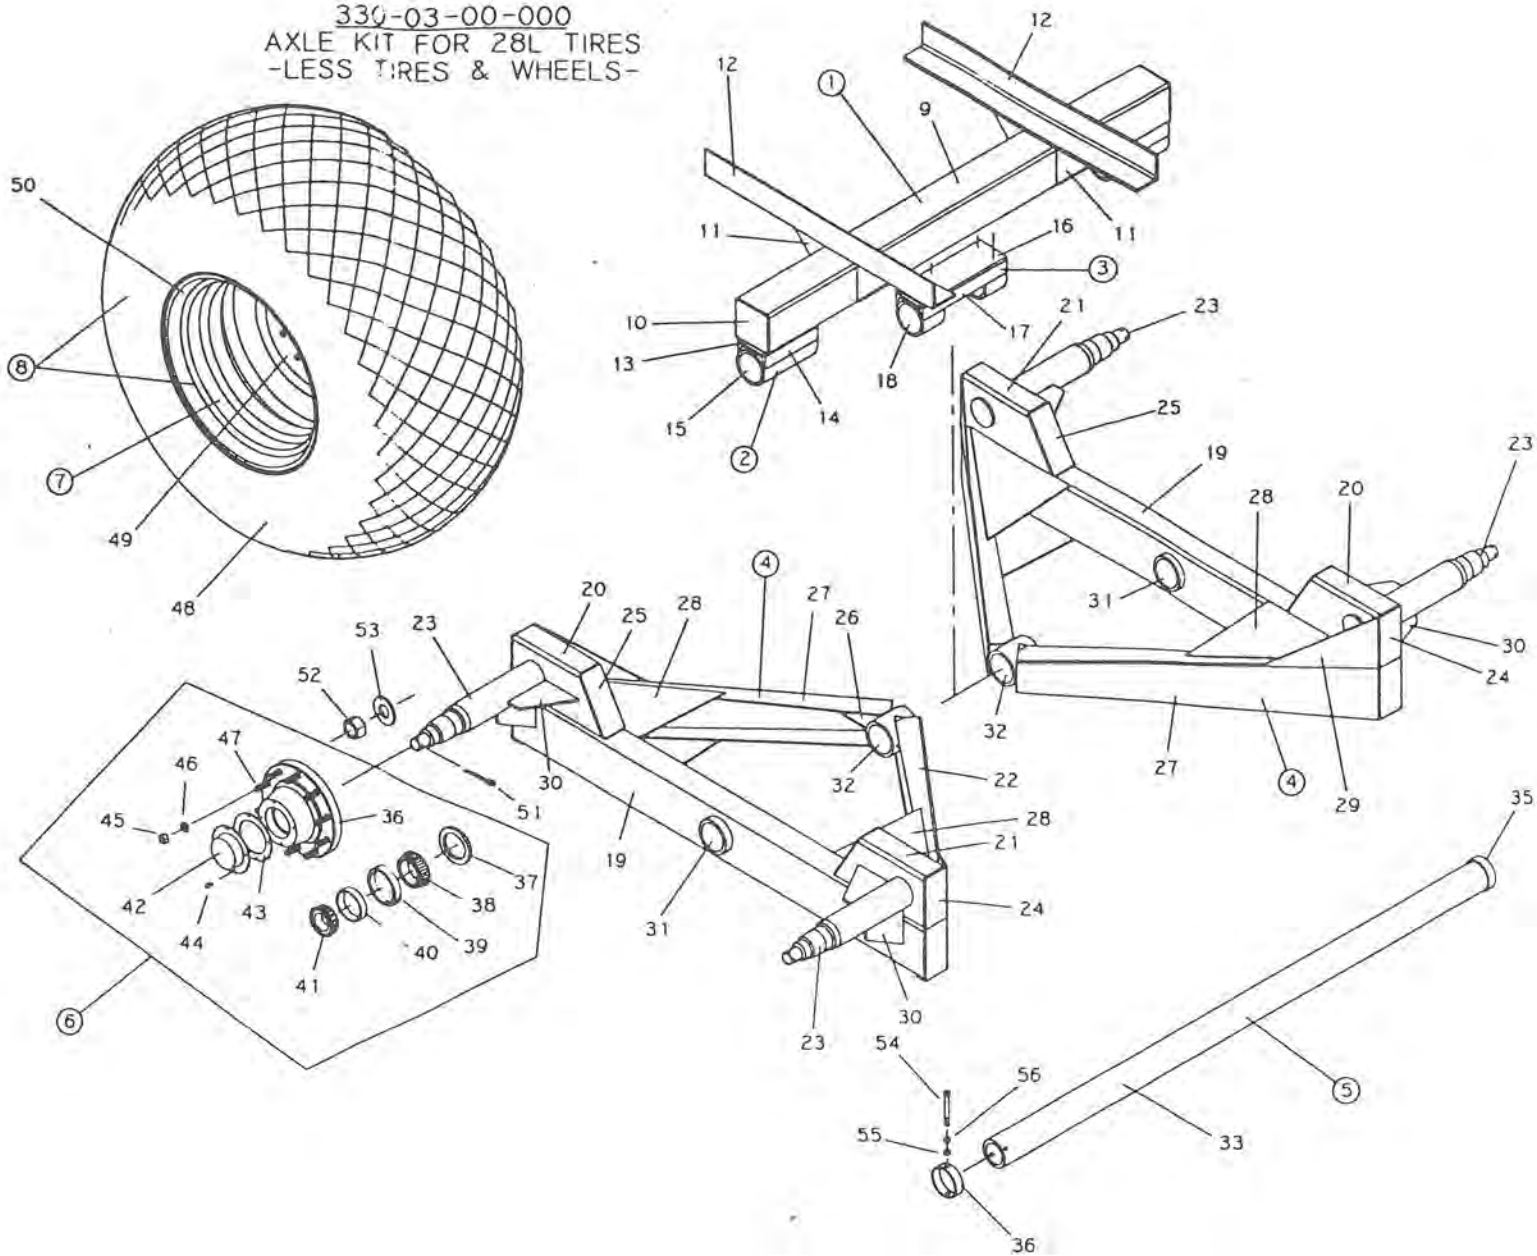

330-03-00-000
AXLE KIT FOR 28L TIRES
-LESS TIRES & WHEELS-

<u>KEY</u>	<u>PART NUMBER</u>	<u>DESCRIPTION</u>	<u>QTY</u>
1	330-03-41-000	BASE FRAME ASSY	1
2	325-62-18-000	STATIONARY SLEEVE ASSY	2
3	330-69-22-000	CENTER SLEEVE ASSY	1
4	330-03-42-000	WALKING BEAM ASSY	2
5	330-09-00-000	AXLE TUBE ASSY	1
6	340-43-00-000	HUSKY 10-BOLT HUB COMPLETE - 16000 LB	4
7	330-04-43-000	WHEEL ASSY FOR 28L TIRE	4
8	330-04-00-000	28L X 26 TIRE AND WHEEL ASSY	4
9	330-03-41-504	CROSS AXLE SUPPORT	1
10	325-62-00-238	COVER PLATE	2
11	315-31-00-116	DOUBLE GUSSET	4
12	315-35-00-131	SILL ANGLE PLATE	2