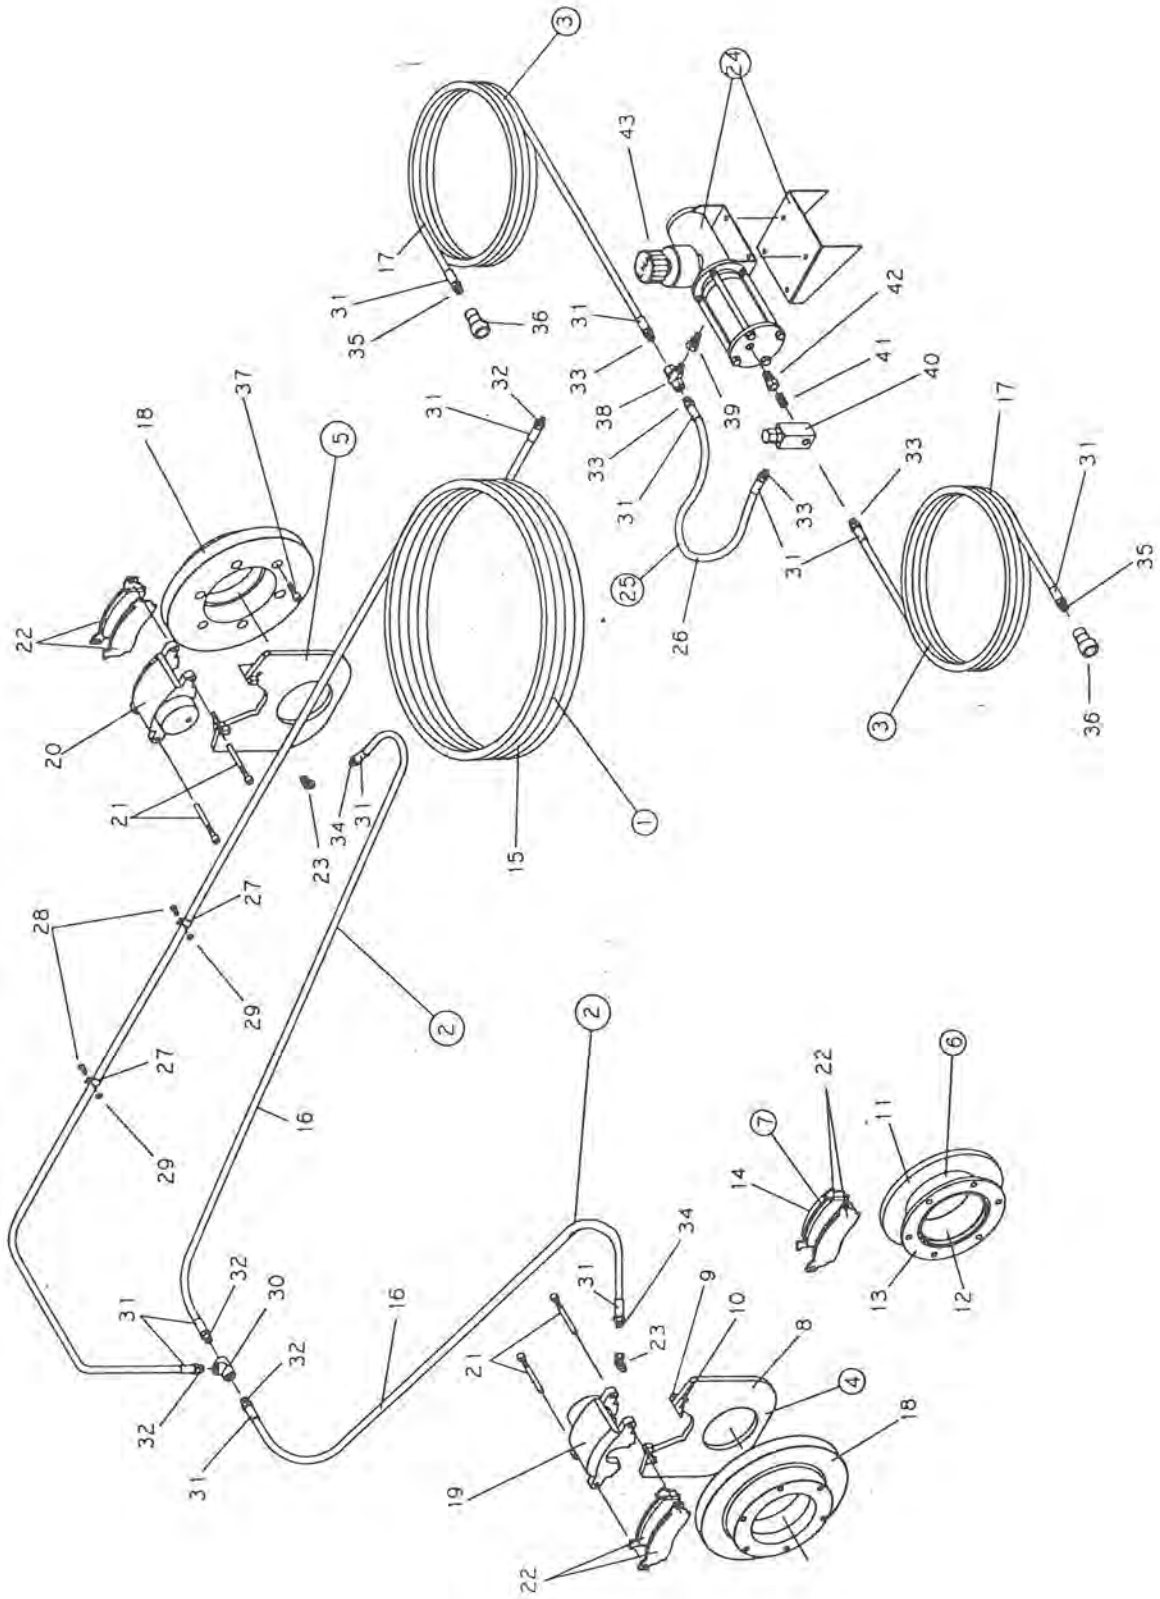

DISC BRAKES FOR
12, 14 & 15000 L TANKS

DISC BRAKES

311-00-00-000
312-00-00-000

BRAKE KIT FOR 21.5L X 16.1 TIRES
BRAKE KIT FOR 18 X 22.5 AND 28L X 26 TIRES

KEY	PART NUMBER	DESCRIPTION	QTY
1	340-17-38-000	MAIN BRAKE LINE ASSY	1
2	312-04-00-000	HYD. BRAKE HOSE ASSY	2
3	340-17-39-000	HYD. HOSE - MASTER CYL. TO TRACTOR	2
4	312-02-00-000	R.H. CALIPER MOUNTING PLATE ASSY	1
5	312-03-00-000	L.H. CALIPER MOUNTING PLATE ASSY	1
6	311-16-00-000	BRAKE DISC ASSY	2 *
7	310-15-00-000	PAD & SPACER ASSY	2 *
8	312-02-00-027	CALIPER MOUNTING PLATE	2
9	340-08-10-333	CALIPER PLATE STOP	4
10	340-08-10-334	CALIPER PLATE SUPPORT	4
11	311-16-00-024	BRAKE DISC	2 *
12	311-16-00-025	DISC SPACER	2 *
13	340-10-00-350	DISC HOLD DOWN PLATE	2 *
14	340-15-00-023	PAD SPACER	2 *
15	340-77-38-544	MAIN HYD. BRAKE HOSE	1
16	312-04-00-028	HYD. HOSE	2
17	340-17-39-545	HYD. HOSE - MASTER CYL. TO TRACTOR	2
18	R20098	CAST BRAKE DISC	2
19	R21065	R.H. DISC BRAKE CALIPER ASSY TC500	1
20	R21066	L.H. DISC BRAKE CALIPER ASSY TC501	1
21	R21070	GUIDE PINS	4
22	R21067	BRAKE PADS (PAIR)	2
23	R21308	45' X 7/16 SAE X 1/4 NPT ADAPTOR	2
24	312-06-00-000	MASTER CYLINDER KIT	1
25	312-06-05-000	HYD. HOSE ASSY	1
26	312-06-05-048	HYD. HOSE	1
27	R21104	HYD. HOSE CLIPS	8
28	R07698	1/4 X 1/2 HEX HEAD BOLT	8
29	R07781	1/4 HEX HEAD NUT	8
30	R02162	3/8 PIPE TEE	1
31	R21231	STEEL FERRULE - 1/4" HOSE	10
32	R20806	3/8-18 NPT SWIVEL MALE STEM	4
33	R20803	3/8-18 NPT SOLID MALE STEM	4
34	R20807	1/4-18 NPT SOLID MALE STEM	2
35	R20804	1/2-14 NPT SOLID MALE STEM	2
36	R21342	PIONEER COUPLER	2
37	R07871	1/2-20 X 3 NF SOCKET HEAD CAP SCREW	12
38	R21391	3/8 NPT SWIVEL TEE ADAPTOR	1
39	R21287	STRAIGHT M 1/4-18 NPT X F 3/8-18 NPT	1
40	R21201	RELIEF VALVE	1
41	R02122	3/8 NIPPLE	1
42	R20812	3/8-18 NPT STRAIGHT SWIVEL ADAPTOR	1
43	R21103	FILLER CAP	1

NOTE: * FOR 21.5L X 16.1 TIRES ONLY
FOR 18 X 22.5 AND 28L X 26 TIRES ONLY