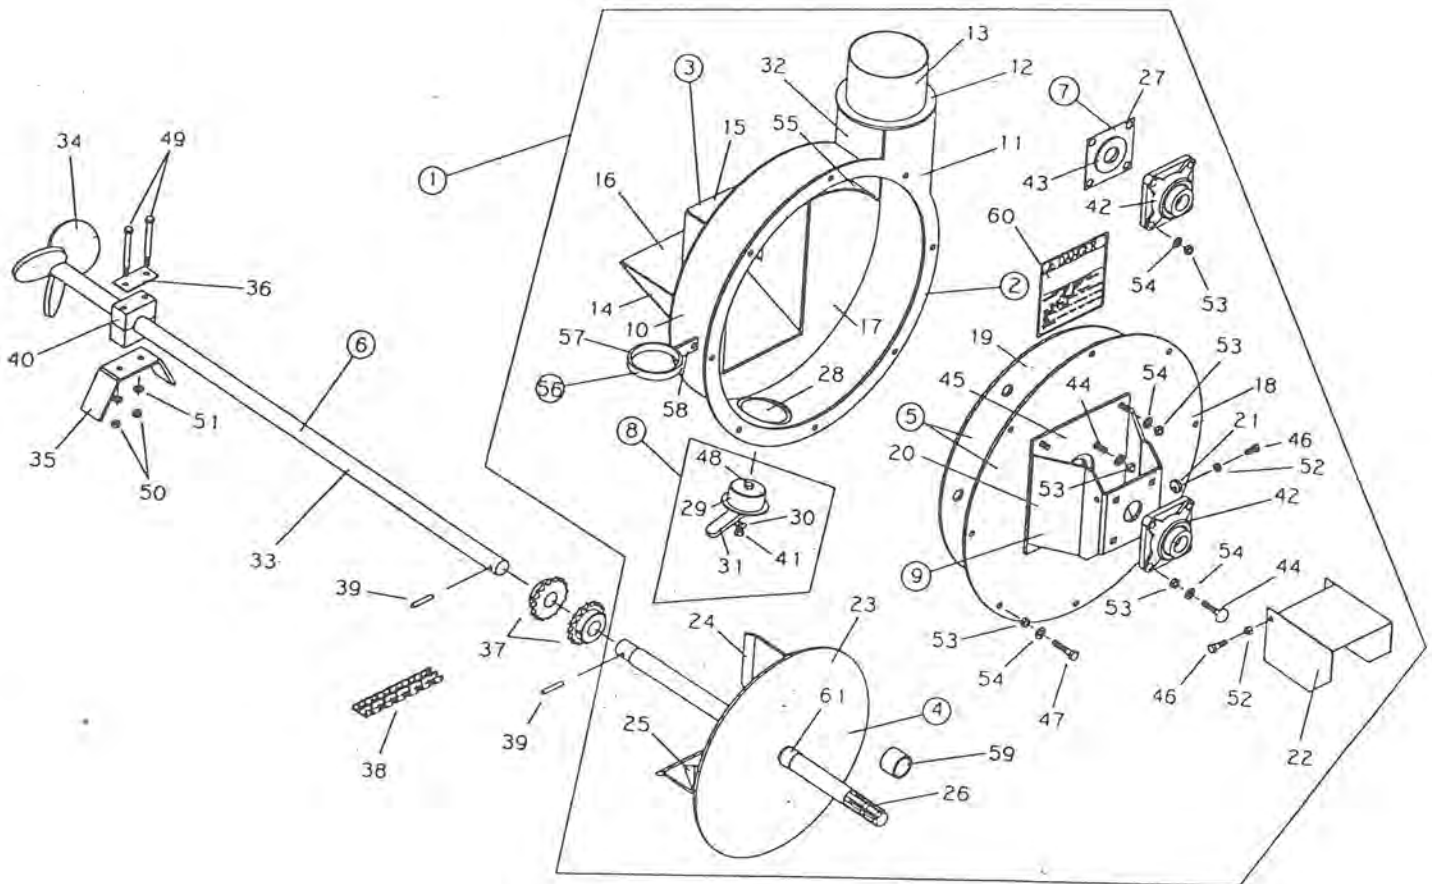

FAN & HOUSING KIT

KEY	PART NUMBER	DESCRIPTION	QTY
1	364-23-00-000	MODEL E FAN & HOUSING KIT 540 RPM	1
	364-56-00-000	MODEL E FAN & HOUSING KIT 1000 RPM	*
2	364-01-03-000	FAN HOUSING ASSY	1
3	364-01-15-000	HOUSING BACK PLATE ASSY	1

4	364-03-00-000	FAN ASSEMBLY 540 RPM	1
	364-39-00-000	FAN ASSEMBLY 1000 RPM	*
5	364-51-00-000	FAN HOUSING COVER ASSEMBLY	1
6	364-22-00-000	AGITATOR ASSEMBLY	1

7	364-54-00-000	SEAL & PLATE KIT	1
8	364-53-00-000	DRAIN PLUG KIT	1
9	364-52-00-000	BRG HOLDER ASSEMBLY	1
10	364-01-03-018	HOUSING BAND	1

11	364-01-03-019	HOUSING FLANGE	1
12	364-01-03-062	DISCHARGE RING	1
13	364-01-03-063	DISCHARGE TUBE	1
14	364-01-03-103	OUTLET SIDE PIECE	2

15	364-01-03-104	OUTLET TOP PIECE	1
16	364-01-03-105	OUTLET BOTTOM PIECE	1
17	364-01-03-106	HOUSING BACK PLATE	1
18	364-51-00-168	HOUSING COVER PLATE	1

19	364-51-00-169	COVER PLATE SUPPORT	1