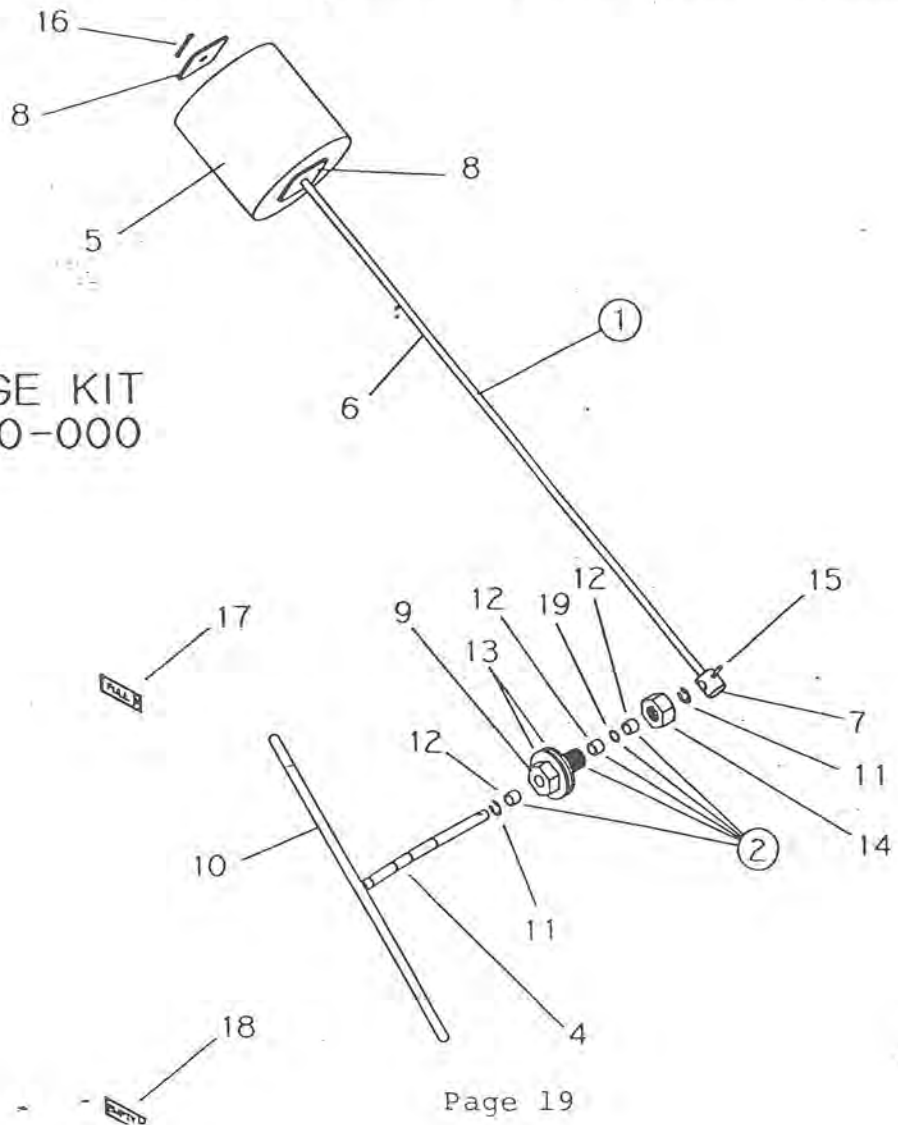

SIGHT GAUGE KIT

KEY	PART NUMBER	DESCRIPTION	QTY
1	330-93-30-000	FLOAT ARM ASSY	1
2	330-93-31-000	BRONZE BRG HOLDER ASSY	1
3	330-93-32-000	INDICATOR ARM ASSY	1
4	330-93-32-374	CONNECTOR SHAFT	1
5	330-93-00-375	FLOAT	1
6	330-93-30-376	FLOAT ARM	1
7	330-93-30-377	BOSS	1
8	330-93-30-378	FLOAT STRAPS	2
9	330-93-31-379	BRONZE BEARING HOLDER	1
10	330-93-32-424	INDICATOR ARM	1
11	R07974	EXTERNAL RETAINING RING	2
12	R21173	1/2 X 5/8 X 1/2 BRONZE BUSHING	3
13	R07828	1" FLAT WASHER	2
14	R07788	1" HEX NUT	1
15	R07950	3/16 X 1-1/4 ROLL PIN	1
16	R08021	1/8 X 1 S.S. COTTER PIN	1
17	R09529	"FULL" STICKER	1
18	R09530	"EMPTY" STICKER	1
19	R20865	1/2 X 5/8 X 1/16 O-RING	1

SITE GAUGE KIT
330-93-00-000