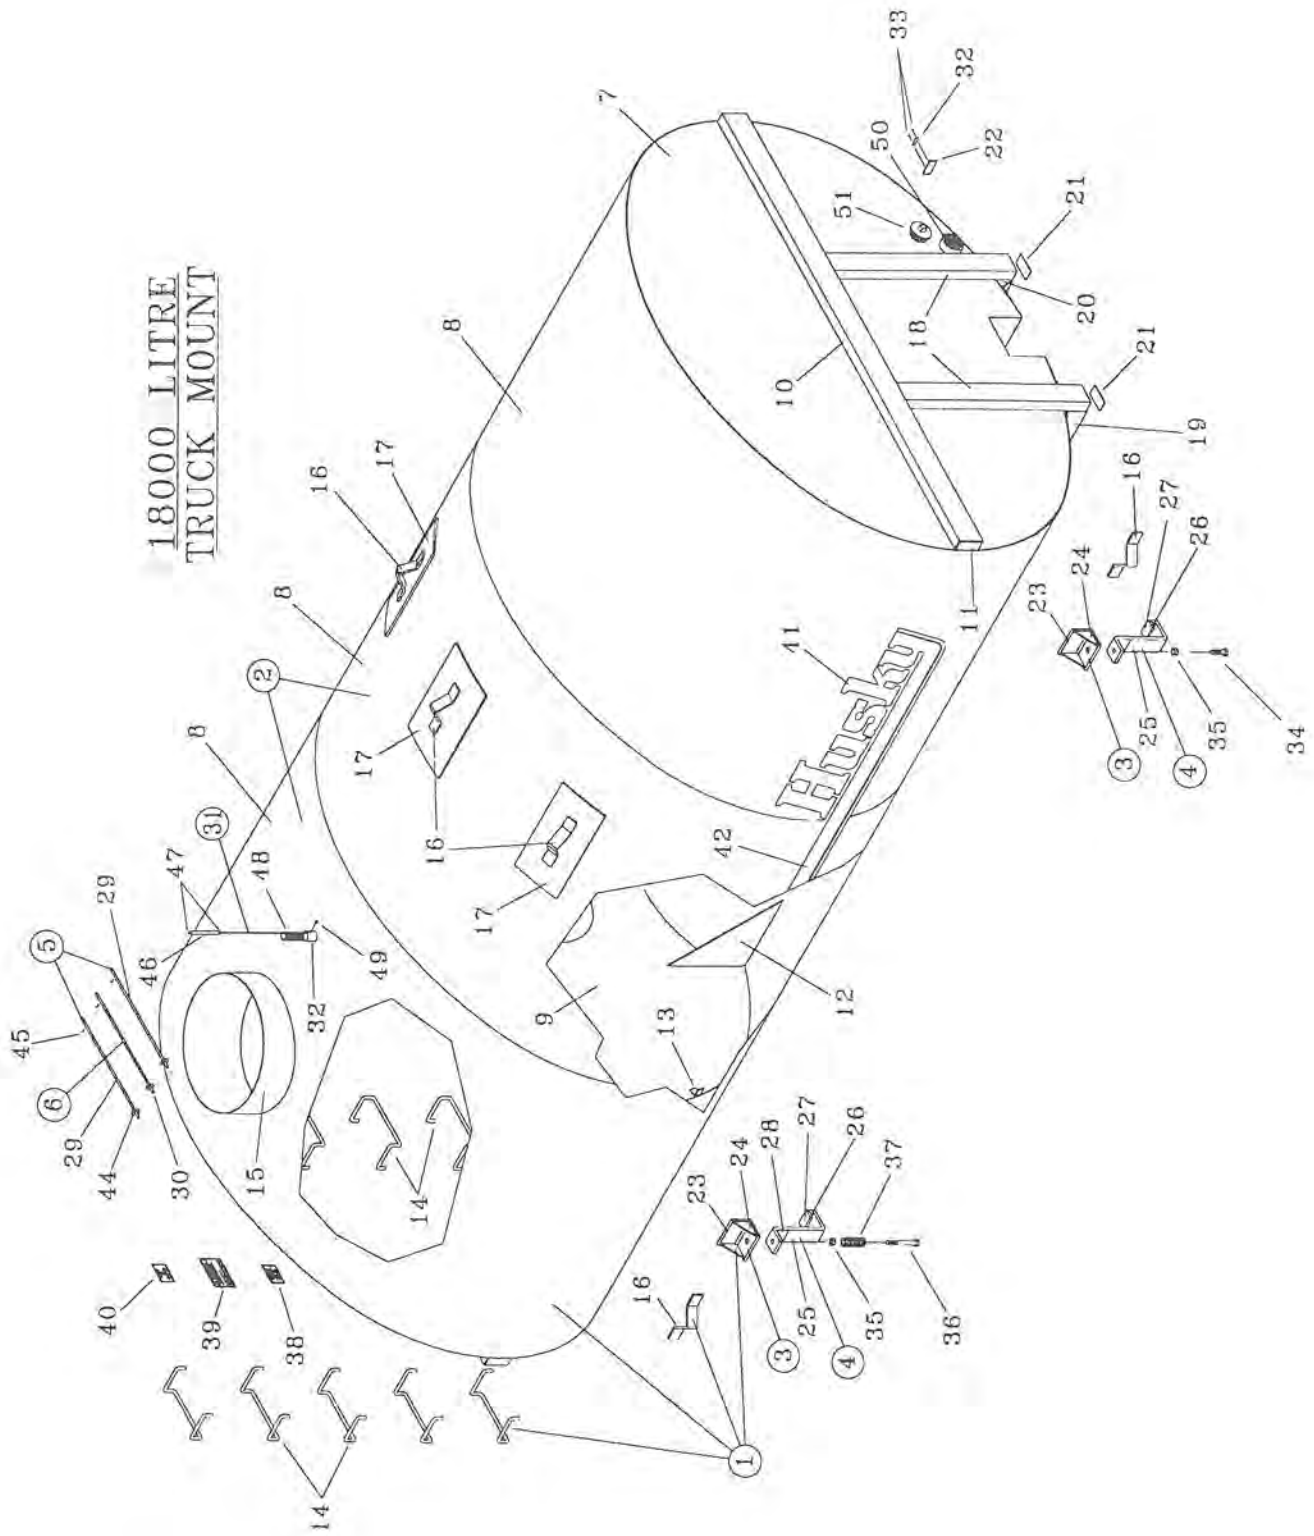

18000 LITRE
TRUCK MOUNT

18000 L TM "E" TANK

<u>Key</u>	<u>Parts Number</u>	<u>Description</u>	<u>Qty</u>
1	386-01-00-000	18000 L "E" Tank,Sill & Funnel Assy	1
2	340-01-01-000	18000 L Tank Assy	1
3	316-22-00-000	Hold Down Bracket Assy	4
4	316-24-00-000	Hold Down Assy	4
5	364-47-00-000	Short Safety Bar Assy	2
6	364-49-00-000	Long Safety Bar Assy	1
7	340-01-01-300	Tank End	2
8	340-01-01-301	Tank Shell	3
9	340-01-01-302	Baffle	2
10	340-01-06-312	Tank End Stiffener	2
11	340-01-06-464	Stiffener Cap	4
12	340-01-01-459	Baffle Gusset	8
13	300-01-00-016	Baffle Brkt	32
14	364-02-00-008	Ladder Rung	10
15	364-02-00-006	Manhole	1
16	300-01-00-012	Lift Hook	7
17	340-01-00-456	Reinforcing Plate	3
18	386-01-00-001	Vertical Reinforcing Channel	4
19	340-00-00-515	Sill	2
20	340-00-00-516	Sill Cap	4
21	330-66-00-258	Stiffener Caps	4
22	340-01-00-498	Serial Number Plate	1
23	316-22-00-012	Hold Down Angle Bracket	4
24	316-22-00-035	Hold Down Angle Gusset	8
25	316-24-00-044	Bracket Main Piece	4
26	316-24-00-045	Spacer Bar	4
27	316-24-00-046	Hold Down Return	4
28	316-24-00-047	Gusset	8
29	364-00-00-155	Short Manhole Safety Bar	2
30	364-49-00-164	Long Manhole Safety Bar	1
31	340-62-00-000	Husky Flag Kit	1
32	340-00-00-536	Flag Spring Holder	1
33	R08152	#6 X 1/4" Pan Head Screw	2
34	R07663	1" X 3" Hex Head Bolt	2
35	R07882	1" Hex Lock Nut	4
36	R07669	1" X 6" Hex Hd Bolt	2
37	R08034	Hp88 1 X 4 Hold Down Spring	2
38	R09512	"Capacity" Decal	1
39	R09784	"Danger Toxic Gas" Decal	1
40	R09509	"Made In Canada" Decal	1
41	R09510	"Husky" Decal	2
42	R09511	Accent Strips	2
43	R09071	Serial Number	1
44	R07825	1/2" Flat Washer	3
45	R08207	3/32 X 1 1/2" S.S. Cotter Pin	3
46	R09735	Husky Flag	1
47	R21371	Plastic Tips	1
48	R08037	Flag Spring	1
49	R07826	5/16 - 18 X 1/4" S.S. Set Screw	1
50	315-30-09-100	Drain Pipe	1
51	R02286	3" Abs Plug	1