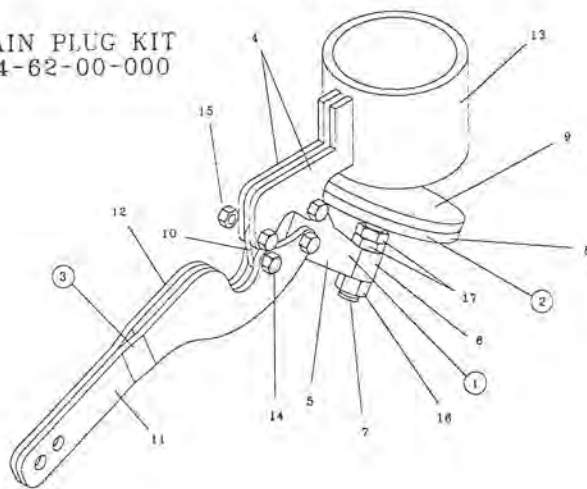

DRAIN PLUG KIT

<u>Keys</u>	<u>Parts Number</u>	<u>Description</u>	<u>Qty</u>
1	364-62-01-000	Drain Plug Sleeve Assy	1
2	364-62-02-000	Plug Assy	1
3	364-62-03-000	Handle Assy	1
4	364-62-00-199	Housing Brkt	2
5	364-62-01-200	Sleeve Linkage	1
6	364-62-01-201	Sleeve	1
7	364-62-02-202	Adjustment Rod	1
8	364-62-02-203	Plug Plate	1
9	364-62-02-204	Plug Rubber	1
10	364-62-00-205	Short Linkage	1
11	364-62-03-206	Lh Handle	1
12	364-62-03-207	Rh Handle	1
13	364-01-03-110	Drain Pipe	1
14	R08176	1/4-20 Unc X 7/8 Short Thrd Bolt	4
15	R08048	1/4-20 Lock Nut	4
16	R07885	1/2-13 Unc Hex Nyloc Nut	1
17	R08046	1/2-13 Unc Jam Nut	2

DRAIN PLUG KIT
364-62-00-000