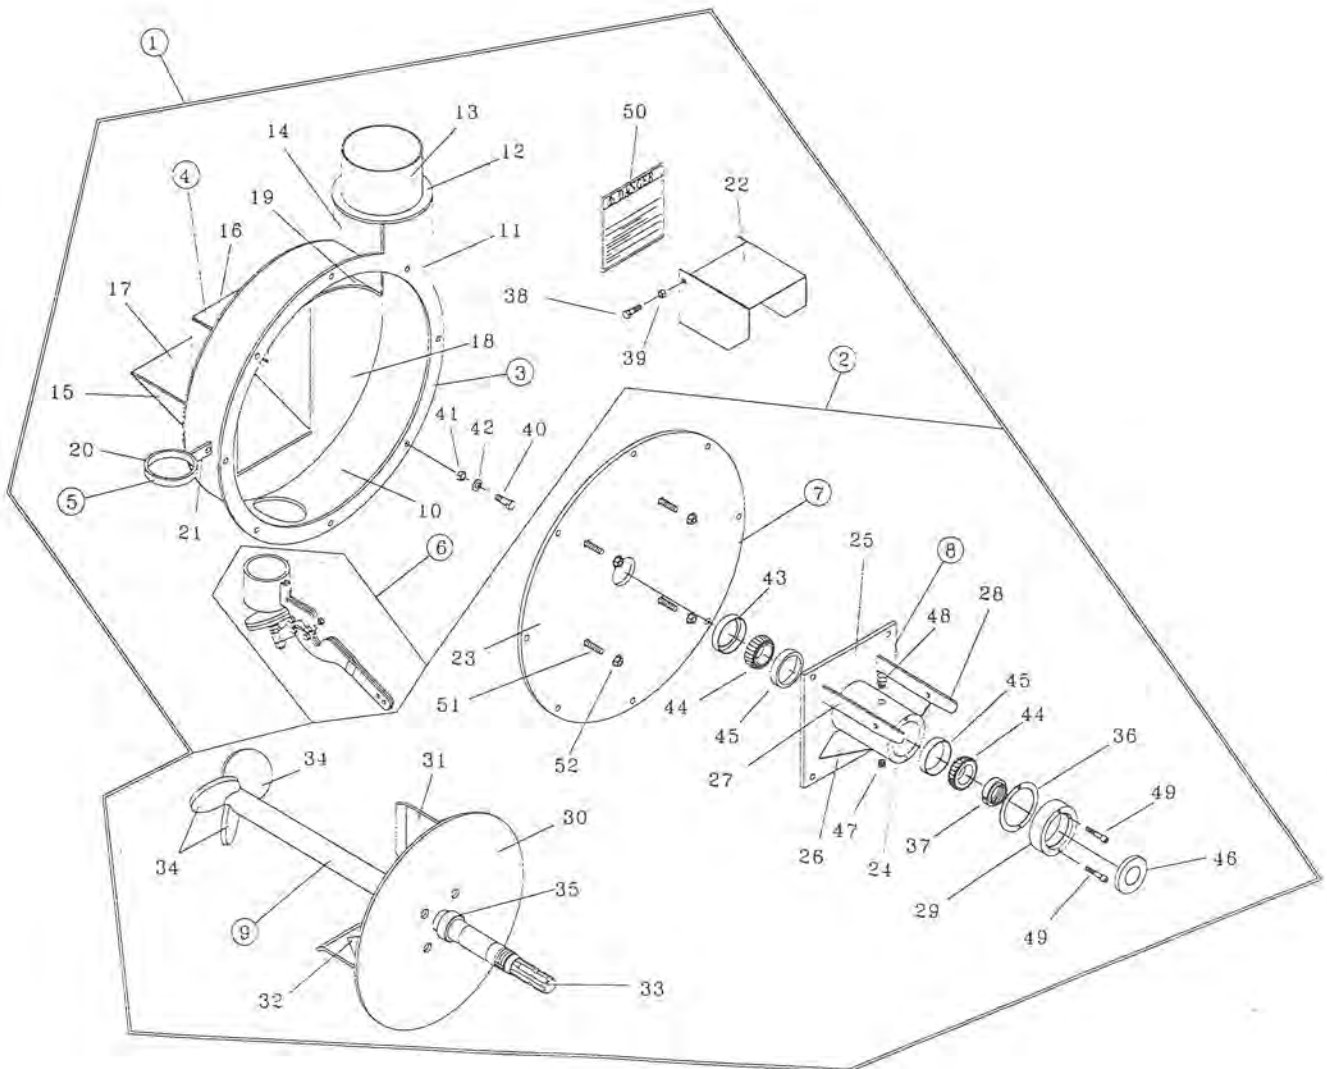

FAN & HOUSING KIT

<u>Keys</u>	<u>Parts Number</u>	<u>Description</u>	<u>Qty</u>
1	364-23-00-000	Model E Fan & Housing Kit 540 Rpm	1
	364-56-00-000	Model E Fan & Housing Kit 1000 Rpm	*
2	364-65-00-000	540 Fan, Cover Plate, & Brg Kit	1
	364-66-00-000	1000 Fan, Cover Plate, & Brg Kit	*
3	364-01-03-000	Fan Housing Assembly	1
4	364-01-15-000	Housing Back Plate Assembly	1
5	364-41-00-000	Pto Holder Assembly	1
6	364-62-00-000	Drain Plug Kit	1
7	364-67-00-000	Cover Plate Assembly	1
8	364-61-00-000	Bearing Holder Assembly	1
9	364-72-00-000	Fan, Shaft & Agitator Assy - 540	1
	364-73-00-000	Fan, Shaft & Agitator Assy -1000	*
10	364-01-03-018	Housing Band	1
11	364-01-03-019	Housing Flange	1
12	364-01-03-062	Discharge Ring	1
13	364-01-03-063	Discharge Tube	1
14	364-01-03-081	Fan Housing Vertical Pc	1
15	364-01-03-103	Outlet Side Pc	2
16	364-01-03-104	Outlet Top Pc	1
17	364-01-03-105	Outlet Bottom Pc	1