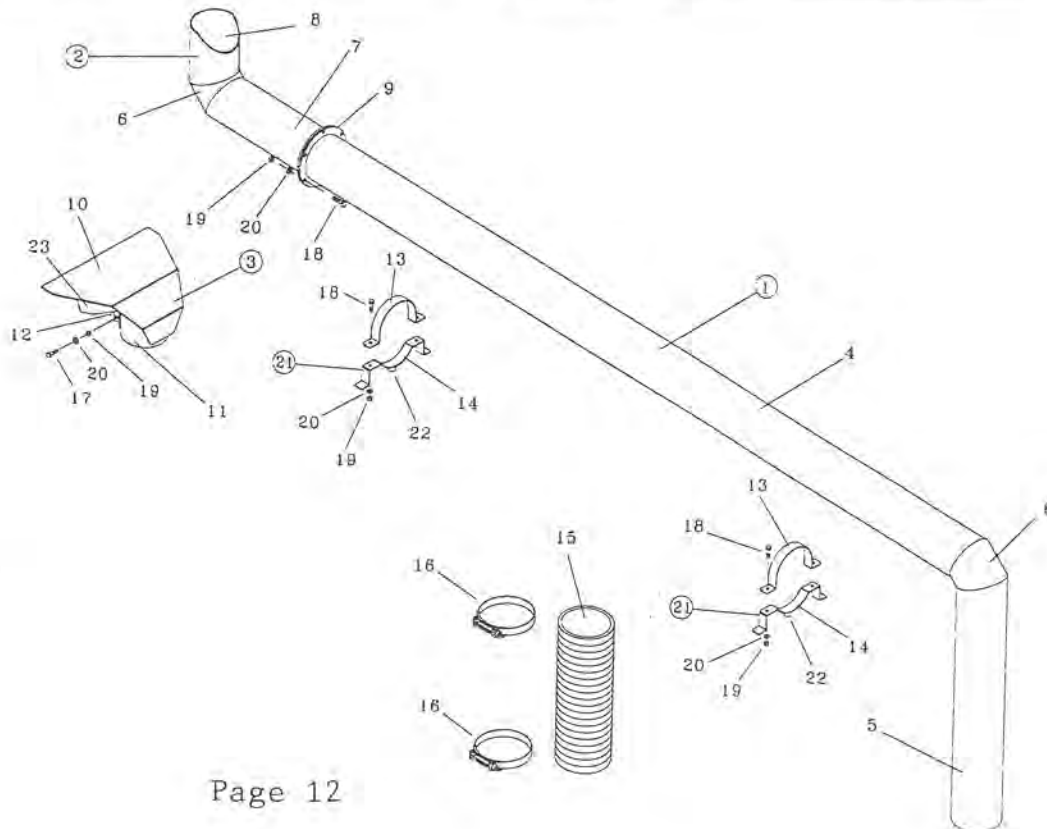

DISCHARGE PIPE ASSEMBLY

<u>Keys</u>	<u>Parts Number</u>	<u>Description</u>	<u>Qty</u>
1	364-19-00-000	Discharge Pipe Assembly - 14000L	1
	359-30-00-000	Discharge Pipe Assembly - 15000L	1
	362-59-00-000	Discharge Pipe Assembly - 9000L & 12000L	1
	362-20-00-000	Discharge Pipe Assembly - 7000L	1
	358-32-00-000	Discharge Pipe Assembly - 18000L	1
2	364-25-00-000	Discharge Pipe End Section	1
3	364-68-00-000	Splash Plate Assembly	1
4	364-19-00-065	Horizontal Discharge Pipe - 9, 12, & 14000L	1
	359-30-00-108	Horizontal Discharge Pipe - 15000L & 18000L	1
	362-20-00-068	Horizontal Discharge Pipe - 7000L	1
5	364-19-00-064	Vertical Discharge Pipe 14. & 15000L	1
	364-20-00-184	Vertical Discharge Pipe 7. 9 & 12000L	1
	358-32-00-109	Horizontal Discharge Pipe - 18000L	1
6	364-19-00-082	Discharge Pipe Corner Piece	2
7	364-25-00-088	Discharge Pipe Flange Piece	1
8	364-25-00-067	Discharge Pipe End Piece	1
9	364-19-00-087	Discharge Pipe Flange	2
10	364-21-00-069	Splash Plate	1
11	364-68-00-215	Clamping Tube	1
12	364-21-00-071	Clamping Tube Bracket	2
13	364-00-00-083	Discharge Clamp Upper Piece	2
14	364-50-00-084	Discharge Clamp Base Piece	2
15	364-00-00-066	Flex Hose	1
16	R02482	6" Clamp	2
17	R07622	3/8 X 2 1/2 Hex Bolt	2
18	R07675	3/8 X 1 1/4 Hex Bolt	10
19	R07783	3/8 Hex Nut	12
20	R07803	3/8 Lock Washer	12
21	364-50-00-000	Discharge Clamp Base Assy.	2
22	364-50-00-165	Discharge Clamp Spacer	2
23	364-21-00-224	Splash Plate Wing	2