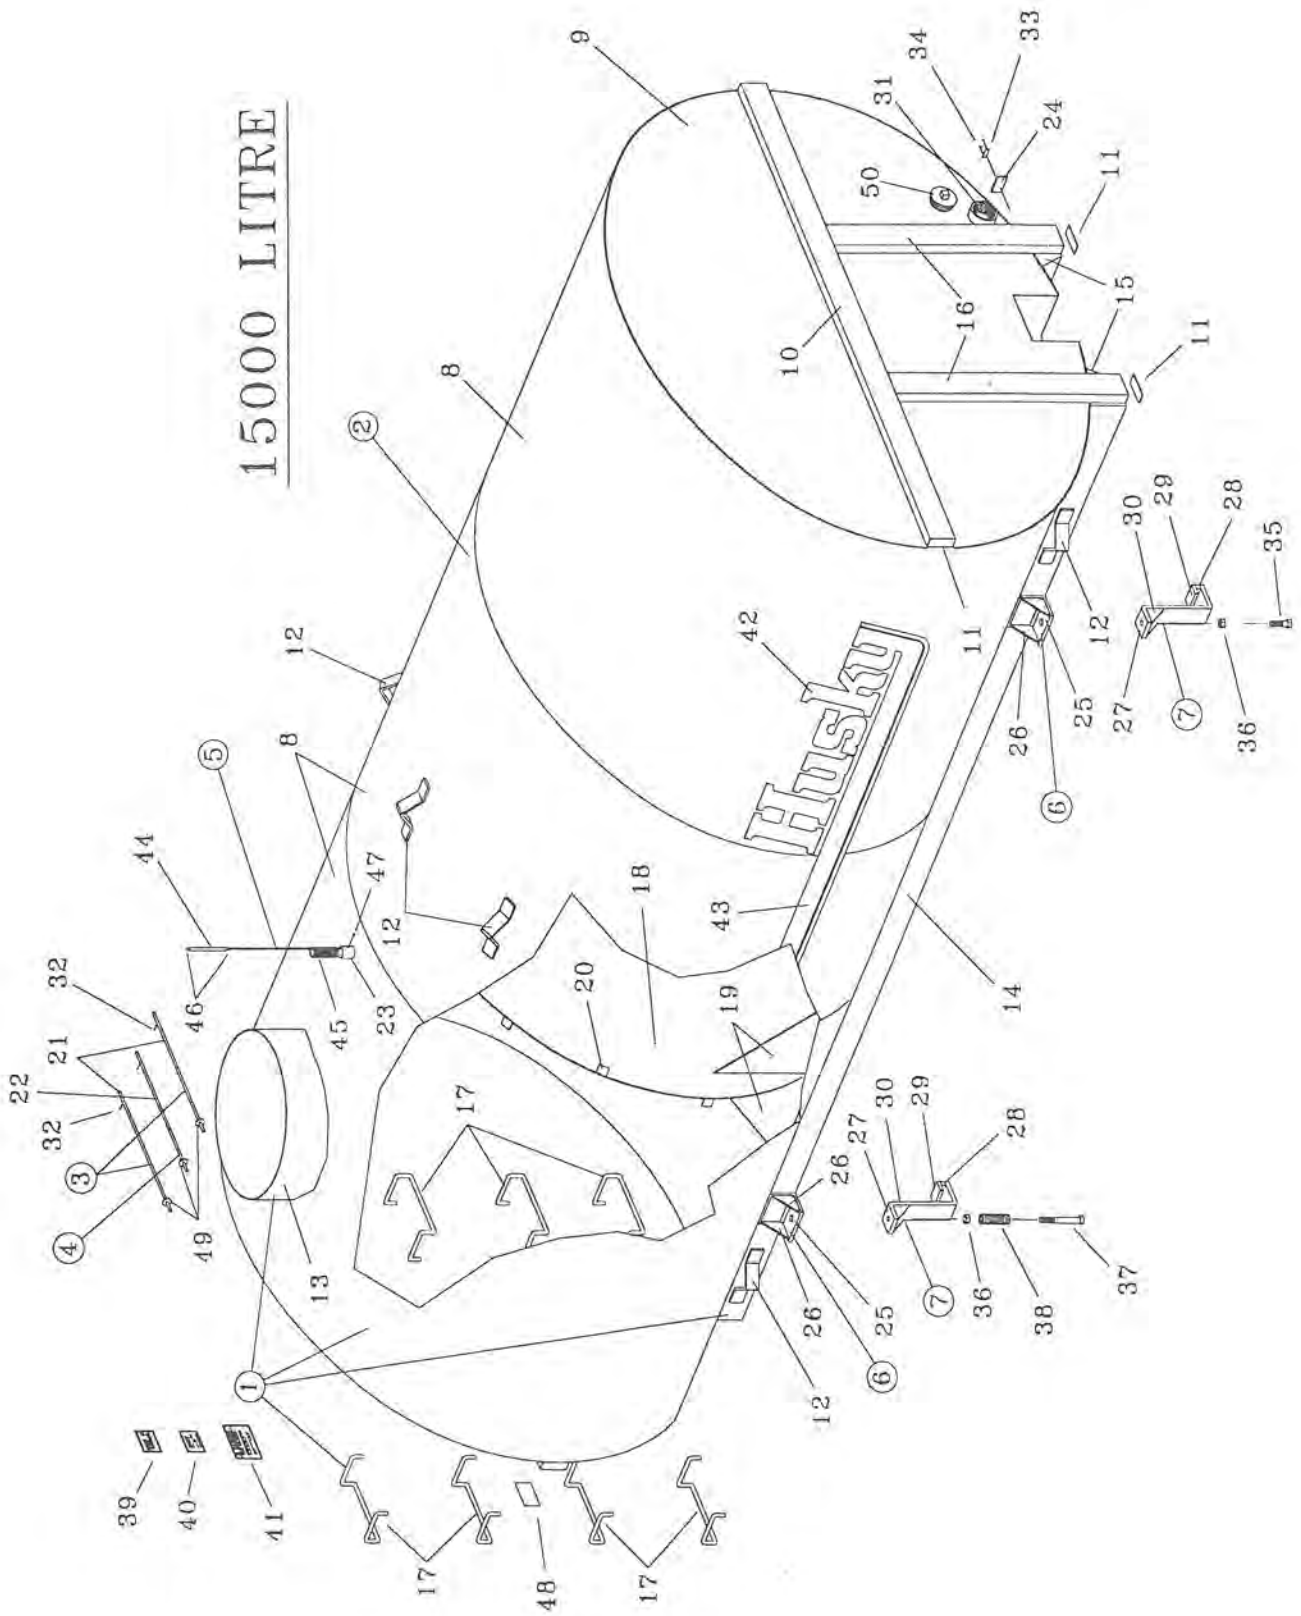

15000 LITRE

15000L TM 'E' TANK

<u>Key</u>	<u>Parts Number</u>	<u>Description</u>	<u>Qty</u>
1	385-01-00-000	15000 L Tank,Sill & Funnel Assy	1
2	335-01-01-000	15000 L Tank Assy	1
3	364-47-00-000	Short Safety Bar Assy	2
4	364-49-00-000	Long Safety Bar Assy	1
5	340-62-00-000	Husky Flag Kit	1
6	316-22-00-000	Hold Down Bracket Assy	4
7	316-24-00-000	Hold Down Assy	4
8	335-01-01-002	15000 L Tank Shell	3
9	330-66-21-254	15000 L Tank End	2
10	330-66-00-257	Tank Stiffener	2
11	330-66-00-258	Stiffener Caps	8
12	300-01-00-012	Lift Hook	7
13	364-02-00-006	Manhole	1
14	333-26-00-049	Sills	2
15	332-11-00-026	Sill Caps	4
16	332-11-00-051	Vertical Reinforcing Channel	4
17	364-02-00-008	Ladder Rung	7
18	330-66-21-256	Baffle	1
19	340-01-01-459	Baffle Gusset	4
20	300-01-00-016	Baffle Bracket	16
21	364-47-00-155	Manhole Safety Bar	2
22	364-49-00-164	Long Safety Bar	1
23	340-00-00-536	Flag Spring Holder	1
24	340-01-00-498	Serial Number Plate	1
25	316-22-00-012	Hold Down Angle Bracket	4
26	316-22-00-035	Hold Down Angle Gusset	8
27	316-24-00-044	Bracket Main Pc	4
28	316-24-00-045	Spacer Bar	4
29	316-24-00-046	Hold Down Return	4
30	316-24-00-047	Gusset	8
31	315-30-09-100	Drain Plug	1
32	R08207	3/32 X 1 1/2" S.S. Cotter Pin	3
33	R09071	Serial Number	1
34	R08152	#6 X 1/4" Pan Head Screw	2
35	R07663	1" X 3" Hex Hd Bolt	2
36	R07882	1" Hex Lock Nut	4
37	R07669	1" X 6" Hex Hd Bolt	2
38	R08034	Hp88 1 X 4" Hold Down Spring	2
39	R09509	"Made In Canada" Decal	1
40	R09512	"Capacity" Decal	1
41	R09784	"Danger Toxic Gas" Decal	1
42	R09510	"Husky" Decal	2
43	R09511	Accent Strip	2
44	340-62-00-553	Indicator	1
45	R08037	Flag Spring	1
46	R08163	Clip	2
47	R07926	5/16 - 18 X 1/4" S.S. Set Screw	1
48	R10096	Red Reflector	2
49	R07825	1/2" Flate Washer	3
50	R02286	3" Abs Plug	1