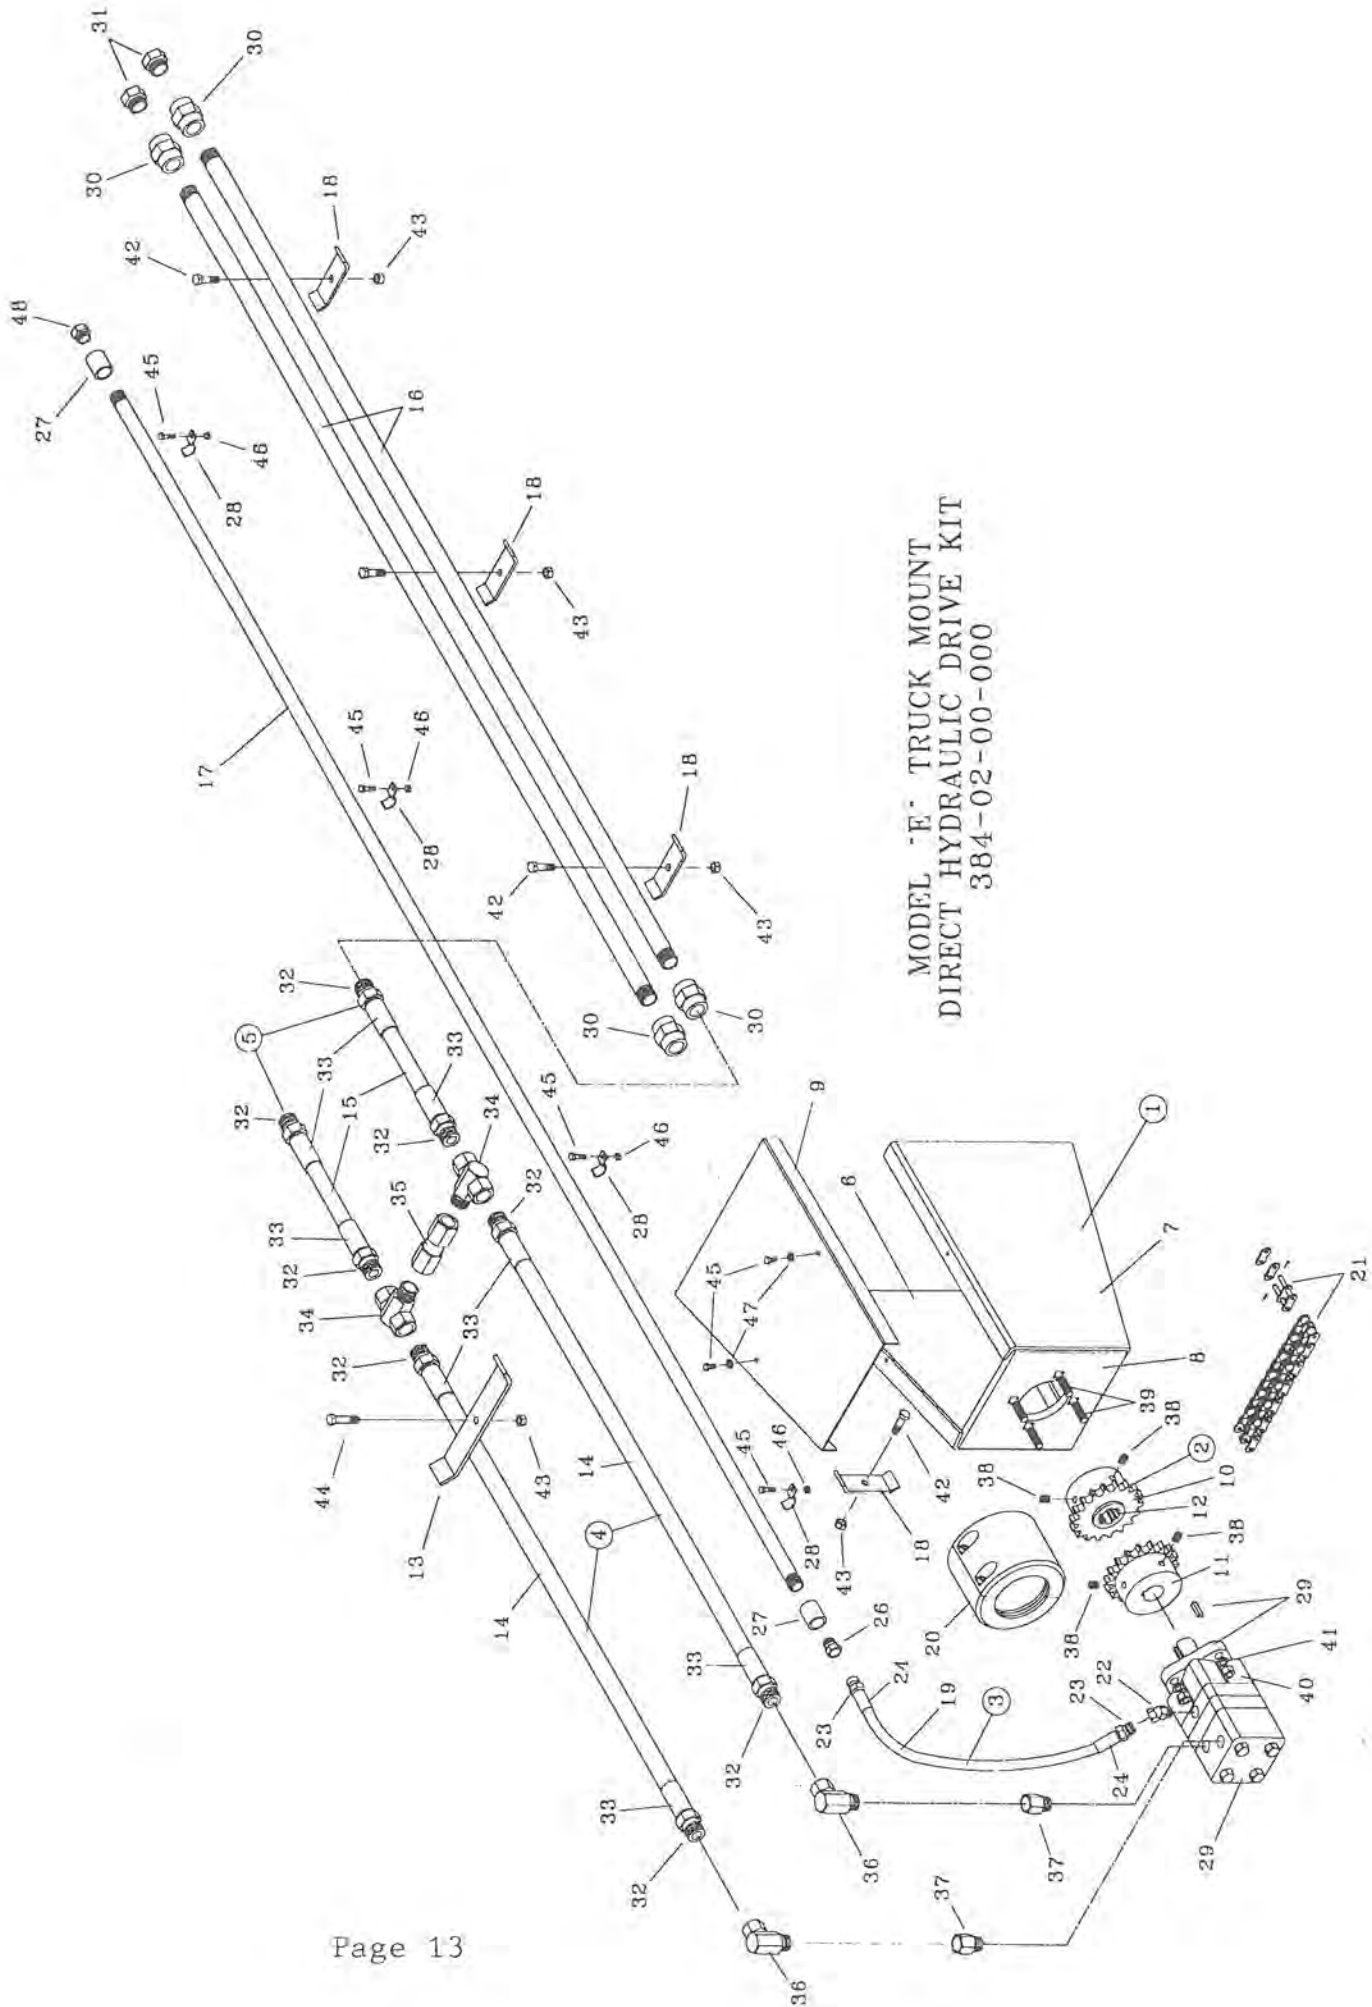

MODEL "E" TRUCK MOUNT
DIRECT HYDRAULIC DRIVE KIT
384-02-00-000

'E' TM DIRECT HYD. DRIVE KIT

<u>Keys</u>	<u>Parts Number</u>	<u>Description</u>	<u>Qty</u>
1	384-02-01-000	Direct Drive Mount Plate Assy.	1
2	384-02-02-000	#60 - 18 Sprocket W/6T Spline Assy.	1
3	384-02-03-000	Case Drain Hyd. Hose Assy.	1
4	364-48-24-000	Hydraulic Hose Assy.	2
5	351-03-00-000	Hydraulic Hose Assy.	2
6	384-02-01-002	R.H. Extension Plate	1
7	384-02-01-003	L.H. Extension Plate	1
8	384-02-01-004	Motor Mount Plate	1
9	384-02-00-005	Guard	1
10	384-02-02-006	60-18 Sprocket For 6T Spline	1
11	384-02-00-007	60-18 Sprocket For Hyd. Motor	1
12	364-48-23-162	Spline Adaptor	1
13	384-02-00-008	Hydraulic Hose Clamp	1
14	364-48-24-163	Hydraulic Hose 3/4"	2
15	351-03-00-004	Hydraulic Hose 3/4"	2
16	384-02-00-009	3/4" Hydraulic Pipe	2
17	384-02-00-010	1/2" Hydraulic Pipe	1
18	351-00-00-009	Hydraulic Pipe Fastener	4
19	384-02-03-011	1/4" Hydraulic Hose	1
20	R20617	#60-18 Coupling Cover	1
21	R20883	#60 Coupling Chain W/Conn Link	1
22	R21308	7/16 Sae X 1/4 Npt X 45 Deg. Adaptor	1
23	R20802	1/4" Npt Male Stem	1
24	R21231	Ferrule	2
25	R20803	3/8 Npt Male Stem	1
26	R02043	1/2 - 3/8 Bushing	1
27	R02059	1/2" Pipe Coupling	2
28	R21104	Pipe Clip	4
29	R21422	Ms160 Hydraulic Motor W/Key	1
30	R21401	3/4" Hydraulic Coupling	4
31	R21406	3/4" Plastic Plug	2
32	R21241	3/4" Male Stem	8
33	R20824	3/4" Ferrule	8
34	R21393	3/4 Npt Hydraulic Swivel Tee	2
35	R21202	3/4" Npt In Line Check Valve	1
36	R21332	3/4" Npt 90 Deg. Swivel Adaptor	2
37	R20815	7/8 Sae X 3/4" Npt Straight Swivel	2
38	R07911	3/8 X 3/4 Set Screw	4
39	R07744	1/2 X 2 Carriage Bolt	4
40	R07785	1/2" Hex Nut	4
41	R07805	1/2" Lock Washer	4
42	R07620	3/8 X 1 1/2 Hex Bolt	4
43	R08247	3/8" Nyloc Hex Nut	5
44	R07725	3/8 X 2 1/2" Hex Bolt	1
45	R07698	1/4 X 1/2 Hex Bolt	6
46	R07781	1/4" Hex Nut	4
47	R07801	1/4 Lock Washer	2
48	R11114	1/2" Plastic Pipe Plug	1