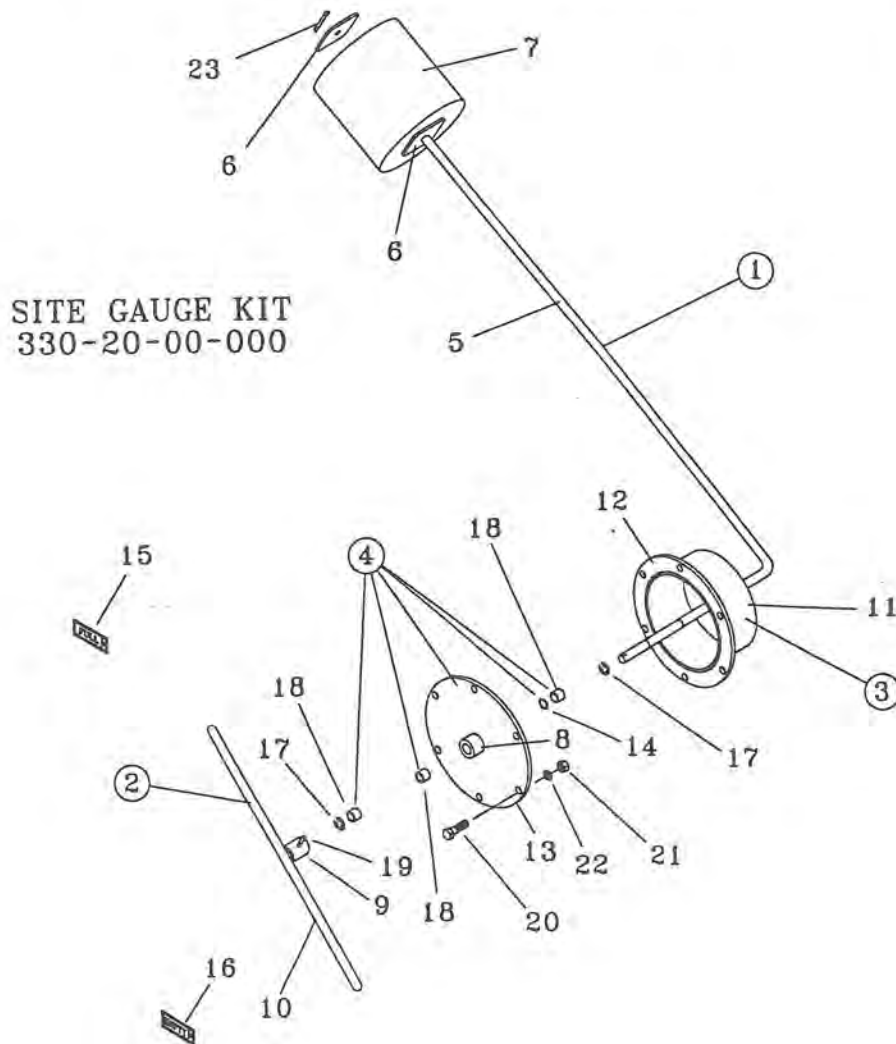

DRAIN PLUG KIT

<u>Keys</u>	<u>Parts Number</u>	<u>Description</u>	<u>Qty</u>
1	364-62-01-000	Drain Plug Sleeve Assy	1
2	364-62-04-000	Plug Assy	1
3	364-62-03-000	Handle Assy	1
4	364-62-00-199	Housing Brkt	2
5	364-62-01-200	Sleeve Linkage	1
6	364-62-01-201	Sleeve	1
7	364-62-02-202	Adjustment Rod	1
8	364-62-02-203	Plug Plate	1
9	364-62-02-204	Plug Rubber	1
10	364-62-00-205	Short Linkage	1
11	364-62-03-206	Lh Handle	1
12	364-62-03-207	Rh Handle	1
13	364-01-03-110	Drain Pipe	1
14	R08176	1/4-20 Unc X 7/8 Short Thrd Bolt	4
15	R08048	1/4-20 Lock Nut	4
16	R07885	1/2-13 Unc Hex Nyloc Nut	1
17	R08046	1/2-13 Unc Jam Nut	3
18	364-62-04-370	Plug Washer	1

DRAIN PLUG KIT
364-62-00-000

SITE GAUGE KIT

<u>Key</u>	<u>Parts Number</u>	<u>Description</u>	<u>Qty</u>
1	330-20-01-000	Float Arm Assy	1
2	330-20-02-000	Indicator Arm Assy	1
3	330-20-03-000	Access Tube Assy.	1
4	330-20-04-000	Cover Plate Assy	1
5	330-20-01-551	Float Arm	1
6	330-20-01-552	Float Straps	2
7	330-93-00-375	Float	1
8	330-20-04-562	Bronze Bearing Holder	1
9	330-20-02-553	Indicator Arm Hub	1
10	330-20-02-554	Indicator Arm	1
11	330-20-03-556	Access Tube	1
12	330-20-03-560	Access Tube Flange	1
13	330-20-00-557	Cover Plate	1
14	R20865	1/2 X 5/8 X 1/16" O Ring	1
15	R09529	"Full" Decal	1
16	R09530	"Empty" Decal	1
17	R07974	External Retaining Ring	2
18	R21173	1/2 X 5/8 X 1/2" Bronze Bushing	3
19	R08241	3/16 X 1 Stainless Steel Roll Pin	1
20	R07675	3/8 X 1 1/4" Hex Bolt	6
21	R07783	3/8" Hex Nut	6
22	R07803	3/8" Lock Washer	6
23	R07995	1/8 X 1 1/2" Stainless Steel Cotter Pin	1