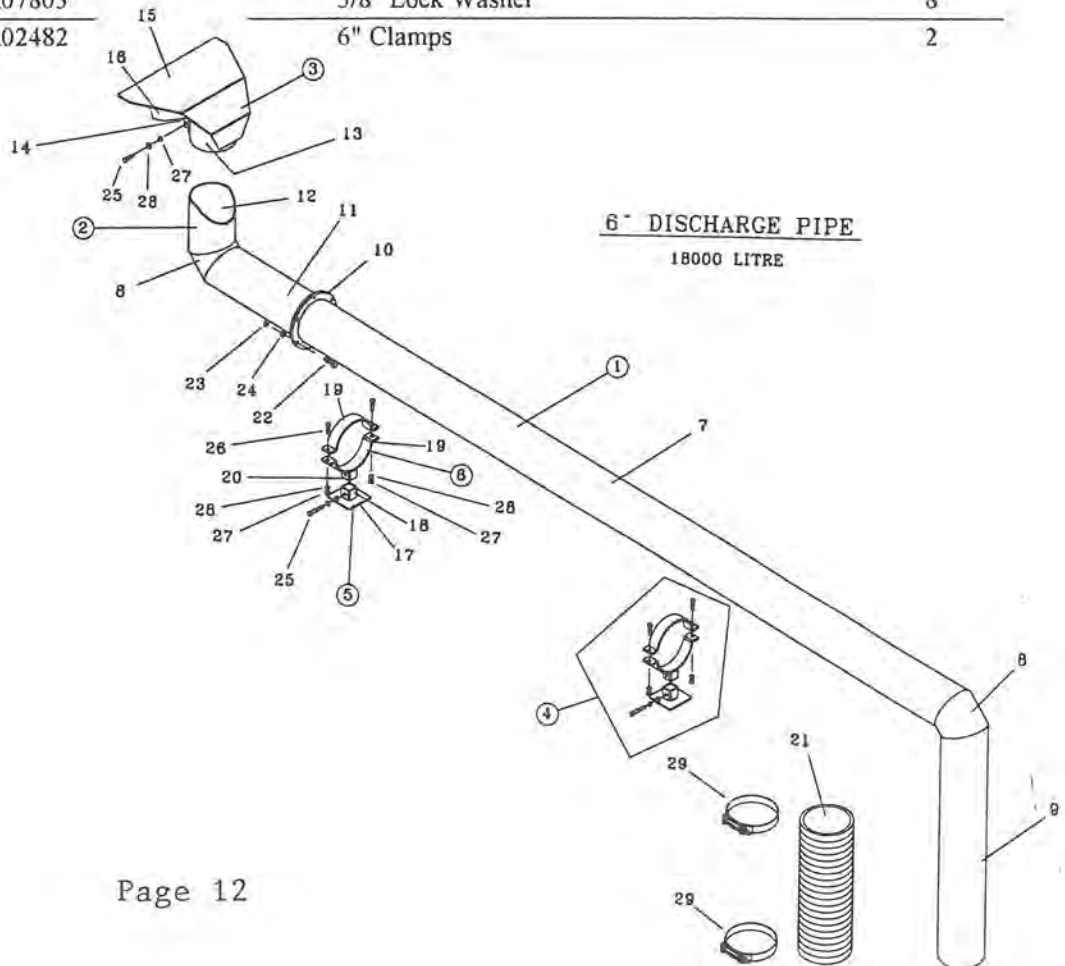

18000L DISCHARGE PIPE ASSEMBLY

<u>Keys</u>	<u>Parts Number</u>	<u>Description</u>	<u>Qty</u>
1	358-32-00-000	Discharge Pipe Assy - 18000L	1
2	364-25-00-000	Discharge Pipe End Section	1
3	364-68-00-000	Splash Plate Assy.	1
4	357-16-00-000	6" Discharge Pipe & Holder	2
5	357-16-01-000	Base Holder Assy.	2
6	357-16-02-000	Pipe Holder Assy	2
7	359-30-00-108	18000L Discharge Pipe - 6"	1
8	364-19-00-082	Discharge Pipe Corner Piece	2
9	358-32-00-109	Vertical Discharge Pipe	1
10	364-19-00-087	Flange	2
11	364-25-00-088	Discharge Pipe Flange Piece	1
12	364-25-00-067	Discharge Pipe End Piece	1
13	364-68-00-215	Clamping Tube	1
14	364-21-00-071	Clamping Tube Bracket	2
15	364-21-00-069	Splash Plate	1
16	364-21-00-224	Splash Plate Wing	2
17	357-16-01-130	Base Plate	2
18	357-16-01-131	Stub	2
19	357-16-00-133	Pipe Holder - 6"	4
20	357-16-02-137	Upper Stub	2
21	364-00-00-066	Flex Hose	1
22	R07671	7/16 X 1 1/4 Hex Bolt	6
23	R07784	7/16 Hex Nut	6
24	R07804	7/16 Lock Washer	6
25	R07622	3/8 X 2 1/2 Hex Bolt	4
26	R07620	3/8 X 1 1/2 Hex Bolt	4
27	R07783	3/8 Hex Nuts	8
28	R07803	3/8" Lock Washer	8
29	R02482	6" Clamps	2