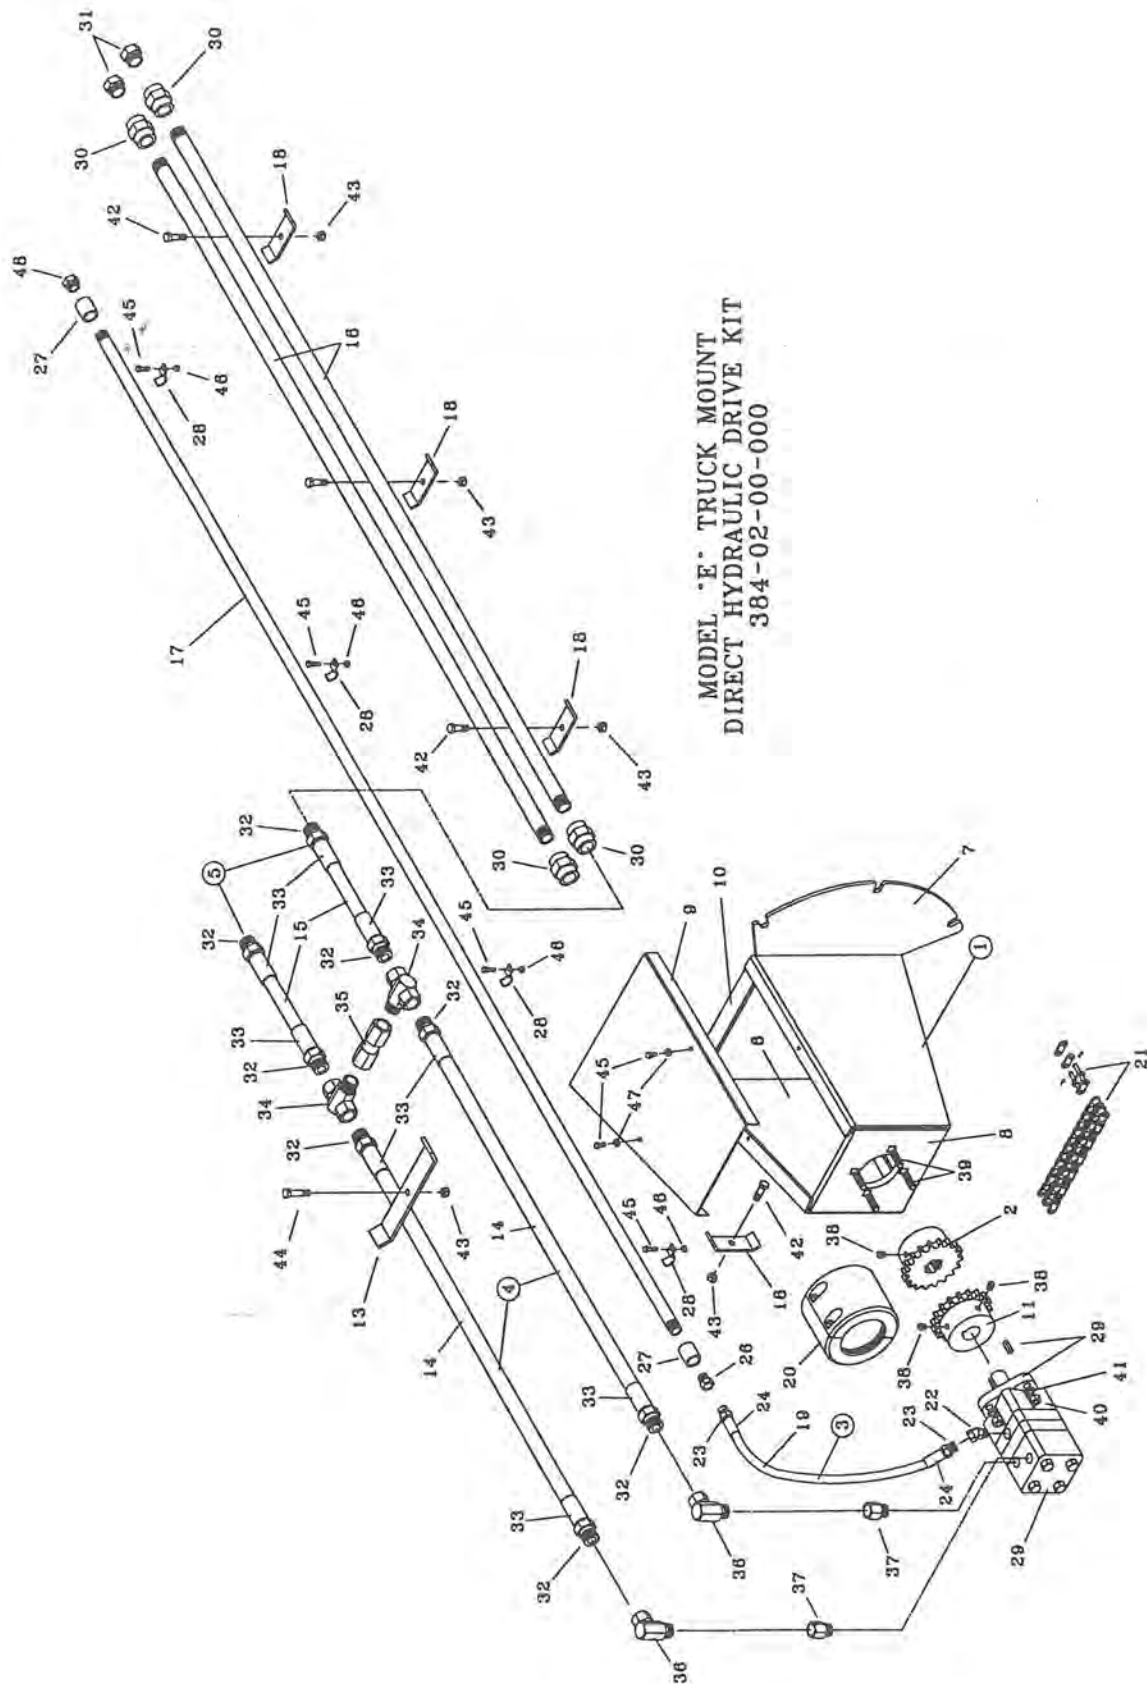

MODEL 'E' TRUCK MOUNT
DIRECT HYDRAULIC DRIVE KIT
384-02-00-000

'E' TM DIRECT HYD. DRIVE KIT

<u>Keys</u>	<u>Parts Number</u>	<u>Description</u>	<u>Qty</u>
1	384-02-01-000	Direct Drive Mount Plate Assy.	1
2	384-02-00-072	#60 - 18 Sprocket W/6T Spline	1
3	384-02-03-000	Case Drain Hyd. Hose Assy.	1
4	384-07-00-000	Hydraulic Hose Assy.	2
5	351-03-00-000	Hydraulic Hose Assy.	2
6	384-02-01-002	R.H. Extension Plate	1
7	384-02-01-003	L.H. Extension Plate	1
8	384-02-01-004	Motor Mount Plate	1
9	384-02-00-005	Guard	1
10	384-02-01-012	Reinforcing Strap	1
11	384-02-00-007	60 B-18 Sprocket	1
12	364-48-23-162	Spline Adaptor	1
13	384-02-00-008	Hydraulic Hose Clamp	1
14	384-07-00-075	Hydraulic Hose 3/4"	2
15	351-03-00-004	Hydraulic Hose 3/4"	2
16	384-02-00-009	3/4" Hydraulic Pipe	2
17	384-02-00-010	1/2" Hydraulic Pipe	1
18	351-00-00-009	Hydraulic Pipe Fastener	4
19	384-02-03-011	1/4" Hydraulic Hose	1
20	R20617	#60-18 Coupling Cover	1
21	R20883	#60 Coupling Chain W/Conn Link	1
22	R21308	7/16 Sae X 1/4 Npt X 45 Deg. Adaptor	1
23	R20802	1/4" Npt Male Stem	1
24	R21231	Ferrule	2
25	R20803	3/8 Npt Male Stem	1
26	R02043	1/2 - 3/8 Bushing	1
27	R02059	1/2" Pipe Coupling	2
28	R21104	Pipe Clip	4
29	R21422	Ms160 Hydraulic Motor W/Key	1
30	R21401	3/4" Hydraulic Coupling	4
31	R21406	3/4" Plastic Plug	2
32	R21241	3/4" Male Stem	8
33	R20824	3/4" Ferrule	8
34	R21393	3/4 Npt Hydraulic Swivel Tee	2
35	R21202	3/4" Npt In Line Check Valve	1
36	R21332	3/4" Npt 90 Deg. Swivel Adaptor	2
37	R20815	7/8 Sae X 3/4" Npt Straight Swivel	2
38	R07911	3/8 X 3/4 Set Screw	4
39	R07744	1/2 X 2 Carriage Bolt	4
40	R07785	1/2" Hex Nut	4
41	R07805	1/2" Lock Washer	4
42	R07620	3/8 X 1 1/2 Hex Bolt	4
43	R08247	3/8" Nyloc Hex Nut	5
44	R07725	3/8 X 2 1/2" Hex Bolt	1
45	R07698	1/4 X 1/2 Hex Bolt	6
46	R07781	1/4" Hex Nut	4
47	R07801	1/4 Lock Washer	2
48	R02146	1/2" Plastic Pipe Plug	1