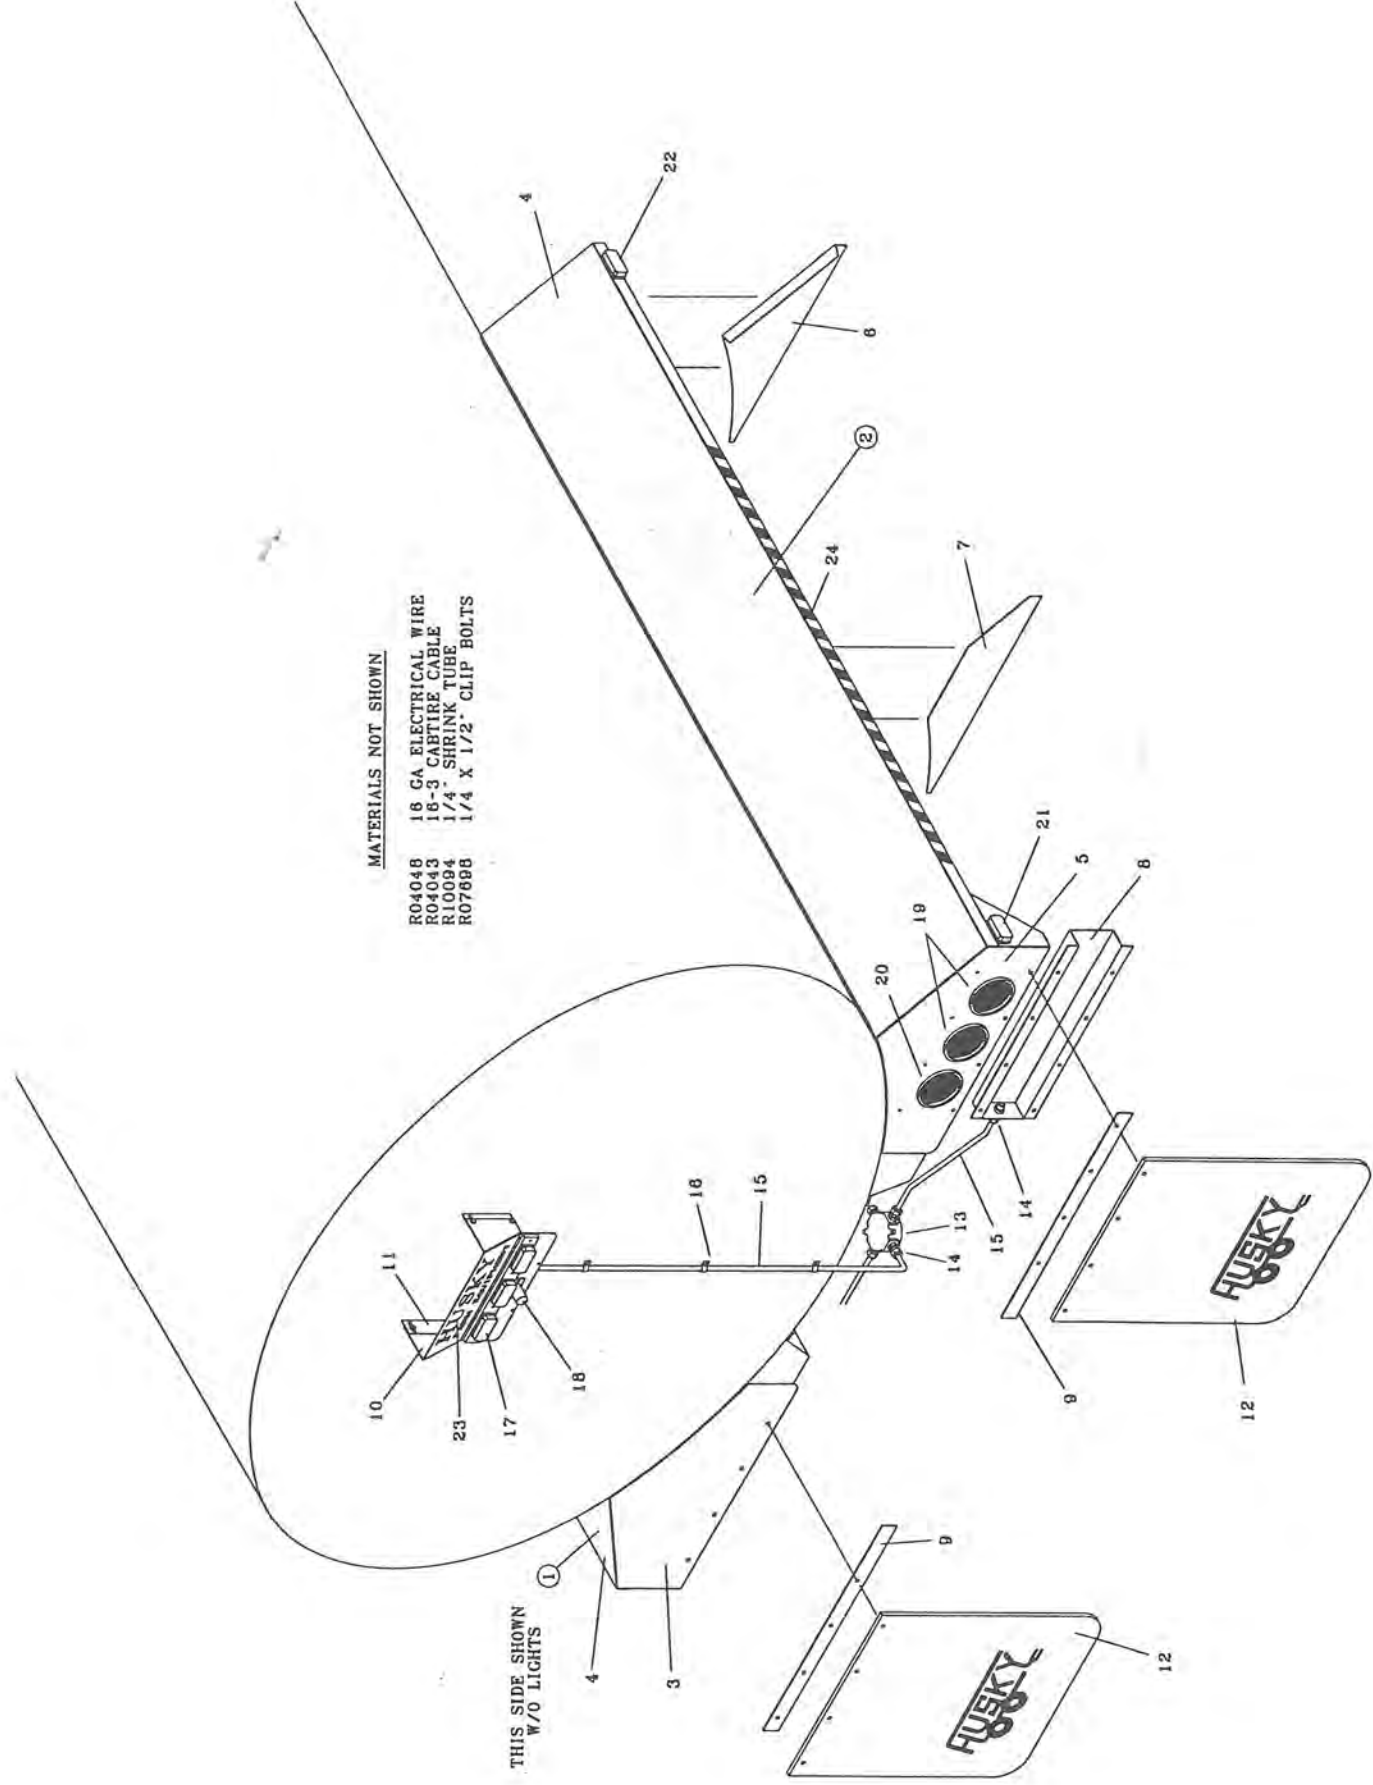

MATERIALS NOT SHOWN

- R04048 16 GA ELECTRICAL WIRE
- R04043 16-3 CABTIRE CABLE
- R10094 1/4" SHRINK TUBE
- R07698 1/4 X 1/2" CLIP BOLTS

THIS SIDE SHOWN
W/O LIGHTS

ACCESSORIES

<u>Keys</u>	<u>Parts Number</u>	<u>Description</u>	<u>Qty</u>
1	332-27-00-000	Taper Fender Kit-No Lights-8 Ft O A 14000 & 15000L	1
	327-29-00-000	Taper Fender Kit-No Lights-8Ft O A 12000L	
	386-02-00-000	Taper Fender Kit-No Lights-8' 6" O A 18000 & 23000L	
2	332-31-00-000	Taper Fender Kit W/Lights-8Ft O A 14000 & 15000L	1
	327-32-00-000	Taper Fender Kit W/Lights-8 Ft OA 12000L	
	386-03-00-000	Taper Fender Kit W/Lights-8' 6" O A 18000 & 23000L	
3	332-27-00-069	14000L & 15000L Fender End-No Lights R.H 8 Ft. OA	1
	332-27-00-070	14000L & 15000L Fender End-No Lights L.H 8Ft O A	
	327-29-00-076	12000L Fender End-No Lights Rh 8Ft O A	
4	327-29-00-077	12000L Fender End-No Lights LH 8Ft OA	1
	386-02-00-013	18000L & 23000L Fender Ends-No Lights Rh 8' 6" O A	
	386-02-00-014	18 & 23000L Fender Ends-No Lights L.H 8' 6"O A	
5	332-27-00-054	14000 & 15000L Fender-8Ft OA	1
	327-29-00-061	12000L Fender-8 Ft O A	
	386-02-00-015	18000L & 23000L Fender-8' 6" O A	
5	332-31-00-071	R H Fender End W/Lights-8Ft O A 14000 & 15000L	1
	332-31-00-072	LH Fender End W/Lights-8Ft OA14000 & 15000L	
	327-32-00-074	Rh Fender End W/Lights-8Ft O A 12000L	
	327-32-00-075	Lh Fender End W/Lights-8Ft O A 12000L	
	386-03-00-016	R H Fender End W/Lights-8' 6" O A 18 & 23000L	
6	386-03-00-017	LH Fender End W/Lights-8' 6" OA 18 & 23000L	1
	332-27-00-056	14000 & 15000L Front End Plate L H	
	332-27-00-053	14000 & 15000L Front End Plate R H	
	327-29-00-062	12000L Front End Plate R H	
	327-29-00-063	12000L Front End Plate LH	
7	386-02-00-018	18000 & 23000L Front End Plate R H	1
	386-02-00-019	18000 & 23000L Front End Plate L H	
	332-27-00-055	14000 & 15000L Fender Gusset	
	327-29-00-064	12000L Fender Gusset	
	386-02-00-020	18000 & 23000L Fender Gusset	
8	332-31-00-073	Inside Light Cover	2
9	372-00-00-032	Mudflap Clamp Strap	2
10	372-00-00-045	Sticker Plate	1
11	372-00-00-046	Sticker Plate Bracket	2
12	R09528	Mud Flap	2
13	R10192	Aluminium Junction Box W/Lid	1
14	R10194	Water Tight Connectors	-
15	R04060	1/2" Plastic Tube	-
16	R21082	Hose Clips	-
17	R10091	3 Cluster Clearance Light	1
18	R10093	Licence Plate Light	1
19	R10087	4" Stop & Tail Light	4
20	R10088	4" Clear Backup Light	2
21	R10089	Red Clearance Light	2
22	R10090	Amber Clearance Light	2
23	R09502	Husky Decal	
24	R10361	Reflective Tape