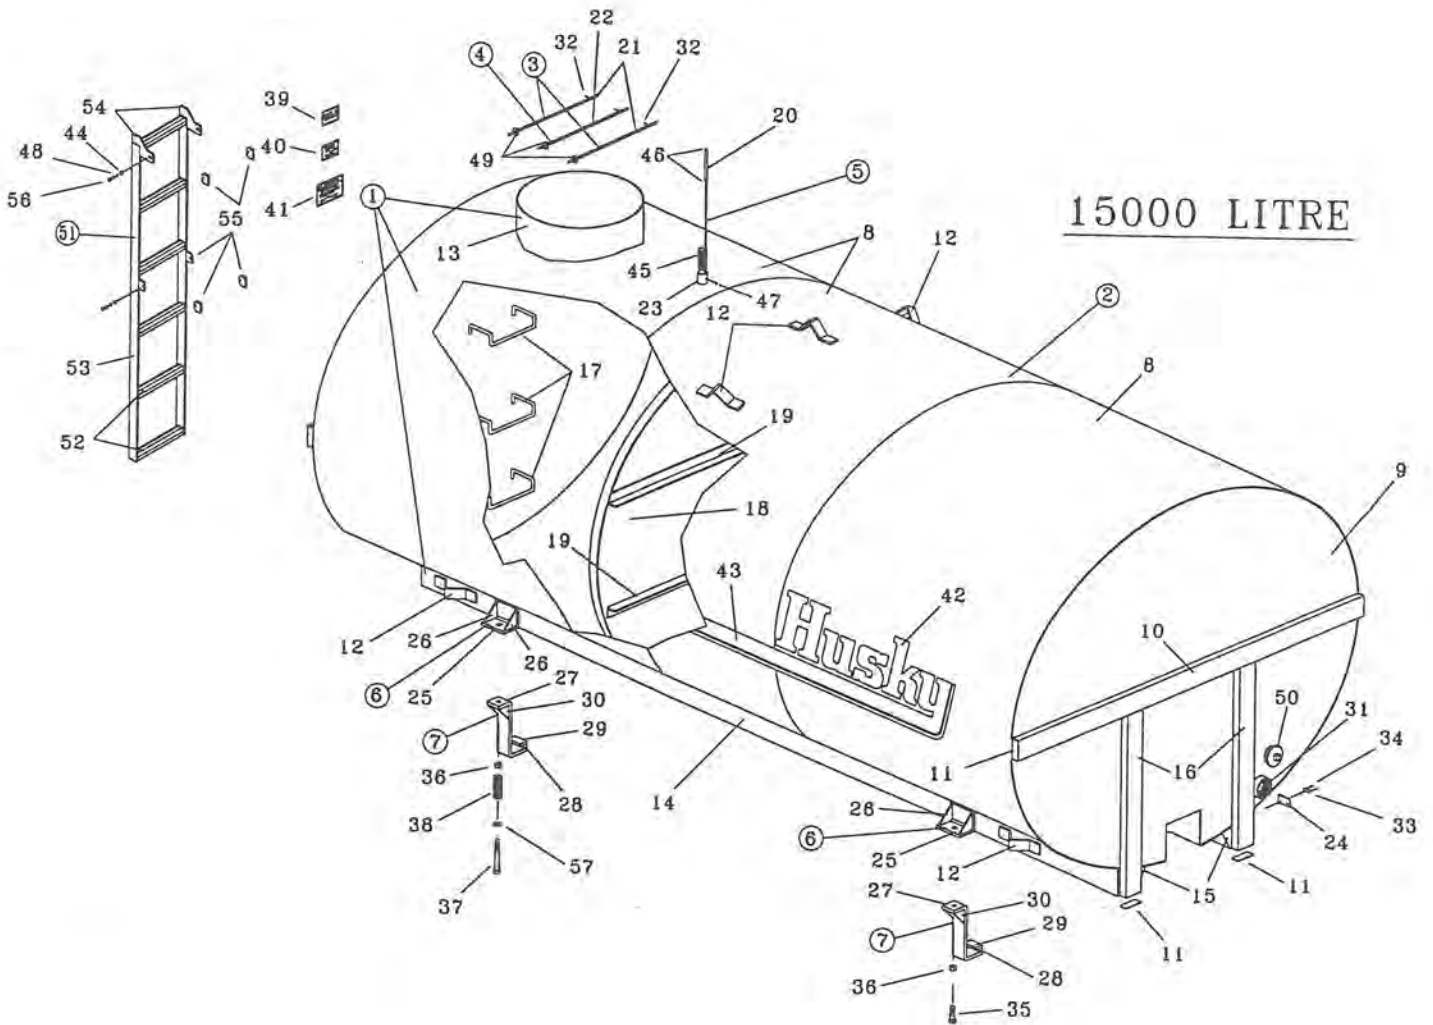

15000L TM 'E' TANK

<u>Key</u>	<u>Parts Number</u>	<u>Description</u>	<u>Qty</u>
1	385-01-00-000	15000 L Tank,Sill & Funnel Assy	1
2	335-01-01-000	15000 L Tank Assy	1
3	364-47-00-000	Short Safety Bar Assy	2
4	364-49-00-000	Long Safety Bar Assy	1
5	340-62-00-000	Husky Flag Kit	1
6	316-22-00-000	Hold Down Bracket Assy	4
7	316-24-00-000	Hold Down Assy	4
8	335-01-01-002	15000 L Tank Shell	3