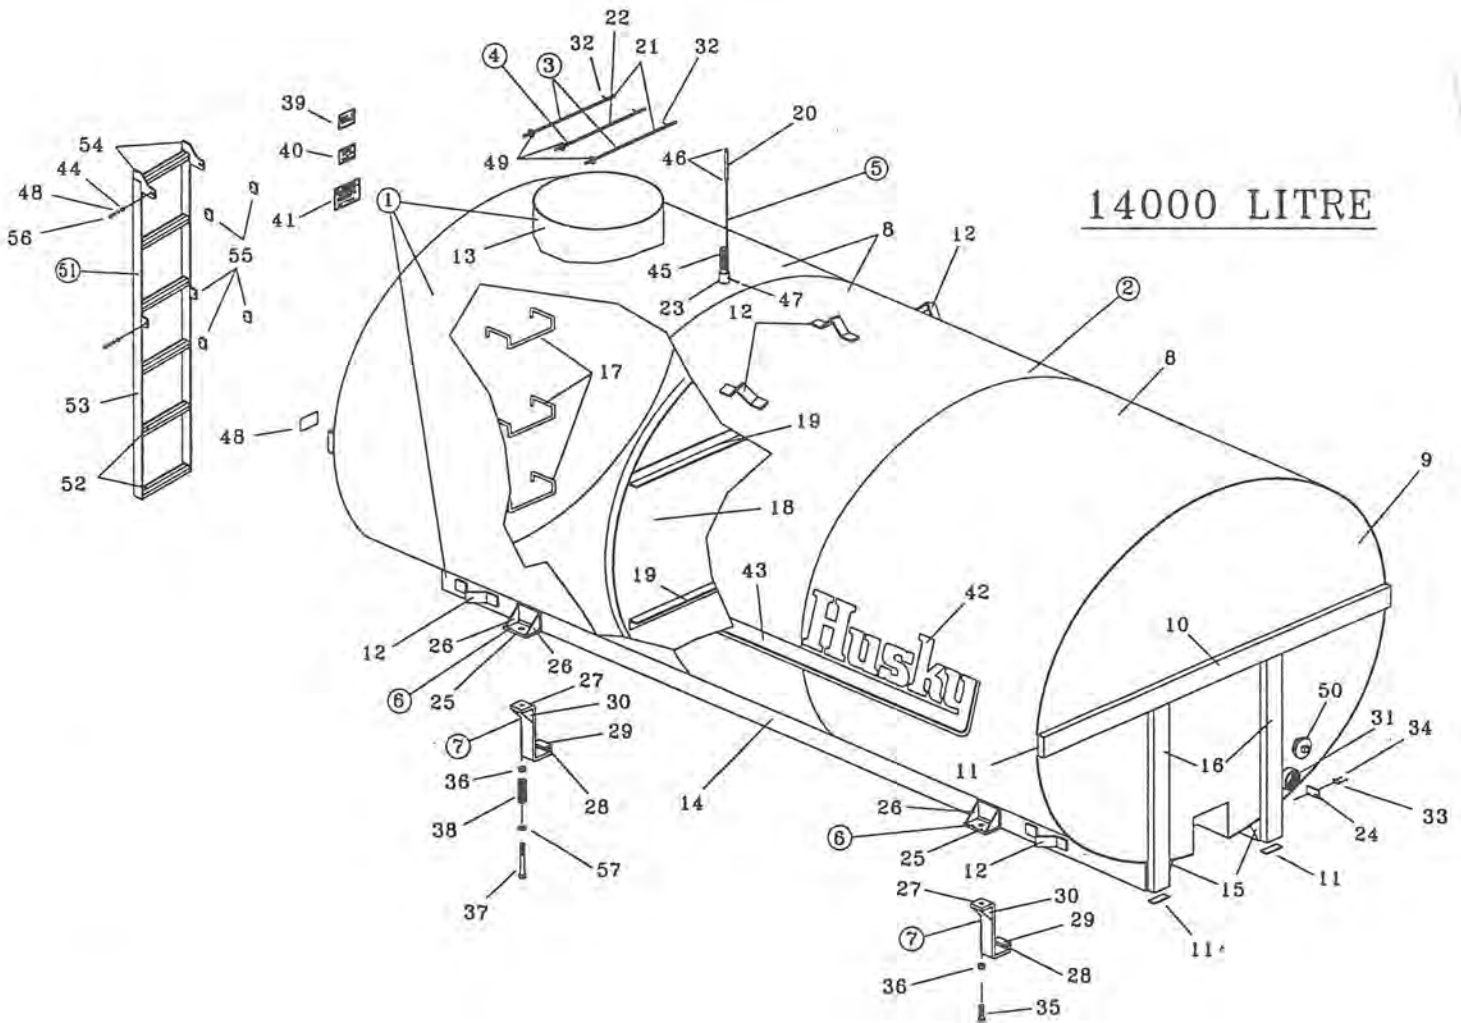

14000L TM 'E' TANK

<u>Key</u>	<u>Parts Number</u>	<u>Description</u>	<u>Qty</u>
1	384-01-00-000	14000 L Tank.Sill & Funnel Assy	1
2	330-66-21-000	14000 L Tank Assy	1
3	364-47-00-000	Short Safety Bar Assy	2
4	364-49-00-000	Long Safety Bar Assy	1
5	340-62-00-000	Husky Flag Kit	1
6	316-22-00-000	Hold Down Bracket Assy	4
7	316-24-00-000	Hold Down Assy	4
8	330-66-21-255	14000 L Tank Shell	3