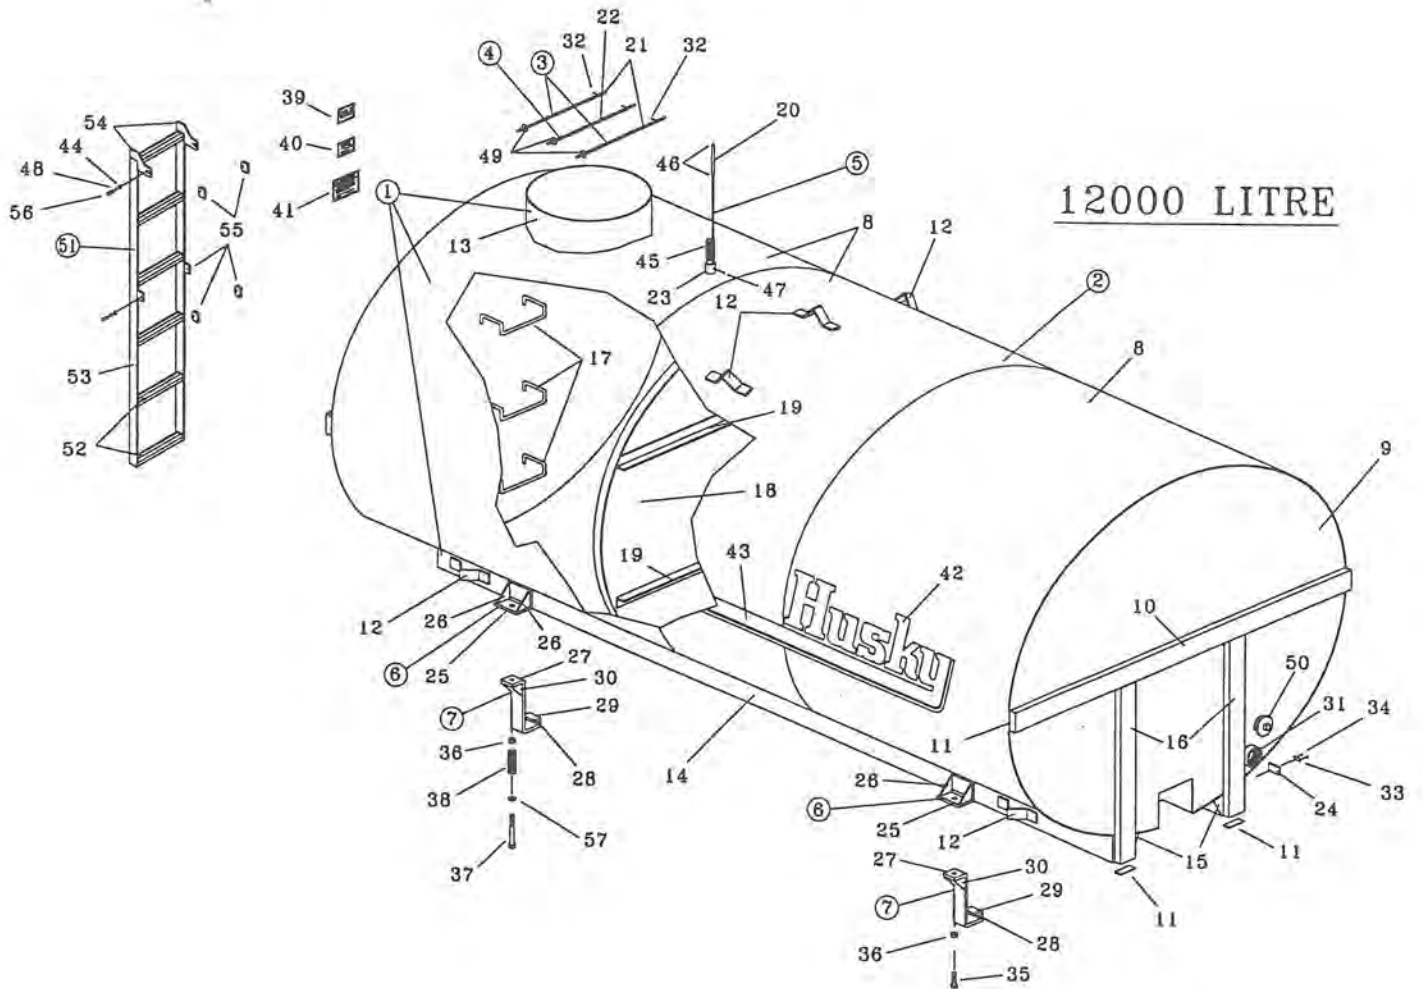

12000L TM 'E' TANK

<u>Keys</u>	<u>Parts Number</u>	<u>Description</u>	<u>Qty</u>
1	383-01-00-000	12000L Tank, Sill & Funnel Assy.	1
2	326-88-25-000	12000L Tank Assy.	1
3	364-47-00-000	Short Safety Bar Assy.	2
4	364-49-00-000	Long Safety Bar Assy.	1
5	340-62-00-000	Husky Flag Kit	1
6	316-22-00-000	Hold Down Bracket Assy.	4
7	316-24-00-000	Hold Down Assy.	4
8	326-88-25-278	12000L Tank Shell	3