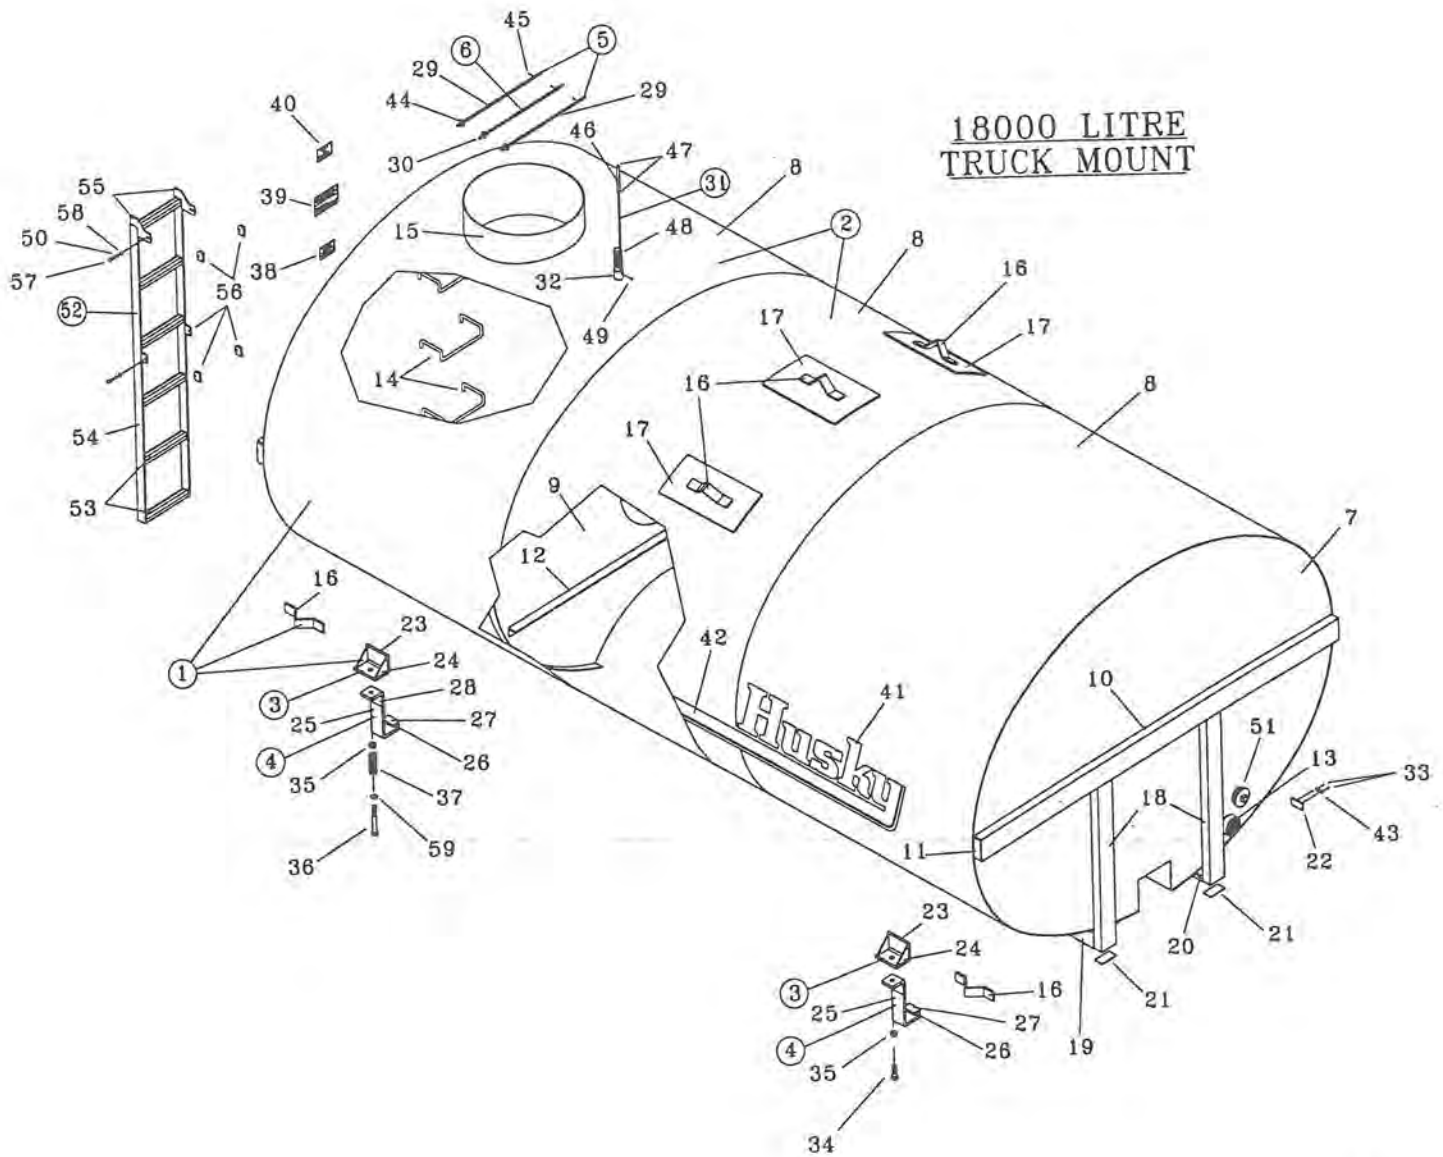

- 0 -- Key Number With One Circle Denotes Main Assemblies
- Key Numbers Not Circled Are Individual Parts.

Please Order Parts By Number

**MODEL "E" TRUCK MOUNT
12000, 14000, 15000, 18000 LITRE
LIQUID MANURE SPREADER**

18000 L TM "E" TANK

<u>Key</u>	<u>Parts Number</u>	<u>Description</u>	<u>Qty</u>
1	386-01-00-000	18000 L "E" Tank.Sill & Funnel Assy	1
2	340-01-01-000	18000 L Tank Assy	1
3	316-22-00-000	Hold Down Bracket Assy	4
4	316-24-00-000	Hold Down Assy	4
5	364-47-00-000	Short Safety Bar Assy	2
6	364-49-00-000	Long Safety Bar Assy	1
7	340-01-01-300	Tank End	2
8	340-01-01-301	Tank Shell	3

15000L TM 'E' TANK

<u>Key</u>	<u>Parts Number</u>	<u>Description</u>	<u>Qty</u>
1	385-01-00-000	15000 L Tank,Sill & Funnel Assy	1
2	335-01-01-000	15000 L Tank Assy	1
3	364-47-00-000	Short Safety Bar Assy	2
4	364-49-00-000	Long Safety Bar Assy	1
5	340-62-00-000	Husky Flag Kit	1
6	316-22-00-000	Hold Down Bracket Assy	4
7	316-24-00-000	Hold Down Assy	4
8	335-01-01-002	15000 L Tank Shell	3