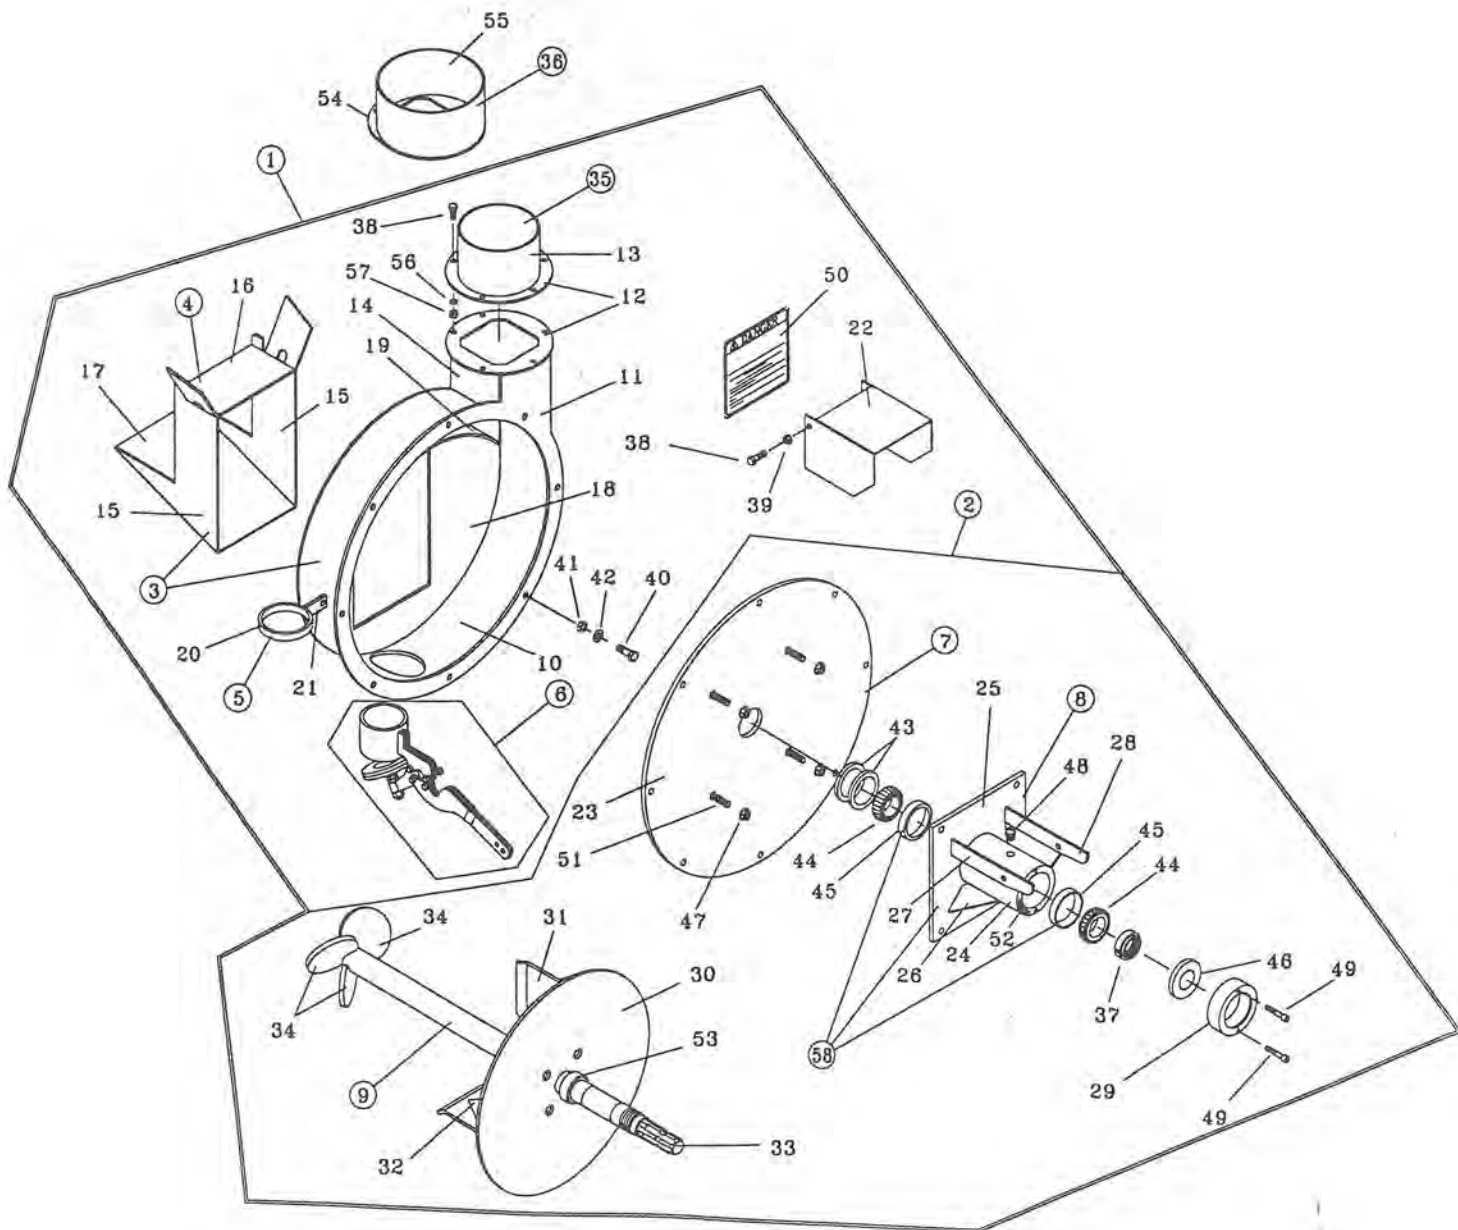

FAN & HOUSING KIT CONTINUED

<u>Keys</u>	<u>Parts Number</u>	<u>Description</u>	<u>Qty</u>
45	R20113	Cup	2
46	R21196	Seal - 1.5 X 2.835 X .313	1
47	R07879	7/16 Flange Nut	4
48	R08188	1/4 " Npt Grease Fitting	1
49	R08175	5/16-18 Unc X 1 3/4 Cap Screw	2
50	R09785	"Danger" Decal	1
51	R07774	7/16 X 1 1/4 Carriage Bolt Gr. 5 Black	4
52	R04100	Silicone Sealant	1
53	R20238	Hardened Sleeve	1
54	358-92-01-301	Discharge Ring - 8"	1
55	358-92-01-302	Discharge Tube	1
56	R07803	3/8 Lock Washer	5
57	R07783	3/8 Hex Nut	5
58	364-61-01-000	Brg Holder Assembly With Cups	1