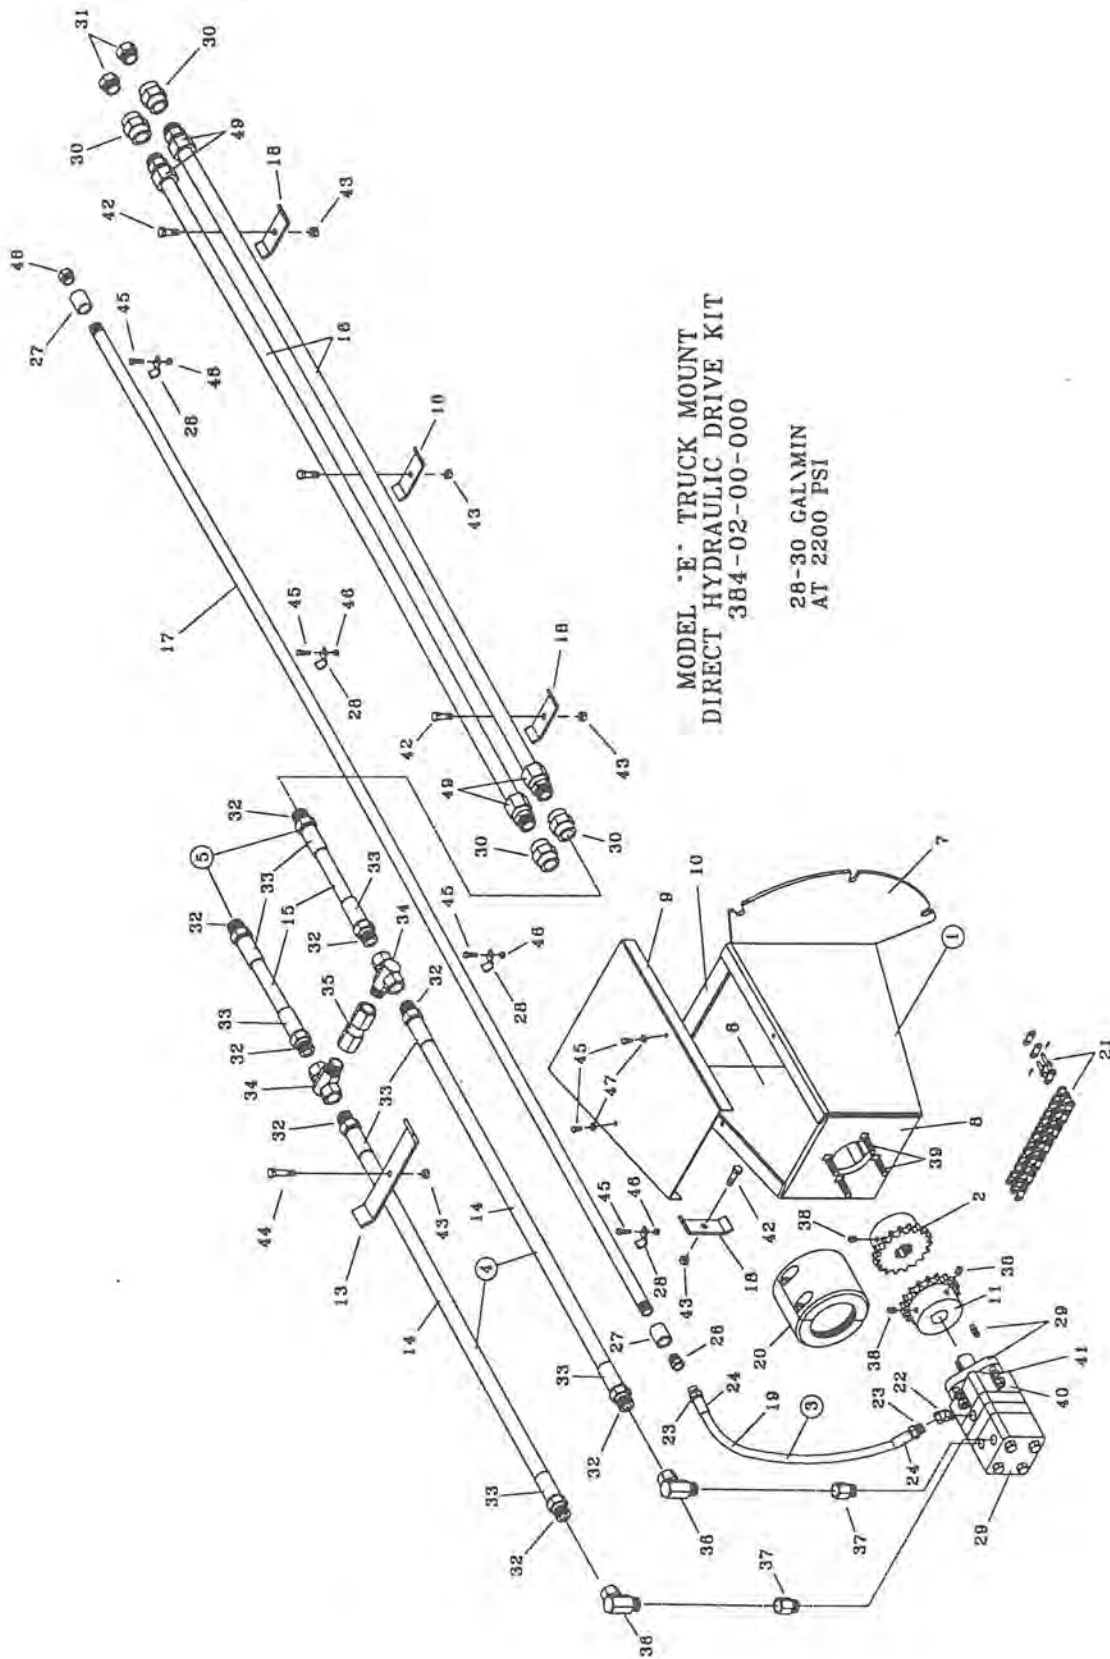

MODEL "E" TRUCK MOUNT
DIRECT HYDRAULIC DRIVE KIT
384-02-00-000

28-30 GALAMIN
AT 2200 PSI

<u>Keys</u>	<u>Parts Number</u>	<u>Description</u>	<u>Qty</u>
1	384-02-01-000	Direct Drive Mount Plate Assy.	1
2	384-02-00-072	#60 - 18 Sprocket W/6T Spline	1
3	384-02-03-000	Case Drain Hyd. Hose Assy.	1
4	384-02-05-000	Hydraulic Hose Assy.	2
5	351-03-00-000	Hydraulic Hose Assy.	2
6	384-02-01-002	R.H. Extension Plate	1
7	384-02-01-003	L.H. Extension Plate	1
8	384-02-01-004	Motor Mount Plate	1
9	384-02-00-005	Guard	1
10	384-02-01-012	Reinforcing Strap	1
11	384-02-00-007	60 B-18 Sprocket	1
12	364-48-23-162	Spline Adaptor	1
13	384-02-00-008	Hydraulic Hose Clamp	1
14	384-02-05-074	Hydraulic Hose 3/4"	2
15	351-03-00-004	Hydraulic Hose 3/4"	2
16	384-02-00-009	3/4" Hydraulic Pipe	2
17	384-02-00-010	1/2" Hydraulic Pipe	1
18	351-00-00-009	Hydraulic Pipe Fastener	4
19	384-02-03-011	1/4" Hydraulic Hose	1
20	R20617	#60-18 Coupling Cover	1
21	R20883	#60 Coupling Chain W/Conn Link	1
22	R21308	7/16 Sae X 1/4 Npt X 45 Deg. Adaptor	1
23	R20802	1/4" Npt Male Stem	1
24	R21231	Ferrule	2
25	R20803	3/8 Npt Male Stem	1
26	R02043	1/2 - 3/8 Bushing	1
27	R02059	1/2" Pipe Coupling	2
28	R21104	Pipe Clip	4
29	R21422	Msl60 Hydraulic Motor W/Key	1
30	R21401	3/4" Hydraulic Coupling	4
31	R21406	3/4" Plastic Plug	2
32	R21241	3/4" Male Stem	8
33	R20824	3/4" Ferrule	8
34	R21393	3/4 Npt Hydraulic Swivel Tee	2
35	R21202	3/4" Npt In Line Check Valve	1
36	R21332	3/4" Npt 90 Deg. Swivel Adaptor	2
37	R20815	7/8 Sae X 3/4" Npt Straight Swivel	2
38	R07911	3/8 X 3/4 Set Screw	4
39	R07744	1/2 X 2 Carriage Bolt	4
40	R07785	1/2" Hex Nut	4
41	R07805	1/2" Lock Washer	4
42	R07620	3/8 X 1 1/2 Hex Bolt	4
43	R08247	3/8" Nyloc Hex Nut	5
44	R07725	3/8 X 2 1/2" Hex Bolt	1
45	R07698	1/4 X 1/2 Hex Bolt	6
46	R07781	1/4" Hex Nut	4
47	R07801	1/4 Lock Washer	2
48	R02146	1/2" Plastic Pipe Plug	1
49	R22151	Adaptor	4