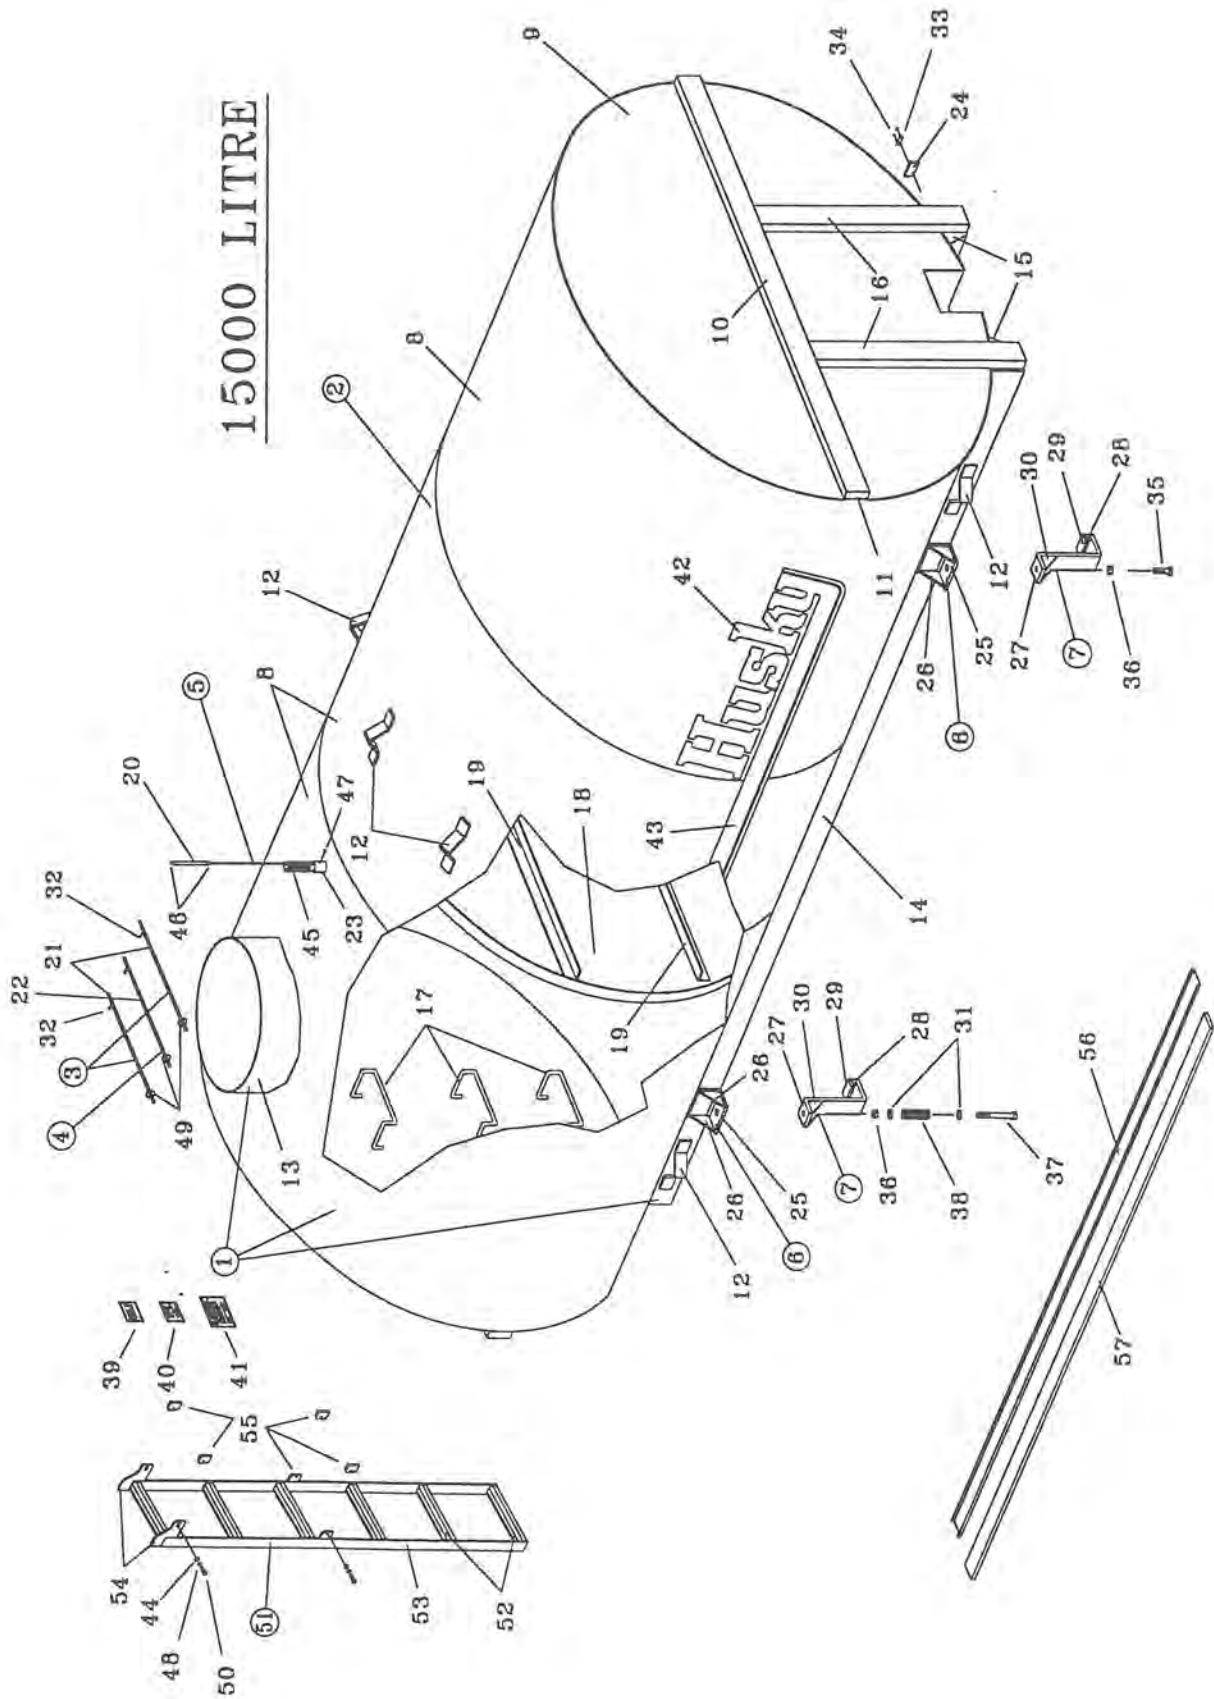

15000 LITRE

15000L TM 'E' TANK

<u>Key</u>	<u>Parts Number</u>	<u>Description</u>	<u>Qty</u>
1	385-01-00-000	15000 L Tank, Sill & Funnel Assy	1
2	335-01-01-000	15000 L Tank Assy	1
3	364-47-00-000	Short Safety Bar Assy	2
4	364-49-00-000	Long Safety Bar Assy	1
5	340-62-00-000	Husky Flag Kit	1
6	316-22-00-000	Hold Down Bracket Assy	4
7	316-24-00-000	Hold Down Assy	4
8	335-01-01-002	15000 L Tank Shell	3
9	330-66-21-254	15000 L Tank End	2
10	330-66-00-257	Tank Stiffener	2
11	330-66-00-258	Stiffener Caps	4
12	300-01-00-012	Lift Hook	7
13	364-02-00-006	Manhole	1
14	333-26-00-049	Sills	2
15	332-11-00-026	Sill Caps	4
16	332-11-00-051	Vertical Reinforcing Channel	4
17	364-02-00-008	Ladder Rung	3
18	330-66-21-256	Baffle	1
19	330-66-21-570	Baffler Reinforcing Angle	2
20	340-62-00-553	Indicator	1
21	364-47-00-155	Manhole Safety Bar	2
22	364-49-00-164	Long Safety Bar	1
23	340-00-00-536	Flag Spring Holder	1
24	340-01-00-498	Serial Number Plate	1
25	316-22-00-012	Hold Down Angle Bracket	4
26	316-22-00-035	Hold Down Angle Gusset	8
27	316-24-00-044	Bracket Main Pc	4
28	316-24-00-045	Spacer Bar	4
29	316-24-00-046	Hold Down Return	4
30	316-24-00-047	Gusset	8
31	R07828	1" Flat Washer	4
32	R08207	3/32 X 1 1/2" S.S. Cotter Pin	3
33	R09071	Serial Number	1
34	R08152	#6 X 1/4" Pan Head Screw	2
35	R07663	1" X 3" Hex Head Bolt	2
36	R08246	1" Nyloc Hex Nut	4
37	R07669	1" X 8" Hex Head Bolt	2
38	R08034	H P 88 1 X 4" Hold Down Spring	2
39	R09509	"Made In Canada" Decal	1
40	R09512	"Capacity" Decal	1
41	R09784	"Danger Toxic Gas" Decals	1
42	R09510	"Husky" Decal	2
43	R09511	Accent Strip	2
44	R07783	3/8 Hex Nut	4
45	R08037	Flag Spring	1
46	R08163	Clip	2
47	R07926	5/16 - 18 X 1/4" S.S. Set Screw	1
48	R07803	3/8 Lock Washer	4
49	R07825	1/2" Flat Washer	3
50	R07620	3/8 X 1 1/2 Hex Bolt	4
51	364-95-00-000	Ladder Assy	1
52	364-95-00-324	Ladder Step	6
53	364-95-00-325	Ladder Side	2
54	364-95-00-326	Ladder Lug	2
55	364-95-00-327	Ladder - Tank Lug	6
56	384-00-00-084	Sill Channel	3
57	384-00-00-106	Sill Rubber	2