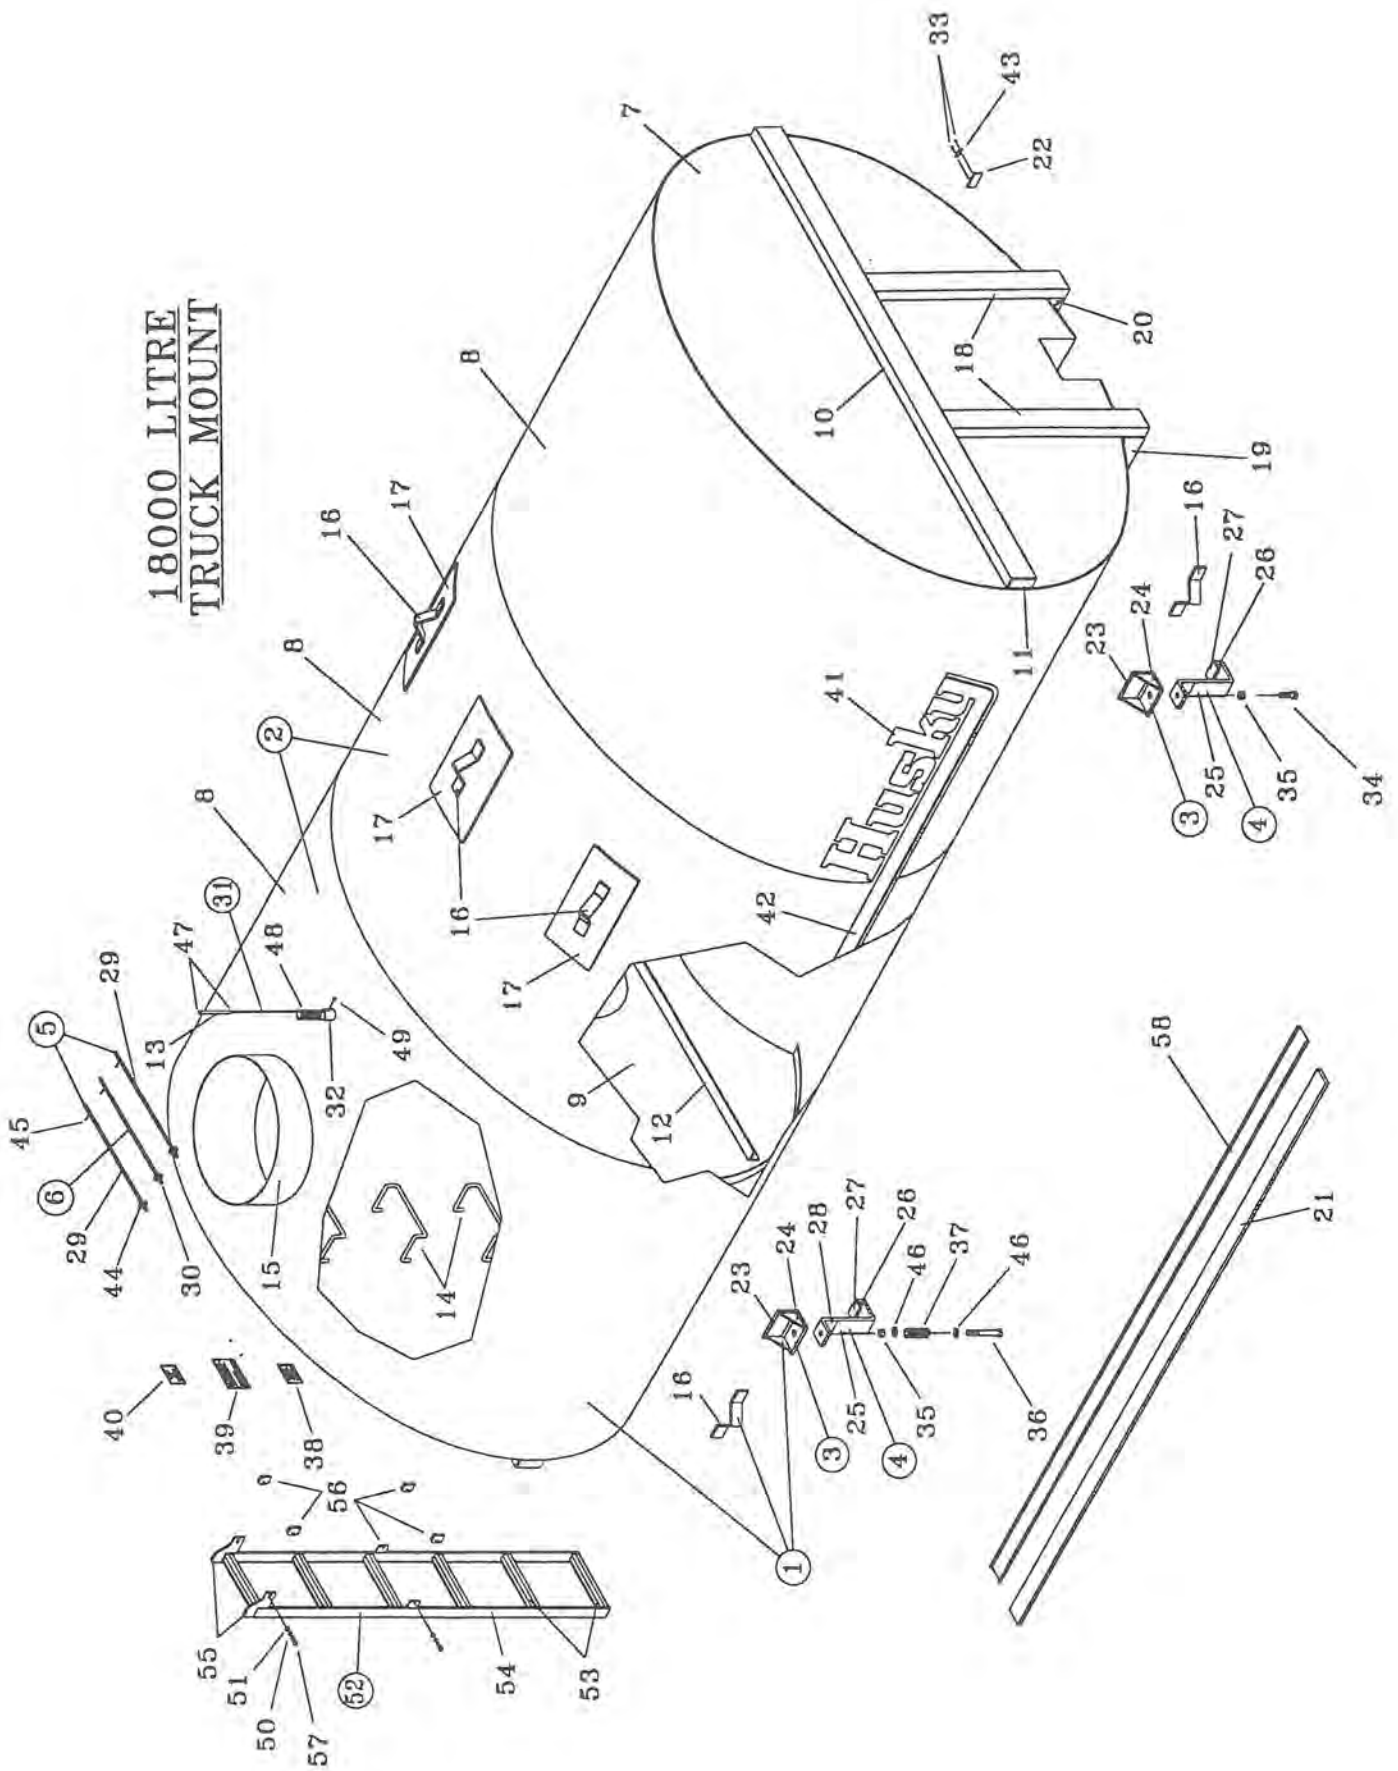

**18000 LITRE
TRUCK MOUNT**

18000 L TM "E" TANK

<u>Key</u>	<u>Parts Number</u>	<u>Description</u>	<u>Qty</u>
1	386-01-00-000	18000 L "E" Tank. Sill & Funnel Assy	1
2	340-01-01-000	18000L Tank Assy	1
3	316-22-00-000	Hold Down Bracket Assy	1
4	316-24-00-000	Hold Down Assy	4
5	364-47-00-000	Short Safety Bar Assy	2
6	364-49-00-000	Long Safety Bar Assy	1
7	340-01-01-300	Tank End	2
8	340-01-01-301	Tank Shell	3
9	340-01-01-302	Baffle	2
10	340-01-06-312	Tank End Stiffener	2
11	340-01-06-464	Stiffener Cap	4
12	340-01-01-557	Baffle Reinforcing Angle	4
13	340-62-00-553	Indicator	1
14	364-02-00-008	Ladder Rung	4
15	364-02-00-006	Manhole	1
16	300-01-00-012	Lift Hook	7
17	340-01-00-546	Reinforcing Plate	3
18	386-01-00-001	Vertical Reinforcing Channel	4
19	340-00-00-515	Sill	2
20	340-00-00-516	Sill Cap	4
21	384-00-00-106	Sill Rubber	2
22	340-01-00-498	Serial Number Plate	1
23	316-22-00-012	Hold Down Angle Bracket	4
24	316-22-00-035	Hold Down Angle Gusset	8
25	316-24-00-044	Bracket Main Piece	4
26	316-24-00-045	Spacer Bar	4
27	316-24-00-046	Hold Down Return	4
28	316-24-00-047	Gusset	8
29	364-00-00-155	Short Manhole Safety Bar	2
30	364-49-00-164	Long Manhole Safety Bar	1
31	340-62-00-000	Husky Flag Kit	1
32	340-00-00-536	Flag Spring Holder	1
33	R08152	#6 X 1/4" Pan Head Screw	2
34	R07663	1" X 3" Hex Head Bolt	2
35	R08246	1" Nyloc Hex Nut	4
36	R07669	1" X 8" Hex Hd Bolt	2
37	R08034	Hp88 1 X 4 Hold Down Spring	2
38	R09512	"Capacity" Decal	1
39	R09784	"Danger Toxic Gas" Decal	1
40	R09509	"Made In Canada" Decal	1
41	R09510	"Husky" Decal	2
42	R09511	Accent Strips	2
43	R09071	Serial Number	1
44	R07825	1/2" Flat Washer	3
45	R08207	3/32 X 1 1/2" S.S. Cotter Pin	3
46	R07828	1" Flat Washer	1
47	R08163	Clip	1
48	R08037	Flag Spring	1
49	R07926	5/16 - 18 X 1/4" S.S. Set Screw	1
50	R07803	3/8 Lock Washer	4
51	R07783	3/8" Hex Nut	4
52	364-95-00-000	Ladder Assy	1
53	364-95-00-324	Ladder Step	6
54	364-95-00-325	Ladder Side	2
55	364-95-00-326	Ladder Lug	2
56	364-95-00-327	Ladder Tank Lug	6
57	R07620	3/8 X 1 1/2 Hex Bolt	4
58	384-00-00-084	Sill Channel	3