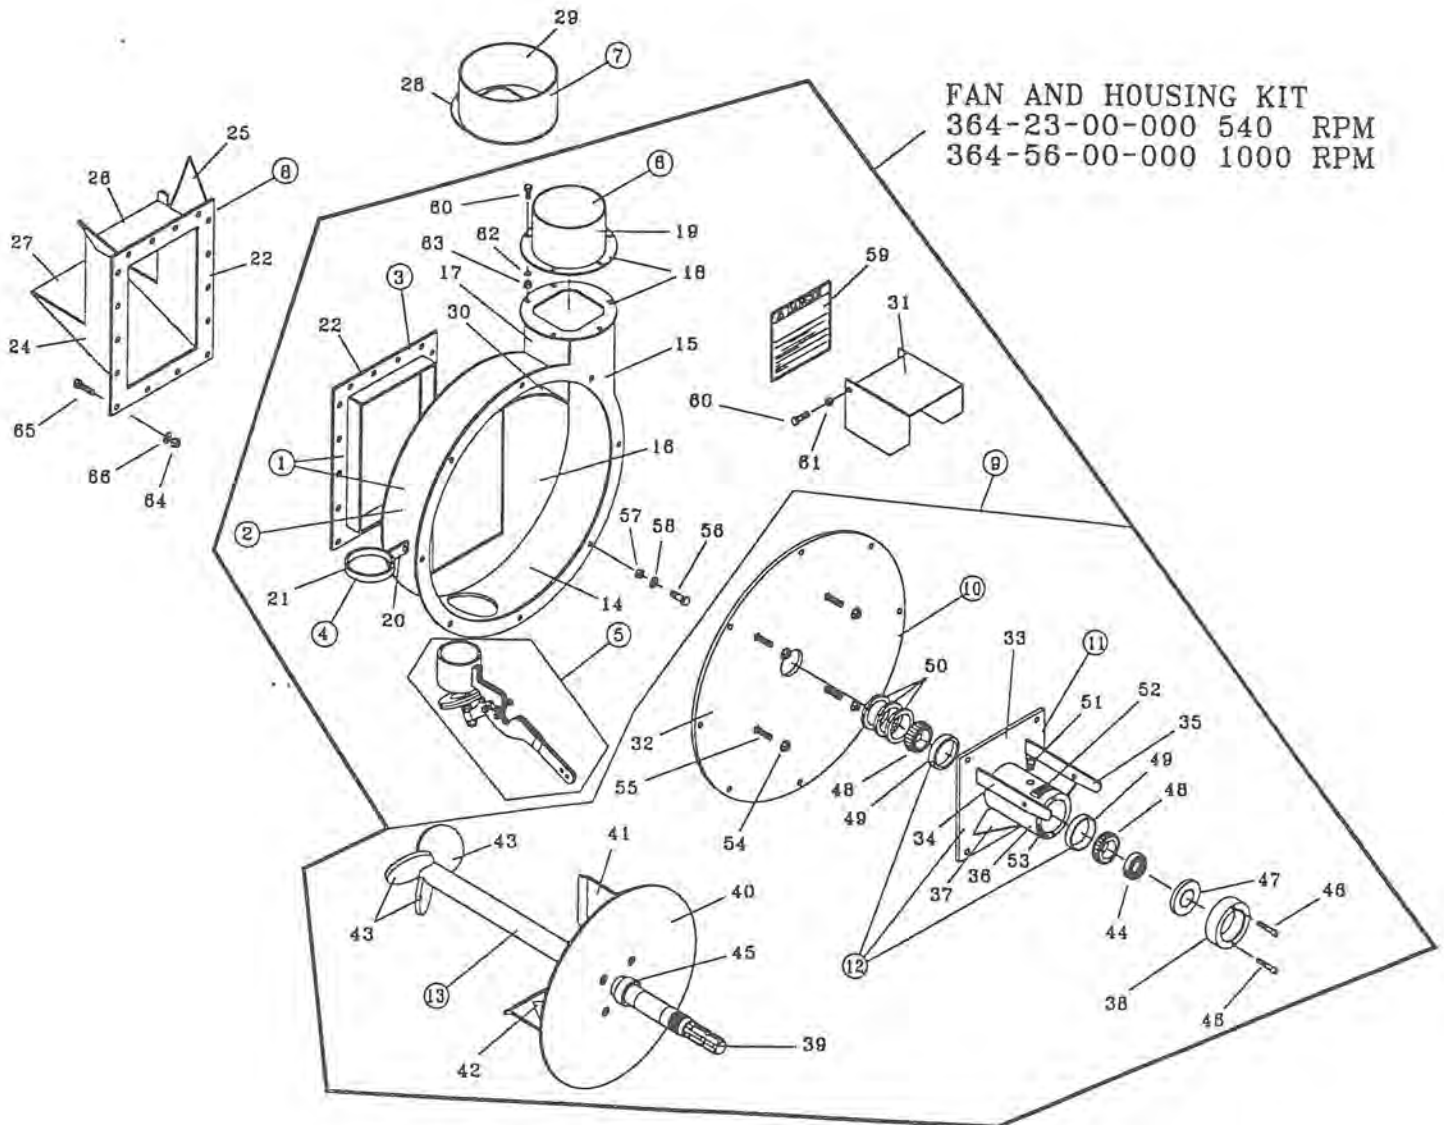

FAN & HOUSING KIT CONTINUED

Keys	Parts Number	Description	Qty
50	R21197	Seal 2 1/2 X 3 X 1/4	3
51	R08188	1/4" N P T Grease Fitting	1
52	R09787	"Grease" Decal	1
53	R04100	Silicone Sealant	1
54	R07879	7/16" Flange Nut	4
55	R07774	7/16 X 1 1/4 Carriage Bolt Gr.5 Black	4
56	R07671	7/16 X 1 1/4 Hex Bolt	8
57	R07784	7/16 Hex Nut	8
58	R07804	7/16 Lock Washer	8
59	R09785	"Danger" Decal	1
60	R07619	3/8 X 1 Hex Bolt	7
61	R07886	3/8 Lock Nut	2
62	R07803	3/8 Lock Washer	5
63	R07783	3/8 Hex Nut	5
64	R07785	1/2" Hex Nut	16
65	R07664	1/2 X 1 1/4 Hex Bolt	16
66	R07805	1/2" Lock Washer	16