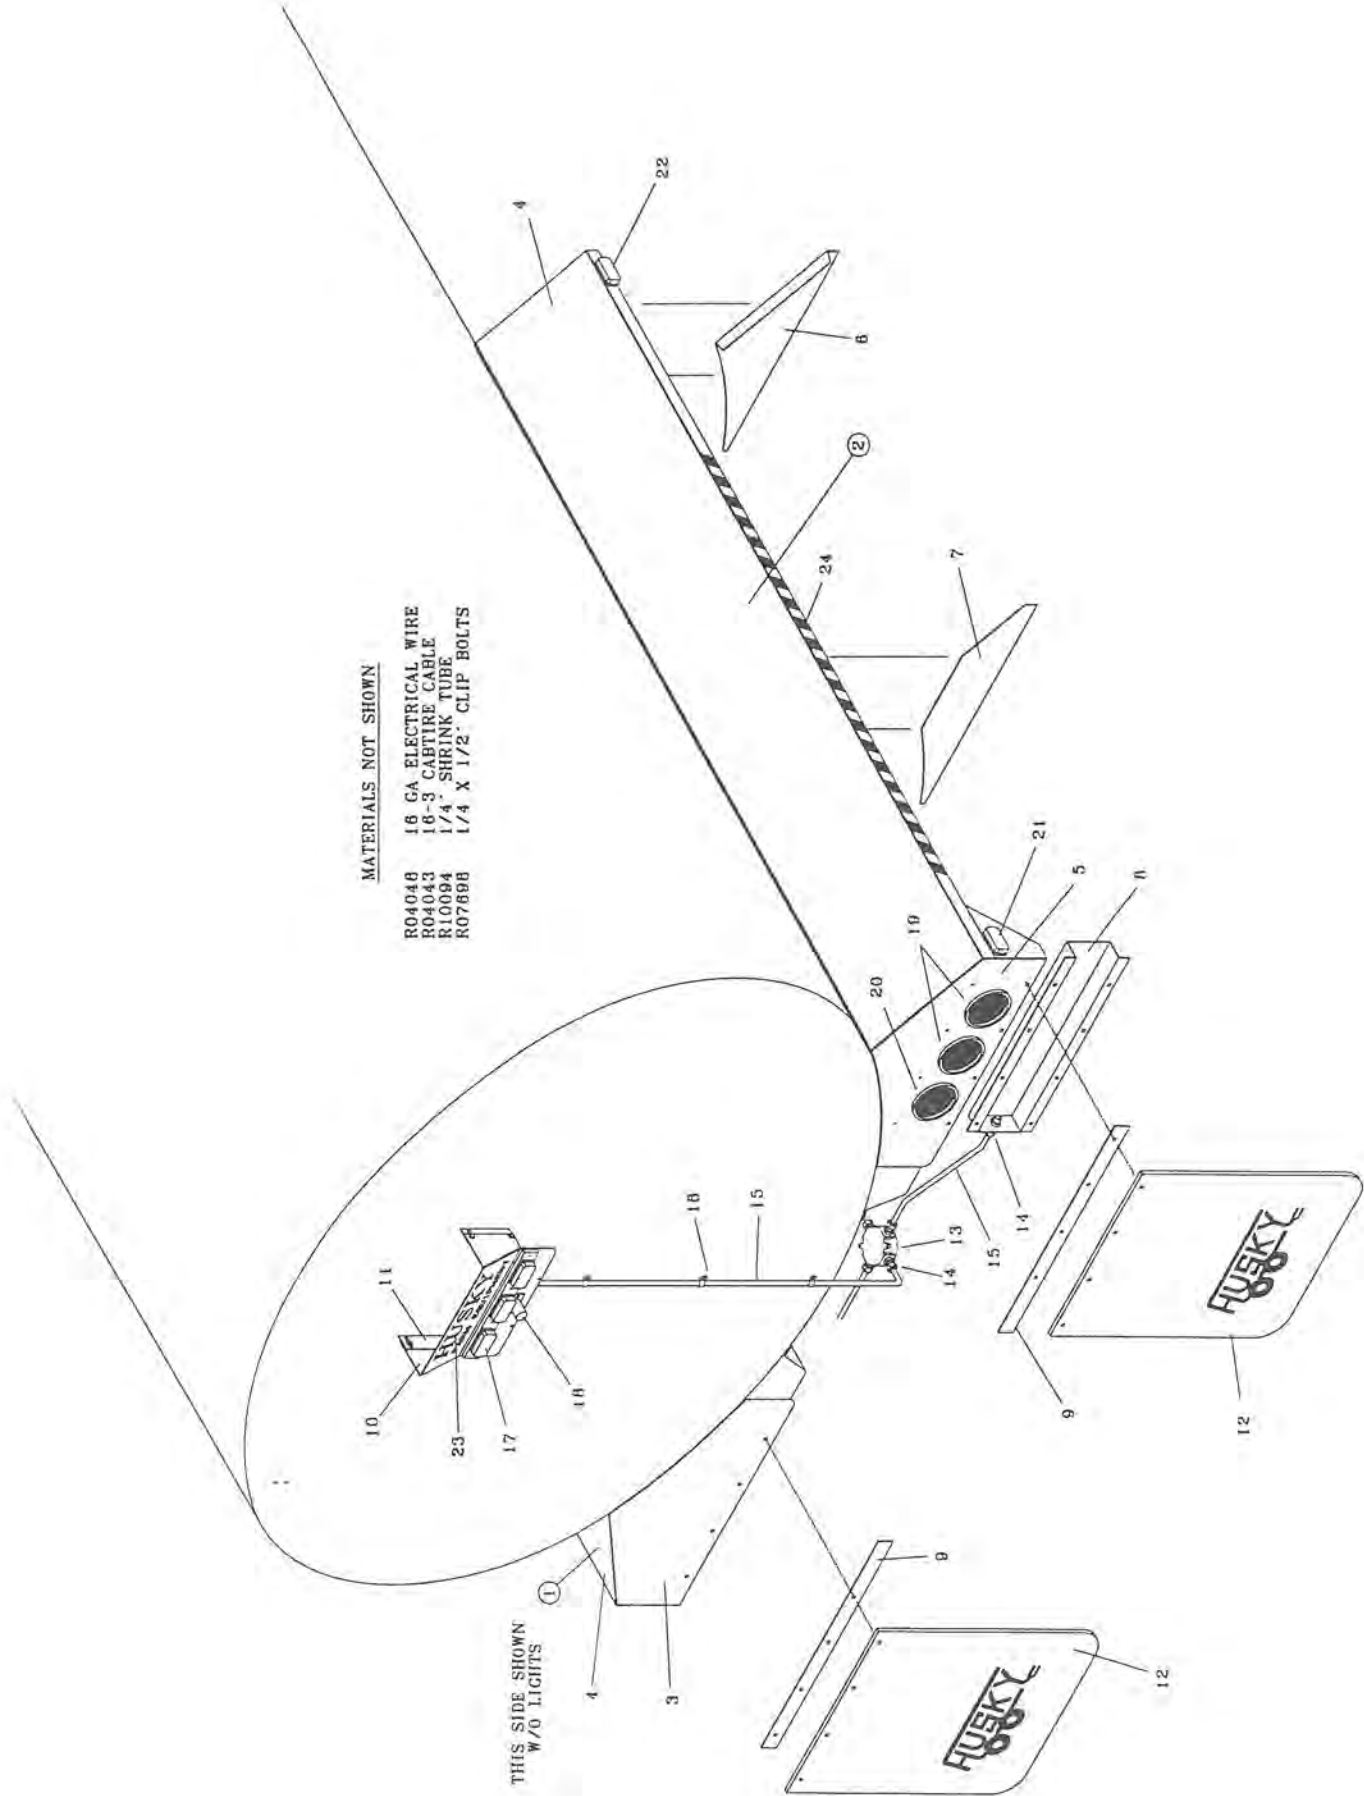

MATERIALS NOT SHOWN

- R04048 16 GA ELECTRICAL WIRE
- R04043 16-3 CAPTIVE CABLE
- R10094 1/4" SHRINK TUBE
- R07898 1/4 X 1/2" CLIP BOLTS

THIS SIDE SHOWN
W/O LIGHTS

ACCESSORIES

<u>Keys</u>	<u>Parts Number</u>	<u>Description</u>	<u>Qty</u>
1	332-27-00-000	Taper Fender Kit-No Lights-8 Ft O A 14000 & 15000L	1
	327-29-00-000	Taper Fender Kit-No Lights-8Ft O A 12000L	
	386-02-00-000	Taper Fender Kit-No Lights-8' 6" O A 18000 & 23000L	
2	332-31-00-000	Taper Fender Kit W/Lights-8Ft O A 14000 & 15000L	1
	327-32-00-000	Taper Fender Kit W/Lights-8 Ft OA 12000L	
	386-03-00-000	Taper Fender Kit W/Lights-8' 6" O A 18000 & 23000L	
3	332-27-00-069	14000L & 15000L Fender End-No Lights R.H 8 Ft. OA	1
	332-27-00-070	14000L & 15000L Fender End-No Lights L.H 8Ft O A	
	327-29-00-076	12000L Fender End-No Lights Rh 8Ft O A	
	327-29-00-077	12000L Fender End-No Lights LH 8Ft OA	
	386-02-00-013	18000L & 23000L Fender Ends-No Lights Rh 8' 6" O A	
	386-02-00-014	18 & 23000L Fender Ends-No Lights L.H 8' 6"O A	
4	332-27-00-054	14000 & 15000L Fender-8Ft OA	1
	327-29-00-061	12000L Fender-8 Ft O A	
5	386-02-00-015	18000L & 23000L Fender-8' 6" O A	1
	332-31-00-071	R H Fender End W/Lights-8Ft O A 14000 & 15000L	
	332-31-00-072	LH Fender End W/Lights-8Ft OA 14000 & 15000L	
	327-32-00-074	Rh Fender End W/Lights-8Ft O A 12000L	
	327-32-00-075	Lh Fender End W/Lights-8Ft O A 12000L	
	386-03-00-016	R H Fender End W/Lights-8' 6" O A 18 & 23000L	
	386-03-00-017	LH Fender End W/Lights-8' 6" OA 18 & 23000L	
6	332-27-00-056	14000 & 15000L Front End Plate L H	1
	332-27-00-053	14000 & 15000L Front End Plate R H	
	327-29-00-062	12000L Front End Plate R H	
	327-29-00-063	12000L Front End Plate LH	
	386-02-00-018	18000 & 23000L Front End Plate R H	
7	386-02-00-019	18000 & 23000L Front End Plate L H	1
	332-27-00-055	14000 & 15000L Fender Gusset	
	327-29-00-064	12000L Fender Gusset	
	386-02-00-020	18000 & 23000L Fender Gusset	
8	332-31-00-073	Inside Light Cover	2
9	372-00-00-032	Mudflap Clamp Strap	2
10	372-00-00-045	Sticker Plate	1
11	372-00-00-046	Sticker Plate Bracket	2
12	R09528	Mud Flap	2
13	R10192	Aluminium Junction Box W/Lid	1
14	R10194	Water Tight Connectors	-
15	R04060	1/2" Plastic Tube	-
16	R21082	Hose Clips	-
17	R10091	3 Cluster Clearance Light	1
18	R10093	Licence Plate Light	1
19	R10087	4" Stop & Tail Light	4
20	R10088	4" Clear Backup Light	2
21	R10089	Red Clearance Light	2
22	R10090	Amber Clearance Light	2
23	R09502	Husky Decal	
24	R10361	Reflective Tape