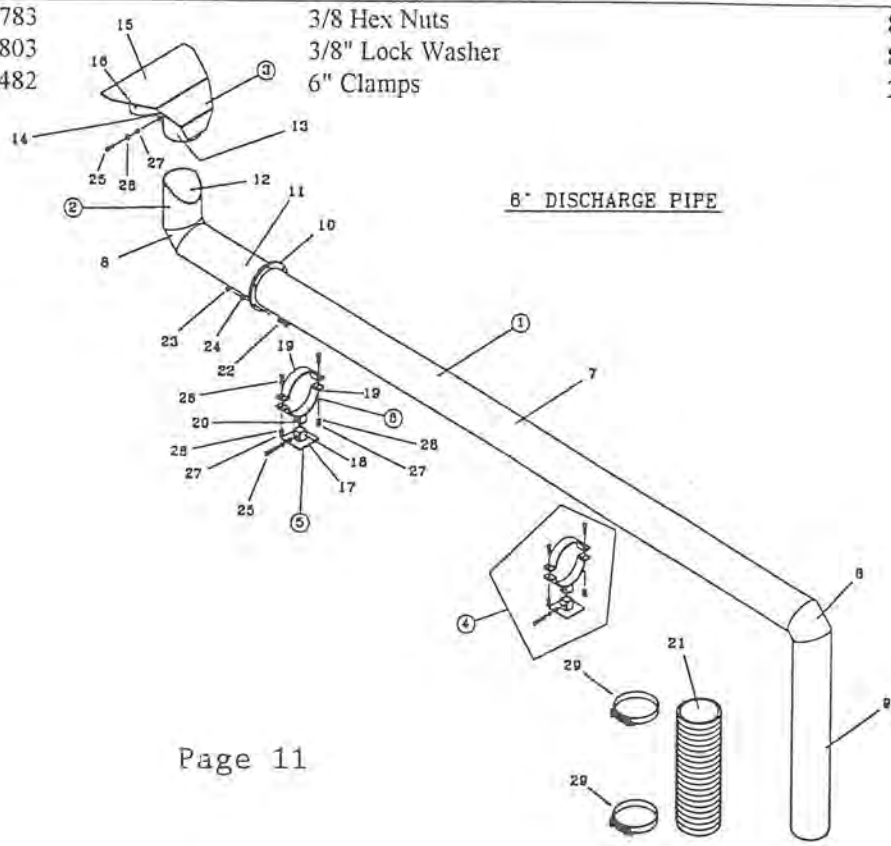

<u>Keys</u>	<u>Parts Number</u>	<u>Description</u>	<u>Qty</u>
1	364-19-00-000	Discharge Pipe Assembly - 14000L	1
	359-30-00-000	Discharge Pipe Assembly - 15000L	1
	362-59-00-000	Discharge Pipe Assembly - 9000L & 12000L	1
	362-20-00-000	Discharge Pipe Assembly - 7000L	1
2	364-25-00-000	Discharge Pipe End Section	1
3	364-68-00-000	Splash Plate Assembly	1
4	357-16-00-000	6" Discharge Pipe Holder Kit	2
5	357-16-01-000	Base Holder Assy	2
6	357-16-02-000	Pipe Holder Assy	2
7	364-19-00-065	Horizontal Discharge Pipe 9000L, 12000L & 14000L	1
	359-30-00-108	Horizontal Discharge Pipe 15000L	1
	362-20-00-068	Horizontal Discharge Pipe 7000L	1
8	364-19-00-082	Discharge Pipe Corner Piece	2
9	364-19-00-064	Vertical Discharge Pipe 14000L & 15000L	1
	362-20-00-184	Vertical Discharge Pipe 7000L, 9000L & 12000L	1
10	364-19-00-087	Flange	2
11	364-25-00-088	Discharge Pipe Flange Piece	2
12	364-25-00-067	Discharge Pipe End Piece	1
13	364-68-00-215	Clamping Tube	1
14	364-21-00-071	Clamping Tube Bracket	2
15	364-21-00-069	Splash Plate	1
16	364-21-00-224	Splash Plate Wing	2
17	357-16-01-130	Base Plate	2
18	357-16-01-131	Stub	2
19	357-16-00-133	Pipe Holder - 6"	4
20	357-16-02-137	Upper Stub	2
21	364-00-00-066	Flex Hose	1
22	R07671	7/16 X 1 1/4 Hex Bolt	6
23	R07784	7/16 Hex Nut	6
24	R07804	7/16 Lock Washer	6
25	R07622	3/8 X 2 1/2 Hex Bolt	4
26	R07620	3/8 X 1 1/2 Hex Bolt	4
27	R07783	3/8 Hex Nuts	8
28	R07803	3/8" Lock Washer	8
29	R02482	6" Clamps	2