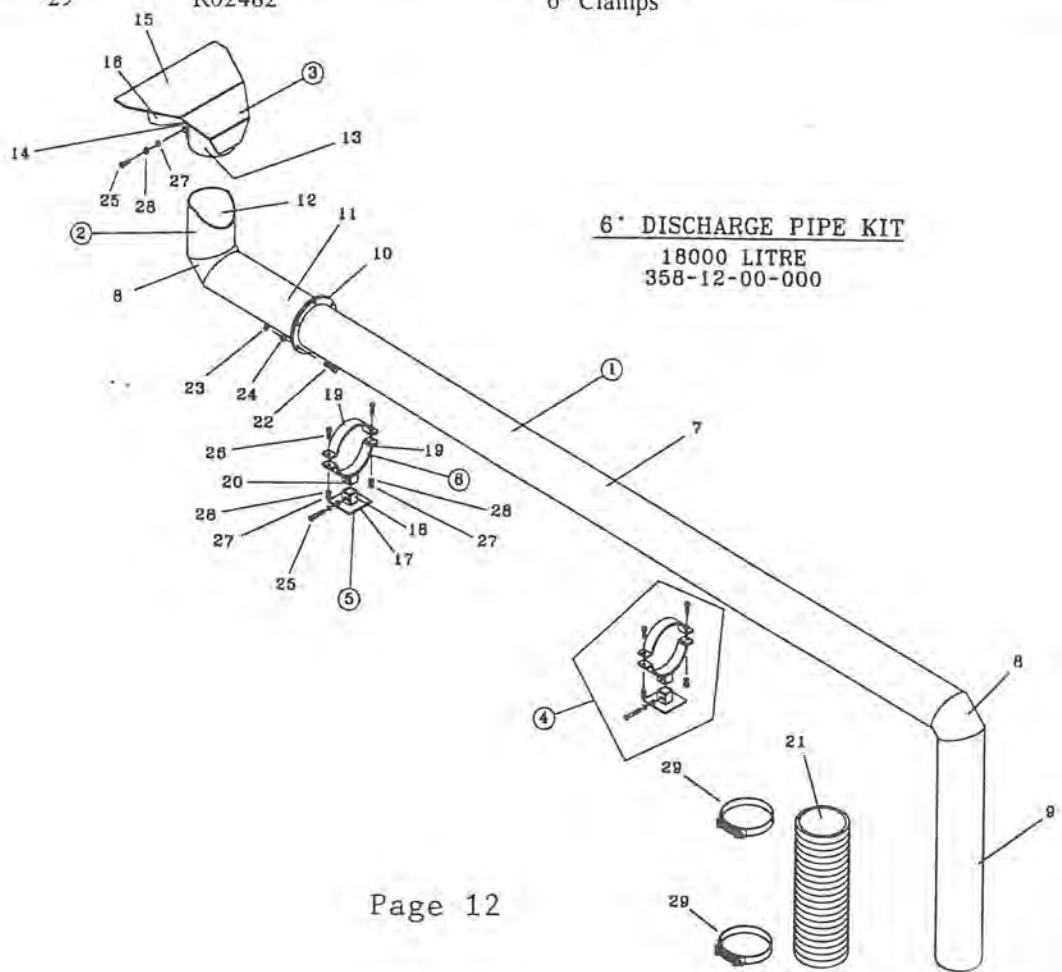

18000L DISCHARGE PIPE ASSEMBLY

<u>Keys</u>	<u>Parts Number</u>	<u>Description</u>	<u>Qty</u>
1	358-32-00-000	Discharge Pipe Assy - 18000L	1
2	364-25-00-000	Discharge Pipe End Section	1
3	364-68-00-000	Splash Plate Assy.	1
4	357-16-00-000	6" Discharge Pipe & Holder	2
5	357-16-01-000	Base Holder Assy.	2
6	357-16-02-000	Pipe Holder Assy	2
7	359-30-00-108	18000L Discharge Pipe - 6"	1
8	364-19-00-082	Discharge Pipe Corner Piece	2
9	358-32-00-109	Vertical Discharge Pipe	1
10	364-19-00-087	Flange	2
11	364-25-00-088	Discharge Pipe Flange Piece	1
12	364-25-00-067	Discharge Pipe End Piece	1
13	364-68-00-215	Clamping Tube	1
14	364-21-00-071	Clamping Tube Bracket	2
15	364-21-00-069	Splash Plate	1
16	364-21-00-224	Splash Plate Wing	2
17	357-16-01-130	Base Plate	2
18	357-16-01-131	Stub	2
19	357-16-00-133	Pipe Holder - 6"	4
20	357-16-02-137	Upper Stub	2
21	364-00-00-066	Flex Hose	1
22	R07671	7/16 X 1 1/4 Hex Bolt	6
23	R07784	7/16 Hex Nut	6
24	R07804	7/16 Lock Washer	6
25	R07622	3/8 X 2 1/2 Hex Bolt	4
26	R07620	3/8 X 1 1/2 Hex Bolt	4
27	R07783	3/8 Hex Nuts	8
28	R07803	3/8" Lock Washer	8
29	R02482	6" Clamps	2