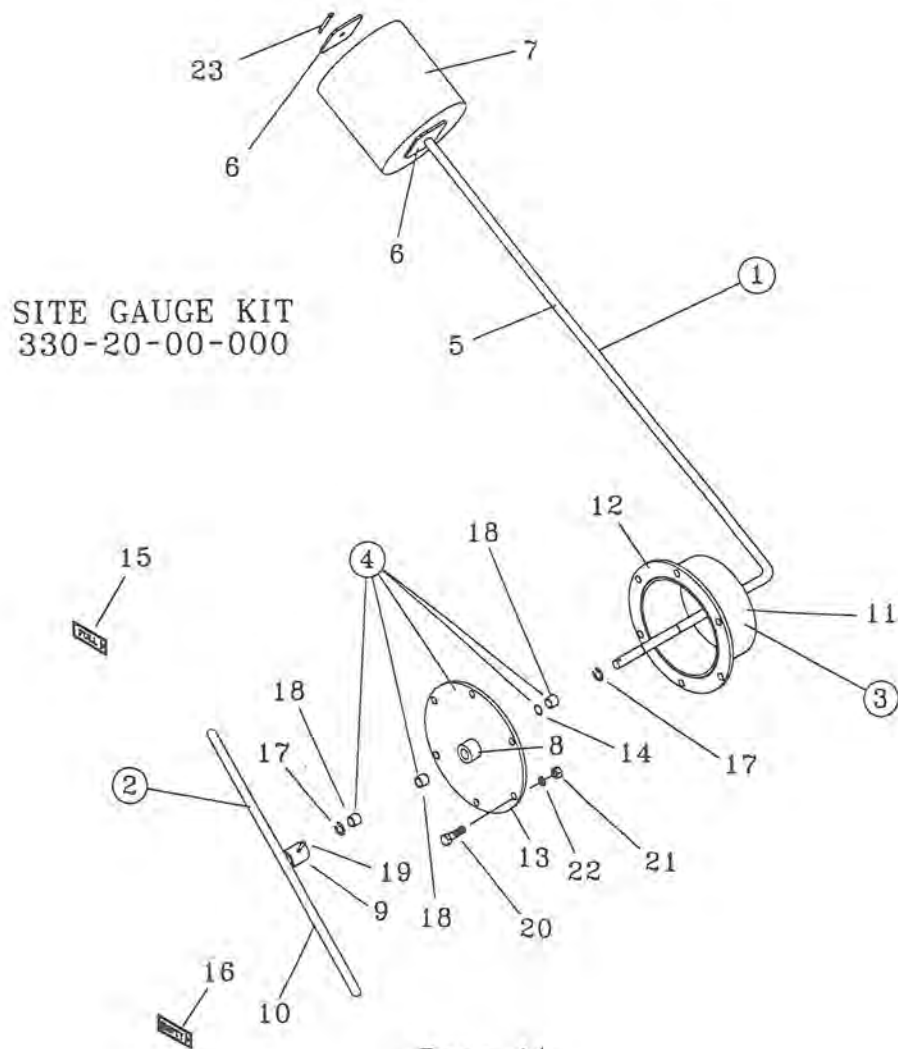

<u>Key</u>	<u>Parts Number</u>	<u>Description</u>	<u>Qty</u>
1	330-20-01-000	Float Arm Assy	1
2	330-20-02-000	Indicator Arm Assy	1
3	330-20-03-000	Access Tube Assy.	1
4	330-20-04-000	Cover Plate Assy	1
5	330-20-01-551	Float Arm	1
6	330-20-01-552	Float Straps	2
7	330-93-00-375	Float	1
8	330-20-04-562	Bronze Bearing Holder	1
9	330-20-02-553	Indicator Arm Hub	1
10	330-20-02-554	Indicator Arm	1
11	330-20-03-556	Access Tube	1
12	330-20-03-560	Access Tube Flange	1
13	330-20-00-557	Cover Plate	1
14	R20865	1/2 X 5/8 X 1/16" O Ring	1
15	R09529	"Full" Decal	1
16	R09530	"Empty" Decal	1
17	R07974	External Retaining Ring	2
18	R21173	1/2 X 5/8 X 1/2" Bronze Bushing	3
19	R08241	3/16 X 1 Stainless Steel Roll Pin	1
20	R07675	3/8 X 1 1/4" Hex Bolt	6
21	R07783	3/8" Hex Nut	6
22	R07803	3/8" Lock Washer	6
23	R08021	1/8 X 1 1/2" Stainless Steel Cotter Pin	1