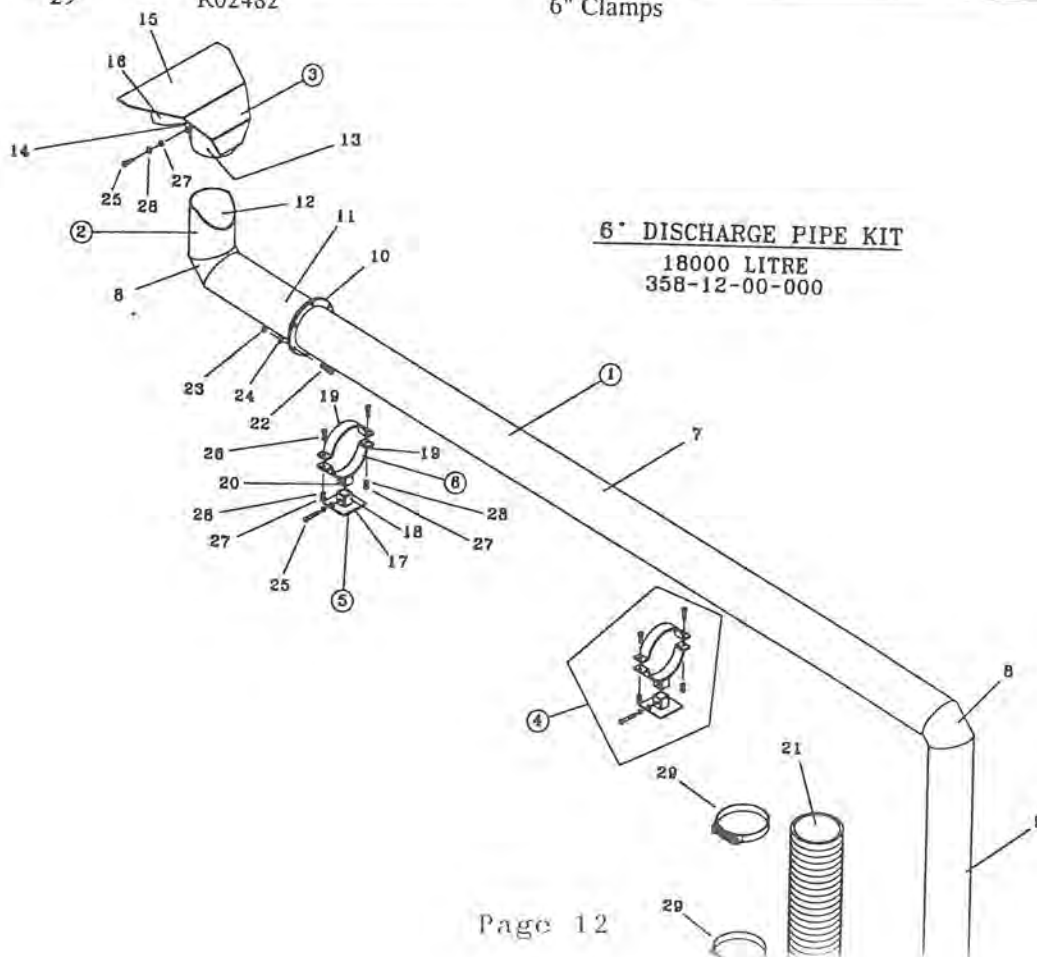

18000L DISCHARGE PIPE ASSEMBLY

<u>Keys</u>	<u>Parts Number</u>	<u>Description</u>	<u>Qty</u>
1	358-32-00-000	Discharge Pipe Assy - 18000L	1
2	364-25-00-000	Discharge Pipe End Section	1
3	364-68-00-000	Splash Plate Assy.	1
4	357-16-00-000	6" Discharge Pipe & Holder	2
5	357-16-01-000	Base Holder Assy.	2
6	357-16-02-000	Pipe Holder Assy	2
7	359-30-00-108	18000L Discharge Pipe - 6"	1
8	364-19-00-082	Discharge Pipe Corner Piece	2
9	358-32-00-109	Vertical Discharge Pipe	1
10	364-19-00-087	Flange	2
11	364-25-00-088	Discharge Pipe Flange Piece	1
12	364-25-00-067	Discharge Pipe End Piece	1
13	364-68-00-215	Clamping Tube	1
14	364-21-00-071	Clamping Tube Bracket	2
15	364-21-00-069	Splash Plate	1
16	364-21-00-224	Splash Plate Wing	2
17	357-16-01-130	Base Plate	2
18	357-16-01-131	Stub	2
19	357-16-00-133	Pipe Holder - 6"	4
20	357-16-02-137	Upper Stub	2
21	364-00-00-066	Flex Hose	1
22	R07671	7/16 X 1 1/4 Hex Bolt	6
23	R07784	7/16 Hex Nut	6
24	R07804	7/16 Lock Washer	6
25	R07622	3/8 X 2 1/2 Hex Bolt	4
26	R07620	3/8 X 1 1/2 Hex Bolt	4
27	R07783	3/8 Hex Nuts	8
28	R07803	3/8" Lock Washer	8
29	R02482	6" Clamps	2