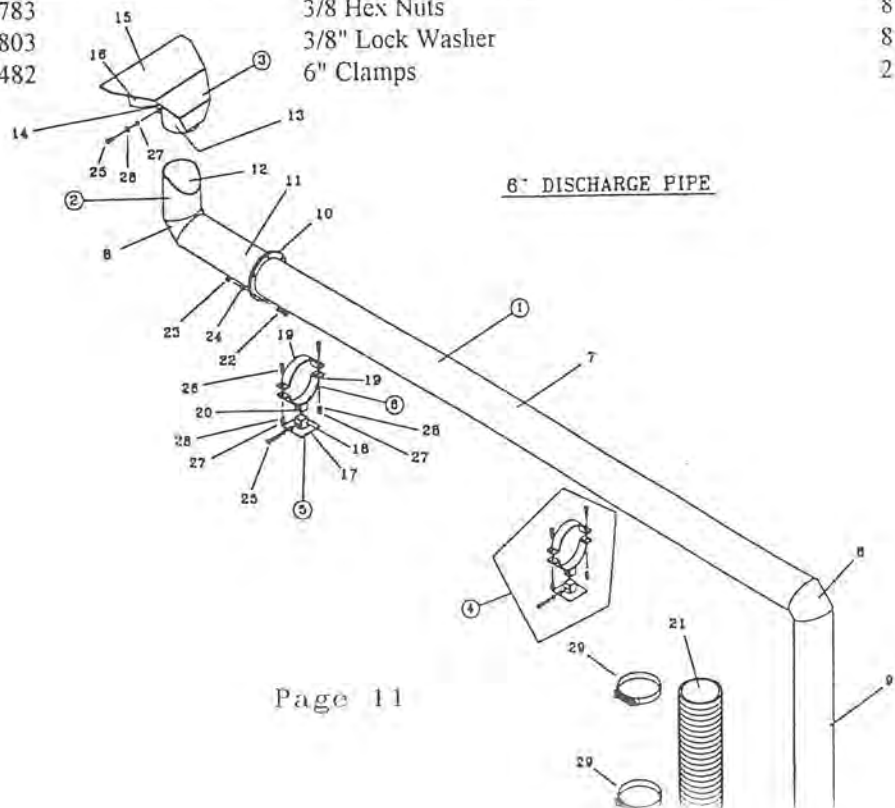

<u>Keys</u>	<u>Parts Number</u>	<u>Description</u>	<u>Qty</u>
1	364-19-00-000	Discharge Pipe Assembly - 14000L	1
	359-30-00-000	Discharge Pipe Assembly - 15000L	1
	362-59-00-000	Discharge Pipe Assembly - 9000L & 12000L	1
	362-20-00-000	Discharge Pipe Assembly - 7000L	1
2	364-25-00-000	Discharge Pipe End Section	1
3	364-68-00-000	Splash Plate Assembly	1
4	357-16-00-000	6" Discharge Pipe Holder Kit	2
5	357-16-01-000	Base Holder Assy	2
6	357-16-02-000	Pipe Holder Assy	2
7	364-19-00-065	Horizontal Discharge Pipe 9000L, 12000L & 14000L	1
	359-30-00-108	Horizontal Discharge Pipe 15000L	1
	362-20-00-068	Horizontal Discharge Pipe 7000L	1
8	364-19-00-082	Discharge Pipe Corner Piece	2
9	364-19-00-064	Vertical Discharge Pipe 14000L & 15000L	1
	362-20-00-184	Vertical Discharge Pipe 7000L, 9000L & 12000L	1
10	364-19-00-087	Flange	2
11	364-25-00-088	Discharge Pipe Flange Piece	2
12	364-25-00-067	Discharge Pipe End Piece	1
13	364-68-00-215	Clamping Tube	1
14	364-21-00-071	Clamping Tube Bracket	2
15	364-21-00-069	Splash Plate	1
16	364-21-00-224	Splash Plate Wing	2
17	357-16-01-130	Base Plate	2
18	357-16-01-131	Stub	2
19	357-16-00-133	Pipe Holder - 6"	4
20	357-16-02-137	Upper Stub	2
21	364-00-00-066	Flex Hose	1
22	R07671	7/16 X 1 1/4 Hex Bolt	6
23	R07784	7/16 Hex Nut	6
24	R07804	7/16 Lock Washer	6
25	R07622	3/8 X 2 1/2 Hex Bolt	4
26	R07620	3/8 X 1 1/2 Hex Bolt	4
27	R07783	3/8 Hex Nuts	8
28	R07803	3/8" Lock Washer	8
29	R02482	6" Clamps	2