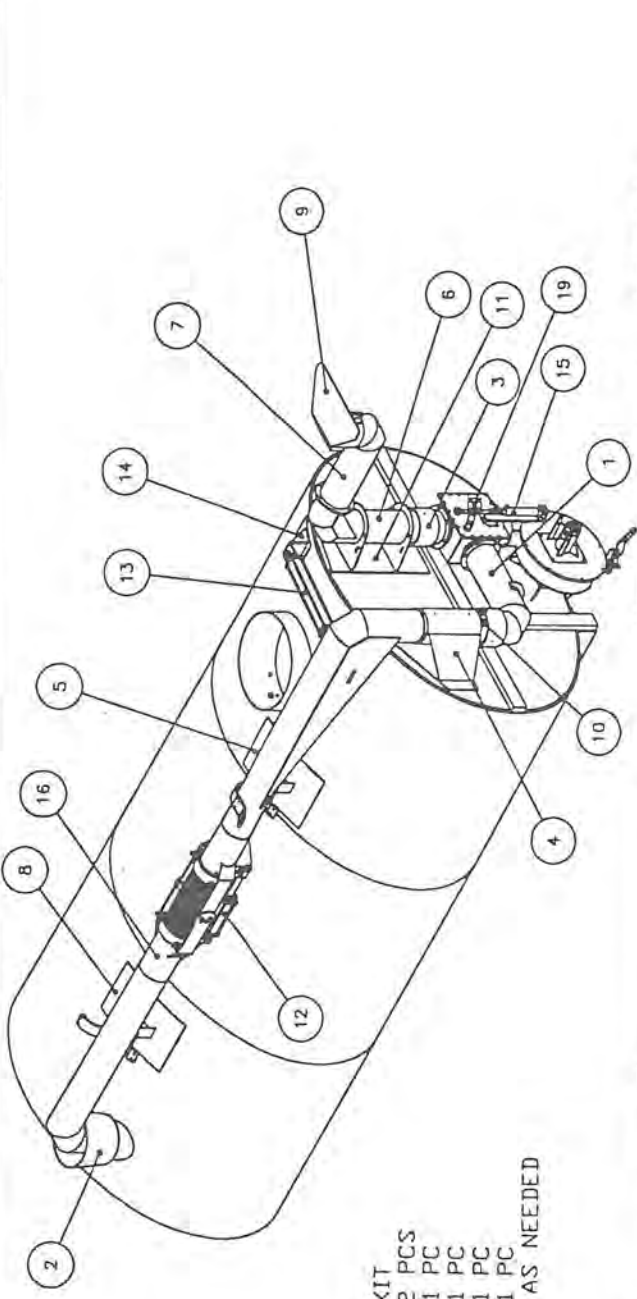

HUSKY HUSKY FARM EQUIPMENT LTD
TRUCK MOUNT SPREADER
SCALE: DRAWN BY: KS
DESC: 8' SWING BODY KIT W/SPLASH PLATE DATE: NOV 22/2000
MAT'L: QTY: 1 SIZE: R
385-05-00-000

1. ADDITIONAL PARTS INCLUDED IN KIT
   384-06-11-000 HYD HOSE ASSY 2 PCS
   384-06-12-000 HYD HOSE ASSY 1 PC
   384-06-13-000 HYD HOSE ASSY 1 PC
   384-06-14-000 HYD HOSE ASSY 1 PC
   384-06-15-000 HYD HOSE ASSY 1 PC
   290-00-00-167 HYD HOSE CLIPS AS NEEDED
   RESTRICTORS, ELBOWS, BUSHINGS
   AND ALL NUTS AND BOLTS.