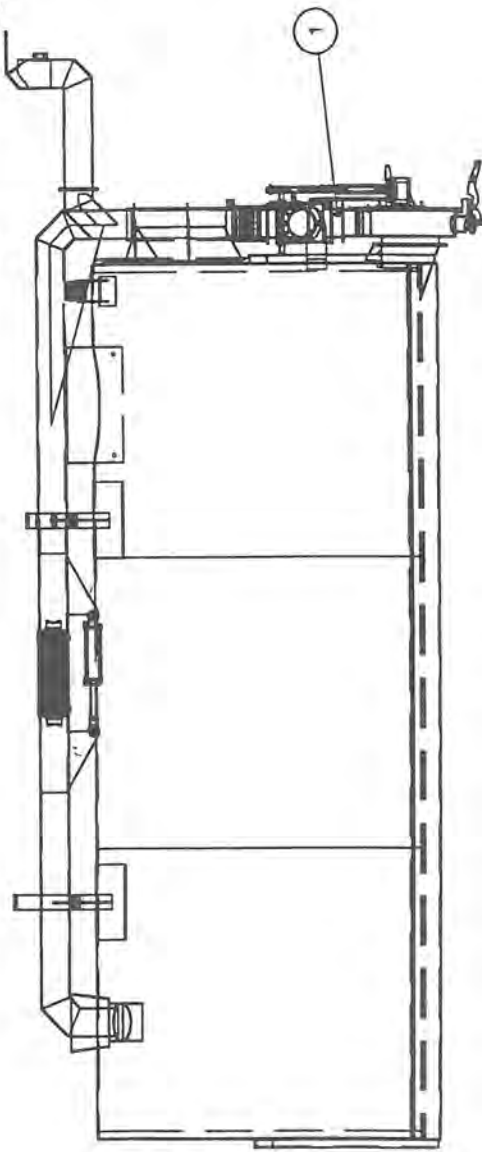

ADDITIONAL PARTS INCLUDED IN KIT
384-06-11-000 HYD HOSE ASSY 2 PCS
384-06-12-000 HYD HOSE ASSY 1 PC
384-06-13-000 HYD HOSE ASSY 1 PC
384-06-14-000 HYD HOSE ASSY 1 PC
384-06-15-000 HYD HOSE ASSY 1 PC
290-00-00-167 HYD HOSE CLIPS AS NEEDED
RESTRICTORS, ELBOWS, BUSHINGS
AND ALL NUTS AND BOLTS.

HUSKY HUSKY FARM EQUIPMENT LTD	
TRUCK MOUNT SPREADER	SCALE: KS
DESC: 6' SWING BOOM KIT V/SPLASH PLATE	DRAWN BY: KS
MAT'L:	DATE: NOV 22/2000
QTY: 1	SIZE: R
384-06-00-000	

SEE ADDITIONAL PAGE FOR PART DESCRIPTION

NOTE: KIT IS FOR 14000 AND 15000 LITER TANK PROFILES