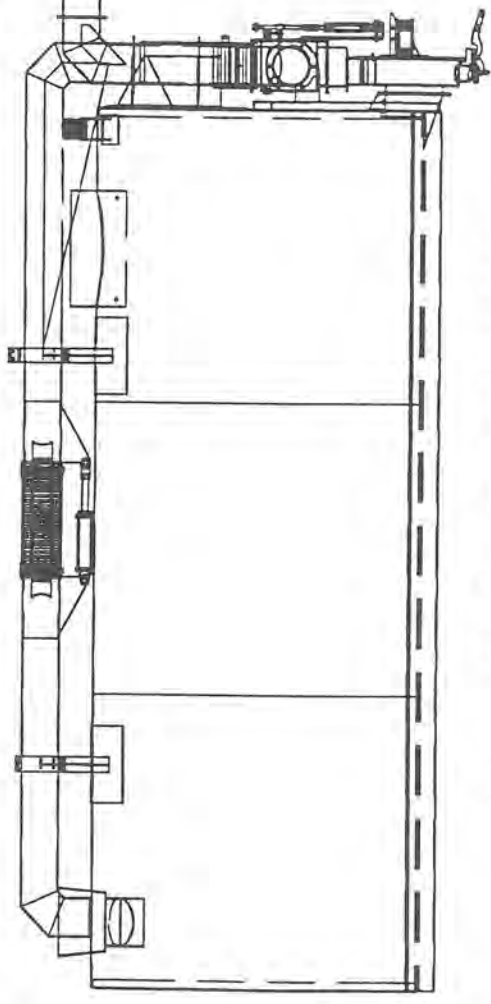

SEE ADDITIONAL PAGE FOR PARTS DESCRIPTION

NOTE: KIT IS FOR 14000 AND 15000 LITER TANK PROFILES

REVISION: DATE: