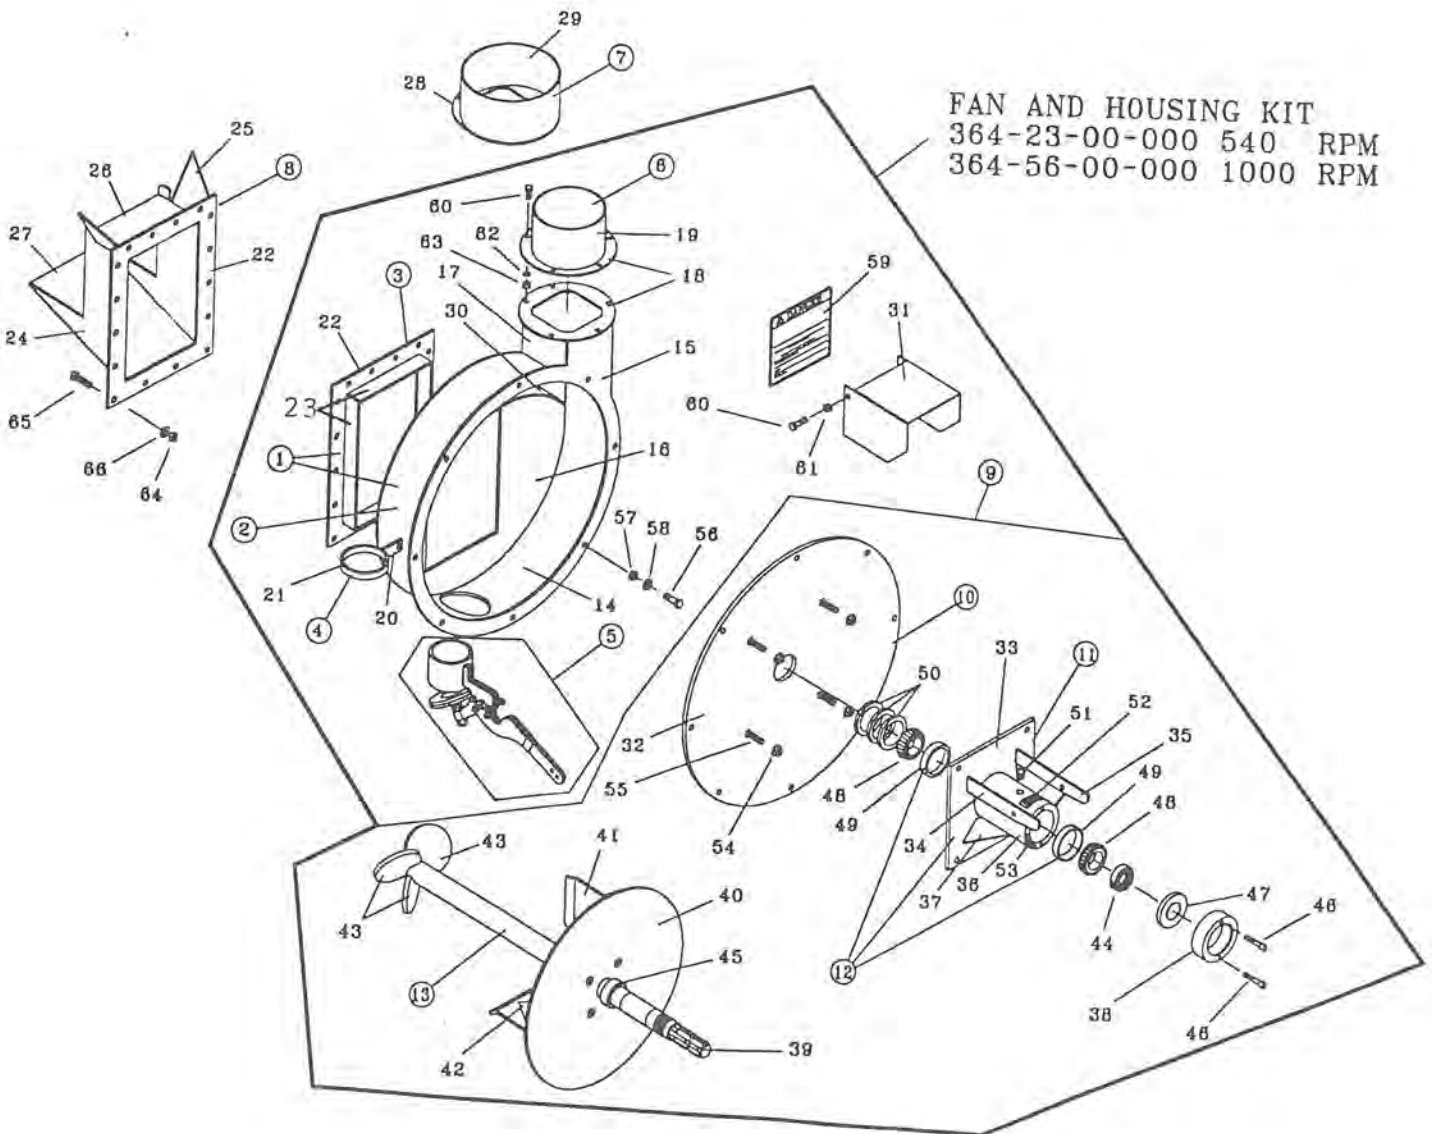

FAN & HOUSING KIT CONTINUED

<u>Keys</u>	<u>Parts Number</u>	<u>Description</u>	<u>Qty</u>
50	R21197	Seal 2 1/2 X 3 X 1/4	3
51	R08188	1/4" N P T Grease Fitting	1
52	R09787	"Grease" Decal	1
53	R04100	Silicone Sealant	1
54	R07879	7/16" Flange Nut	4
55	R07774	7/16 X 1 1/4 Carriage Bolt Gr.5 Black	4
56	R07671	7/16 X 1 1/4 Hex Bolt	8
57	R07784	7/16 Hex Nut	8
58	R07804	7/16 Lock Washer	8
59	R09785	"Danger" Decal	1
60	R07619	3/8 X 1 Hex Bolt	7
61	R07886	3/8 Lock Nut	2
62	R07803	3/8 Lock Washer	5
63	R07783	3/8 Hex Nut	5
64	R07785	1/2" Hex Nut	16
65	R07664	1/2 X 1 1/4 Hex Bolt	16
66	R07805	1/2" Lock Washer	16