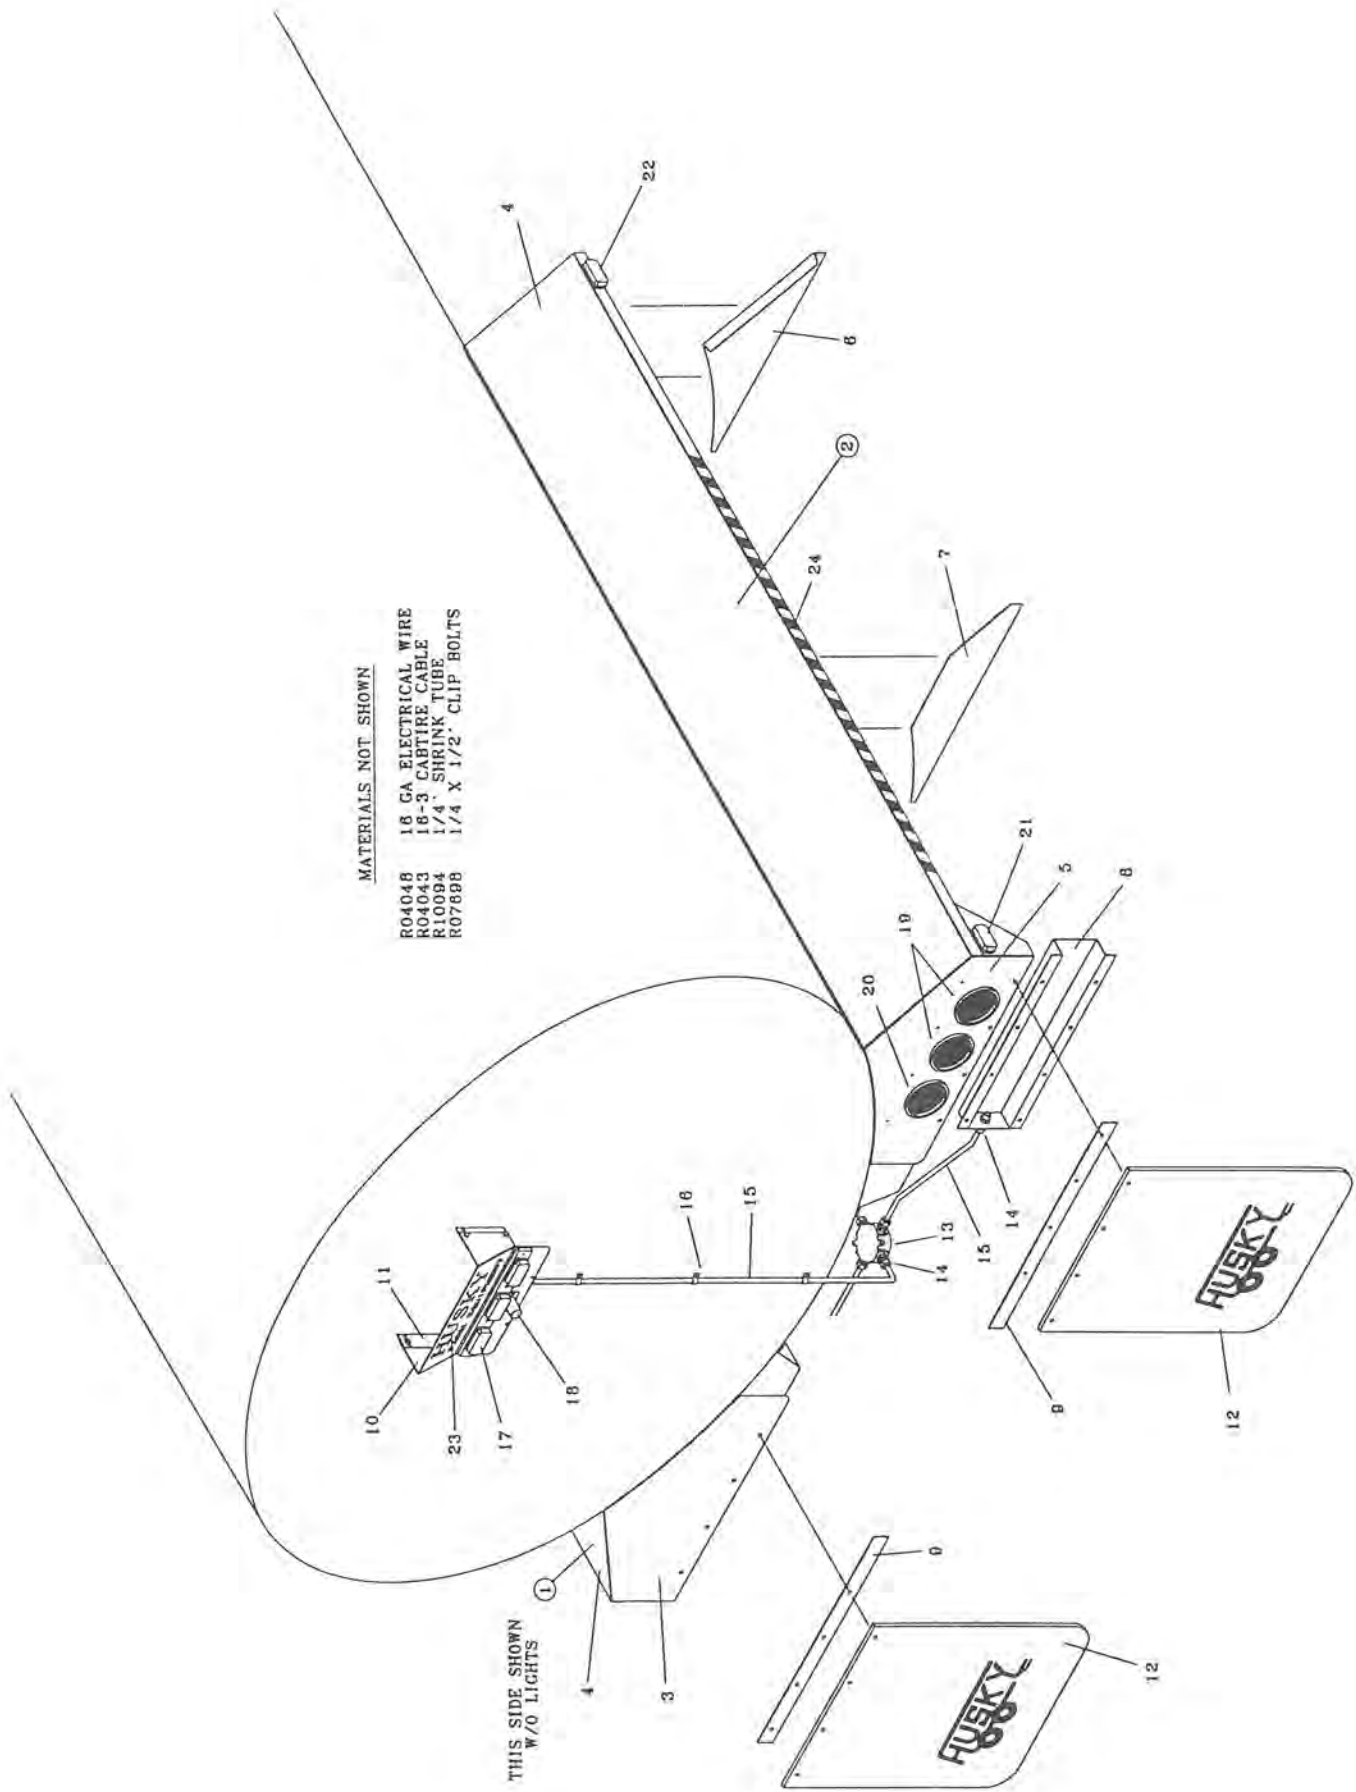

ACCESSORIES

<u>Keys</u>	<u>Parts Number</u>	<u>Description</u>	<u>Qty</u>
1	332-27-00-000	Taper Fender Kit-No Lights-8 Ft O A 14000 & 15000L	1
	327-29-00-000	Taper Fender Kit-No Lights-8Ft O A 12000L	
	386-02-00-000	Taper Fender Kit-No Lights-8' 6" O A 18000 & 23000L	
2	332-31-00-000	Taper Fender Kit W/Lights-8Ft O A 14000 & 15000L	1
	327-32-00-000	Taper Fender Kit W/Lights-8 Ft OA 12000L	
	386-03-00-000	Taper Fender Kit W/Lights-8' 6" O A 18000 & 23000L	
3	332-27-00-069	14000L & 15000L Fender End-No Lights R.H 8 Ft. OA	1
	332-27-00-070	14000L & 15000L Fender End-No Lights L.H 8Ft O A	1
	327-29-00-076	12000L Fender End-No Lights Rh 8Ft O A	1
	327-29-00-077	12000L Fender End-No Lights LH 8Ft OA	1
	386-02-00-013	18000L & 23000L Fender Ends-No Lights Rh 8' 6" O A	1
	386-02-00-014	18 & 23000L Fender Ends-No Lights L.H 8' 6"O A	1
4	332-27-00-054	14000 & 15000L Fender-8Ft OA	1
	327-29-00-061	12000L Fender-8 Ft O A	1
5	386-02-00-015	18000L & 23000L Fender-8' 6" O A	1
	332-31-00-071	R H Fender End W/Lights-8Ft O A 14000 & 15000L	1
	332-31-00-072	LH Fender End W/Lights-8Ft OA14000 & 15000L	1
	327-32-00-074	Rh Fender End W/Lights-8Ft O A 12000L	1
	327-32-00-075	Lh Fender End W/Lights-8Ft O A 12000L	1
	386-03-00-016	R H Fender End W/Lights-8' 6" O A 18 & 23000L	1
	386-03-00-017	LH Fender End W/Lights-8' 6" OA 18 & 23000L	1
6	332-27-00-056	14000 & 15000L Front End Plate L H	1
	332-27-00-053	14000 & 15000L Front End Plate R H	1
	327-29-00-062	12000L Front End Plate R H	1
	327-29-00-063	12000L Front End Plate LH	1
	386-02-00-018	18000 & 23000L Front End Plate R H	1
7	386-02-00-019	18000 & 23000L Front End Plate L H	1
	332-27-00-055	14000 & 15000L Fender Gusset	2
	327-29-00-064	12000L Fender Gusset	2
	386-02-00-020	18000 & 23000L Fender Gusset	2
8	332-31-00-073	Inside Light Cover	2
9	372-00-00-032	Mudflap Clamp Strap	2
10	372-00-00-045	Sticker Plate	1
11	372-00-00-046	Sticker Plate Bracket	2
12	R09528	Mud Flap	2
13	R10192	Aluminium Junction Box W/Lid	1
14	R10193	Water Tight Connectors	-
15	R04060	1/2" Plastic Tube	-
16	R21082	Hose Clips	-
17	R10091	3 Cluster Clearance Light	1
18	R10093	Licence Plate Light	1
19	R10087	4" Stop & Tail Light	4
20	R10088	4" Clear Backup Light	2
21	R10089	Red Clearance Light	2
22	R10090	Amber Clearance Light	2
23	R09502	Husky Decal	
24	R10361	Reflective Tape