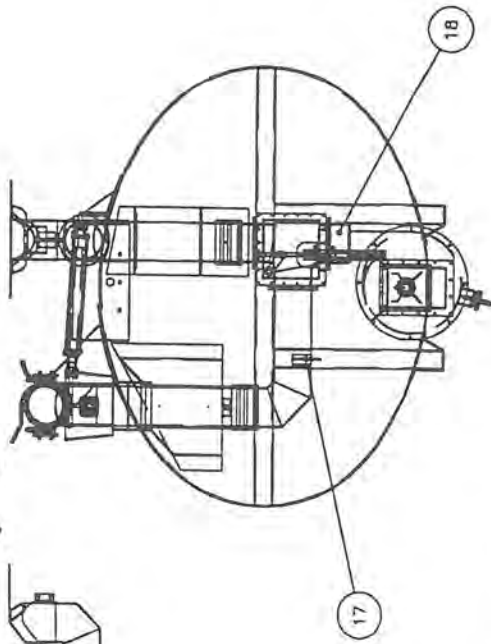

SEE ADDITIONAL PAGE FOR PARTS DESCRIPTION

NOTE: KIT IS FOR 14000 AND 15000 LITER TANK PROFILES

REVISION: DATE: