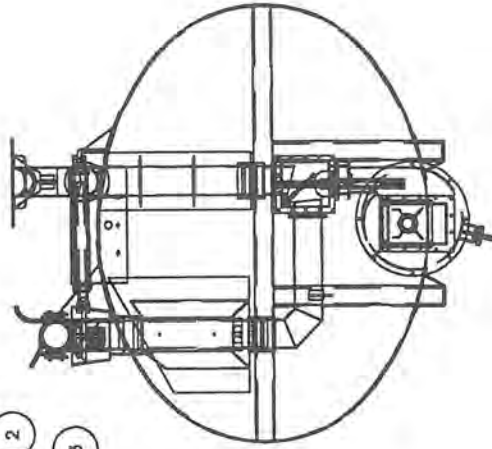

ADDITIONAL PARTS INCLUDED IN KIT
384-06-11-000 HYD HOSE ASSY 2 PCS
384-06-12-000 HYD HOSE ASSY 1 PC
384-06-13-000 HYD HOSE ASSY 1 PC
384-06-14-000 HYD HOSE ASSY 1 PC
384-06-15-000 HYD HOSE ASSY 1 PC
290-00-00-167 HYD HOSE CLIPS AS NEEDED
RESTRICTORS, ELBOWS, BUSHINGS
AND ALL NUTS AND BOLTS.

HUSKY HUSKY FARM EQUIPMENT LTD	
TRUCK MOUNT SPREADER	SCALE: KS
DESC: 6' SWING BOOM KIT V/SPLASH PLATE	DRAWN BY: KS
MAT'L:	DATE: NOV 22/2000
QTY: 1	SIZE: R
384-06-00-000	

SEE ADDITIONAL PAGE FOR PART DESCRIPTION

NOTE: KIT IS FOR 14000 AND 15000 LITER TANK PROFILES