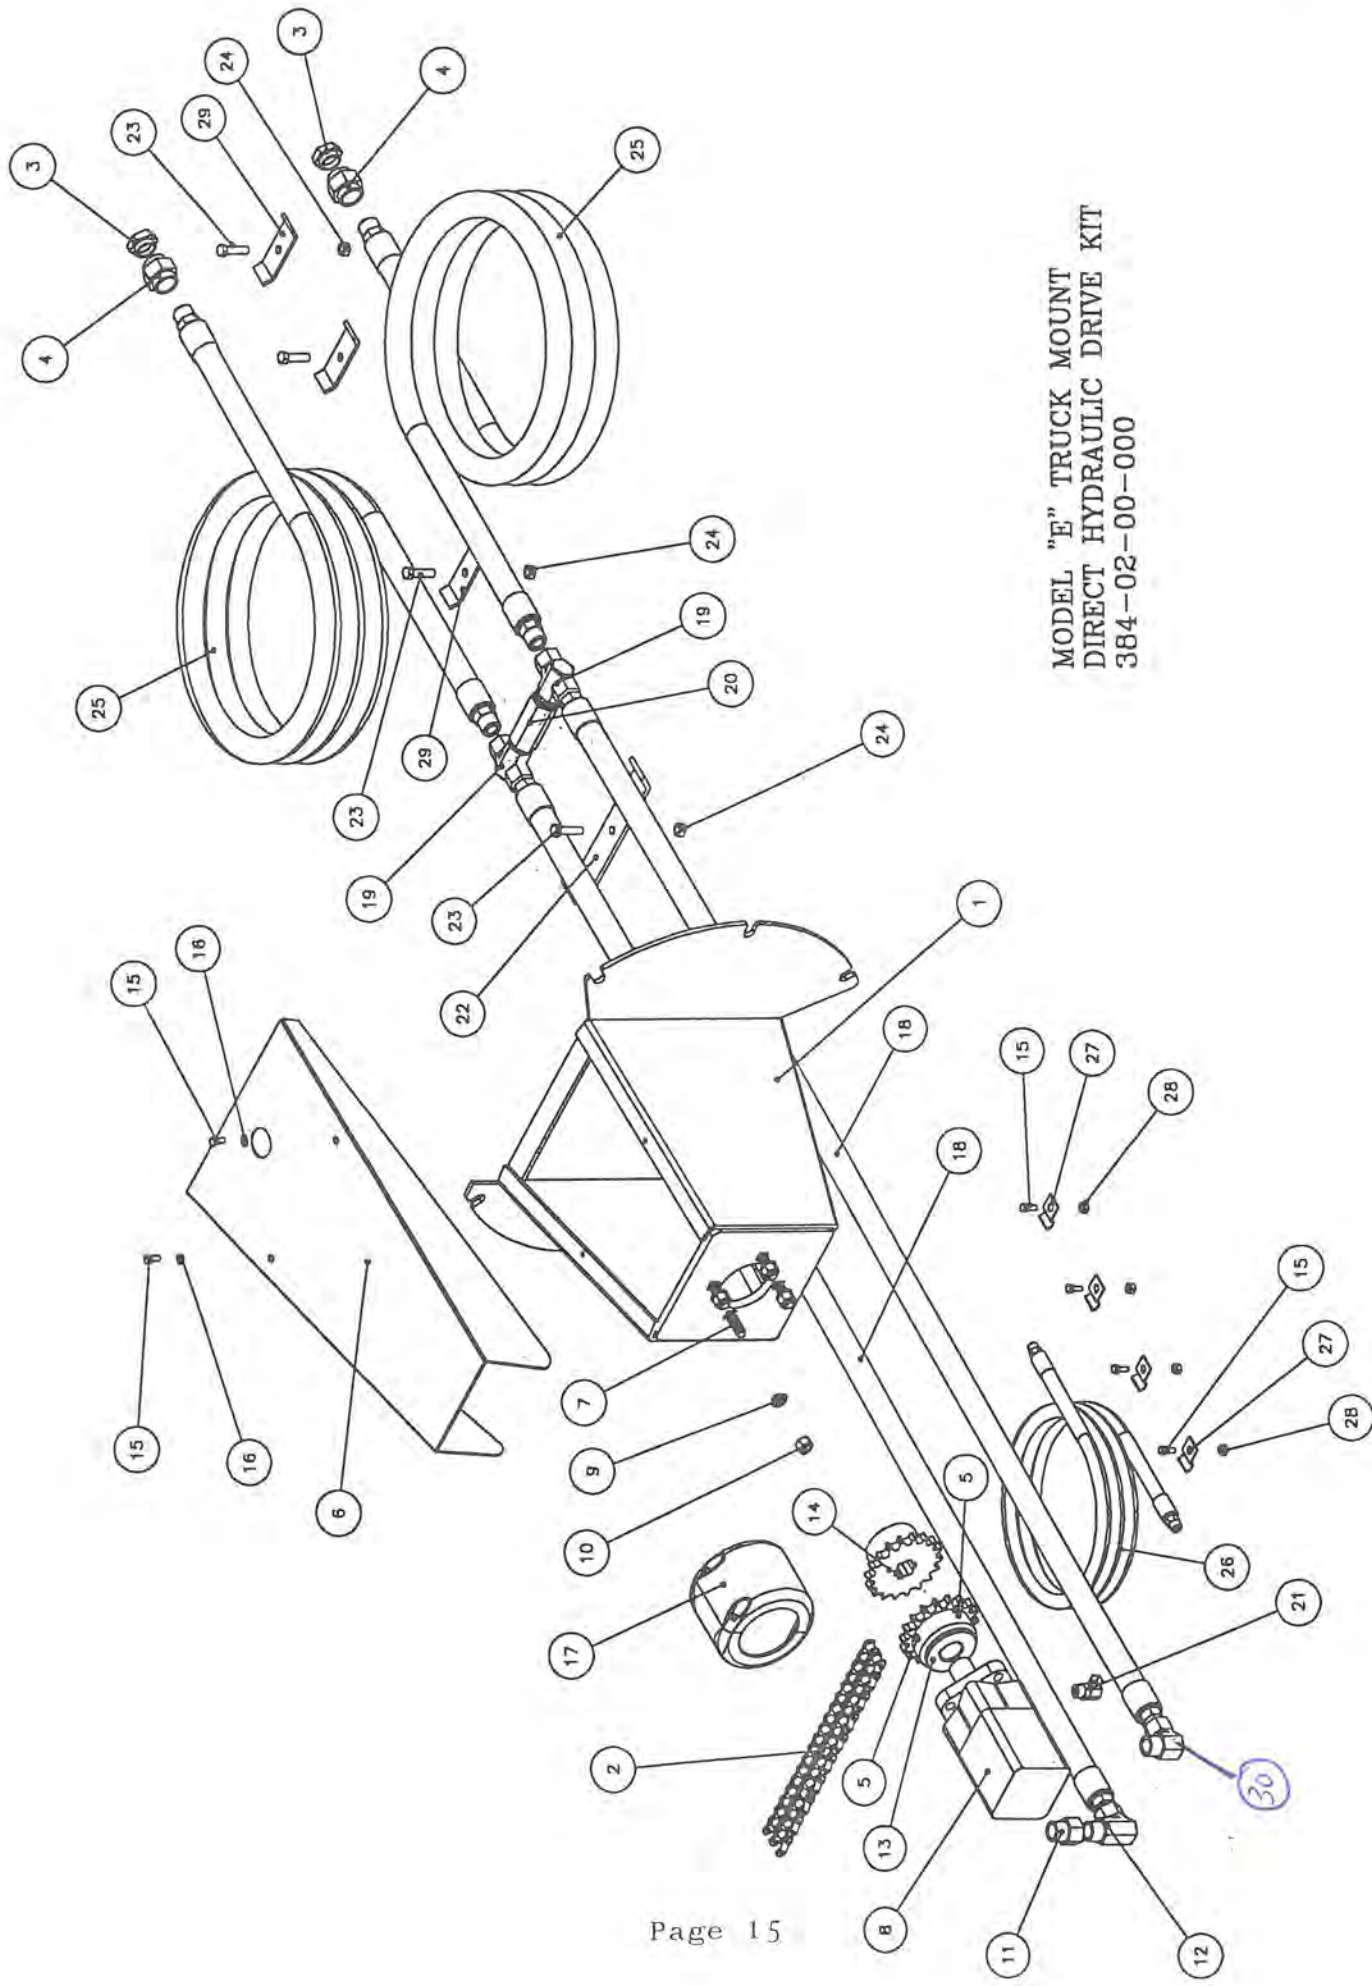

MODEL "E" TRUCK MOUNT
DIRECT HYDRAULIC DRIVE KIT
384-02-00-000

HYDRAULIC DIRECT DRIVE KIT

Item	Name	Description	Qty
1	384-02-01-000	DIRECT HYD DRIVE MT PLATE ASSY	1
2	R20883	60-18 COUPLING CHAIN	1
3	R21406	3/4" NPT PLASTIC PLUG	2
4	R21401	3/4" HEX COUPLING	2
5	R07911	3/8 X 3/4" SET SCREW	2
6	384-02-00-005	GUARD	1
7	R07744	1/2 X 2" CARRIAGE BOLT	4
8	R21422	MS160 HYDRAULIC MOTOR	1
9	R07805	1/2" LOCK WASHER	4
10	R07785	1/2" NC HEX NUT	4
11	R20815	7/8-14 SAE M X 3/4" ADAPTOR	1
12	R21332	3/4M X 3/4F NPT 90~ SWIVEL ADAPTER	1
13	384-02-00-007	60 B-18 SPROCKET FOR STR SHAFT	1
14	384-02-00-072	60 B-18 SPROCKET W/6 TOOTH SPLINE	1
15	R07698	1/4 X 1/2" HEX HEAD BOLT	6
16	R07801	1/4" LOCK WASHER	2
17	R20617	60-18 COUPLING COVER	1
18	384-02-05-000	HYDRAULIC HOSE ASSY-3/4"	2
19	R21393	3/4" HYDRAULIC TEE	2
20	R21202	3/4" NPT IN-LINE CHECK VALVE	1
21	R21308	7/16 SAE X 1/4 NPT ADAPTOR	1
22	384-02-00-008	HYDRAULIC HOSE CLAMP	1
23	R07620	3/8 X 1 1/2" HEX BOLT	4
24	R07783	3/8" NC HEX NUT	4
25	384-02-06-000	HYDRAULIC HOSE ASSY-3/4"	2
26	384-02-07-000	HYDRAULIC HOSE ASSY-DRAIN CASE	1
27	R21104	1/2 CLIP	4
28	R07781	1/4" NC HEX NUT	4
29	351-00-0-009	HYDRAULIC HOSE FASTENER	3
30	R21323	7/8 X 3/4" NPT SWV ADAPTOR	1