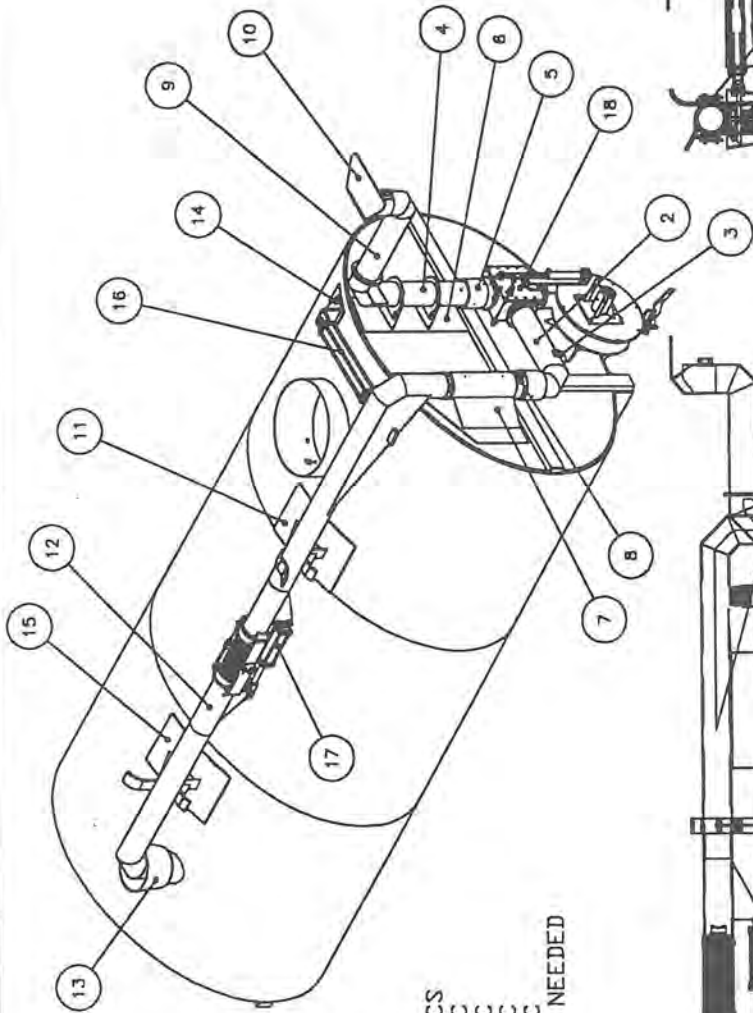

ADDITIONAL PARTS INCLUDED IN KIT
384-06-11-000 HYD HOSE ASSY 2 PCS
384-06-12-000 HYD HOSE ASSY 1 PC
384-06-13-000 HYD HOSE ASSY 1 PC
384-06-14-000 HYD HOSE ASSY 1 PC
384-06-15-000 HYD HOSE ASSY 1 PC
290-00-00-167 HYD HOSE CLIPS AS NEEDED
RESTRICTORS, ELBOWS, BUSHINGS
AND ALL NUTS AND BOLTS.

HUSKY HUSKY FARM EQUIPMENT LTD	
TRUCK MOUNT SPREADER	SCALE: KS
DESC: 6' SWING BOOM KIT V/SPLASH PLATE	DRAWN BY: KS
MAT'L:	DATE: NOV 22/2000
QTY: 1	SIZE: R
384-06-00-000	

SEE ADDITIONAL PAGE FOR PART DESCRIPTION

NOTE: KIT IS FOR 14000 AND 15000 LITER TANK PROFILES