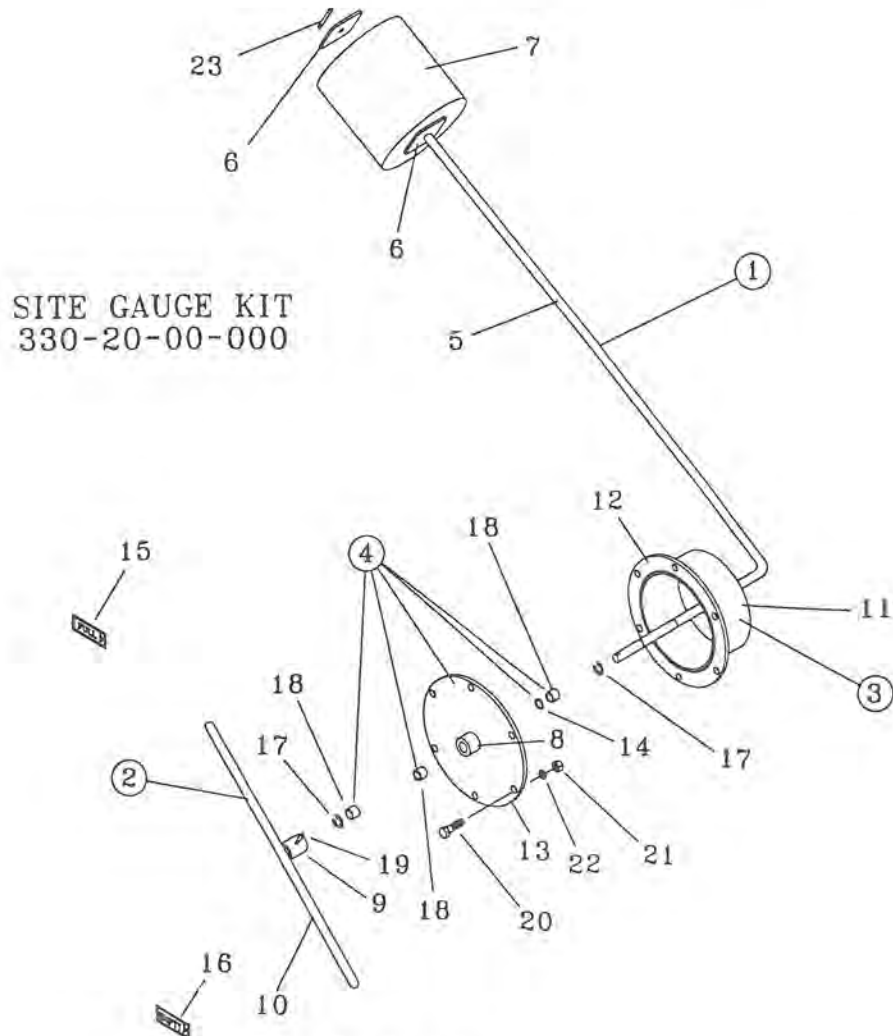

SITE GAUGE KIT

<u>Key</u>	<u>Parts Number</u>	<u>Description</u>	<u>Qty</u>
1	330-20-01-000	Float Arm Assy	1
2	330-20-02-000	Indicator Arm Assy	1
3	330-20-03-000	Access Tube Assy.	1
4	330-20-04-000	Cover Plate Assy	1
5	330-20-01-551	Float Arm	1
6	330-20-01-552	Float Straps	2
7	330-93-00-375	Float	1
8	330-20-04-562	Bronze Bearing Holder	1
9	330-20-02-553	Indicator Arm Hub	1
10	330-20-02-554	Indicator Arm	1
11	330-20-03-556	Access Tube	1
12	330-20-03-560	Access Tube Flange	1
13	330-20-00-557	Cover Plate	1
14	R20865	1/2 X 5/8 X 1/16" O Ring	1
15	R09529	"Full" Decal	1
16	R09530	"Empty" Decal	1
17	R07974	External Retaining Ring	2
18	R21173	1/2 X 5/8 X 1/2" Bronze Bushing	3
19	R08241	3/16 X 1 Stainless Steel Roll Pin	1
20	R07675	3/8 X 1 1/4" Hex Bolt	6
21	R07783	3/8" Hex Nut	6
22	R07803	3/8" Lock Washer	6
23	R08021	1/8 X 1 1/2" Stainless Steel Cotter Pin	1